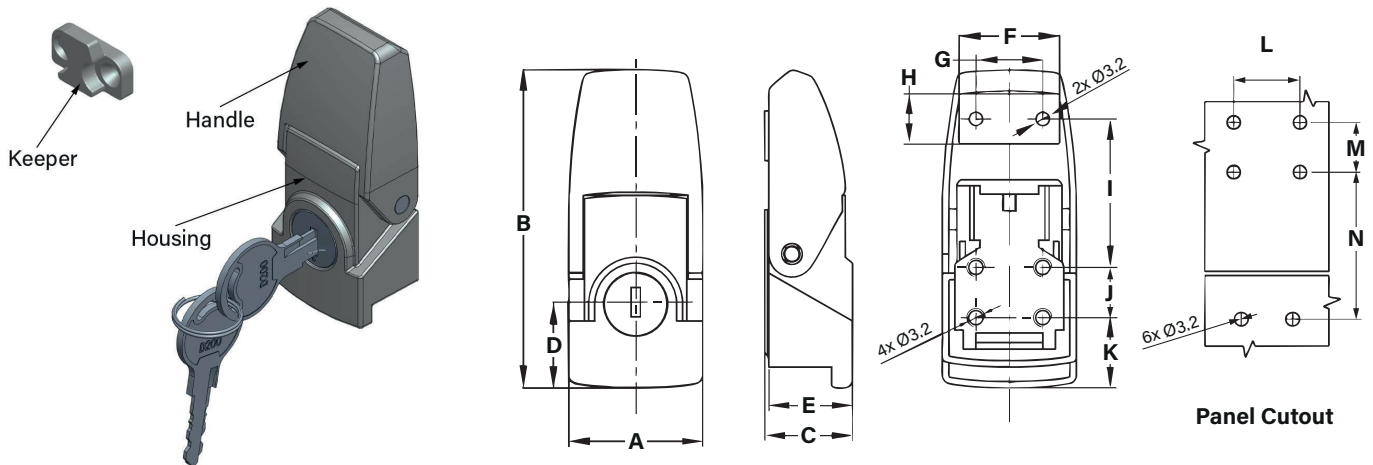

Over Centre Drawer Latch

Over centre drawer latch in chrome plated finish.

Keyed alike. Supplied with 4 keys per latch.

- Zinc alloy
- Chrome plated finish
- LH / RH

Part No.	A	B	C	D	E	F	G	H	I	J	K	L	M	N
61035	32	76	21	20.5	20	24	16	12	35.5	12	16.8	16	12	35.5

All dimensions shown in mm unless otherwise stated. We reserve the right to alter specifications without notice.

Thousands of products available to buy online

Reliable international delivery service

The UK's leading stockist of locks, handles, hinges gas springs & accessories