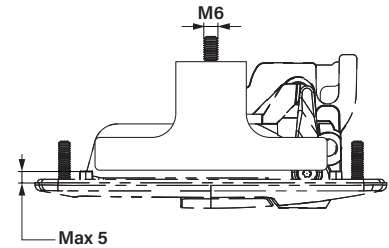

Vector P Slam Action Paddle Latch - Rotary Cam

Heavy duty Vector P Slam Action Paddle Latch in black.
Flush handle that assembles into your door with a mounting bracket.
(Alternative version also available with four mould-in bolts - call for details.)

Unique design with universal grip handle. The rotary latching mechanism engages with the striker in two steps for extra safety, typically used in vehicles.

Designed for on- and off-road vehicle applications.

PUR-gasket from polyurethane and O-rings from NBR ensure a water- and dust tight sealing according to IP65.

- Key extraction in both open and closed position
- Keyed alike 805-cylinder as standard (other key codes offered upon request)
- Comes supplied with two keys
- LH / RH