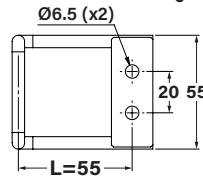

Vector P Slam Action Paddle Latch - Rotary Cam

Heavy duty Vector P Slam Action Paddle Latch in black.
Flush handle that assembles into your door with a mounting bracket.
(Alternative version also available with four mould-in bolts - call for details.)

	A	B	C	D	E	F	G	H
Part No.								
59927	150	115	59.3	50	39	55.8	18	11

All dimensions shown in mm unless otherwise stated. We reserve the right to alter specifications without notice.

Thousands of products
available to buy online