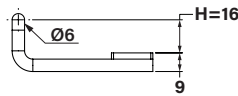

Vector P Slam Action Paddle Latch - Rotary Cam

Heavy duty Vector P Slam Action Paddle Latch in black.
Flush handle that assembles into your door with a mounting bracket.
(Alternative version also available with four mould-in bolts - call for details.)

PUR-gasket from polyurethane and O-rings from NBR ensure a water- and dust tight sealing according to IP65.

- Key extraction in both open and closed position
- Keyed alike 805-cylinder as standard (other key codes offered upon request)
- Comes supplied with two keys
- LH / RH

	A	B	C	D	E	F	G	H
Part No.								
59927	150	115	59.3	50	39	55.8	18	11

All dimensions shown in mm unless otherwise stated. We reserve the right to alter specifications without notice.

Thousands of products
available to buy online