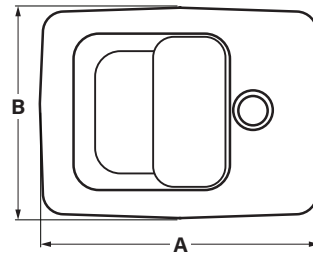

Vector P Slam Action Paddle Latch - Rotary Cam

Heavy duty Vector P Slam Action Paddle Latch in black.
Flush handle that assembles into your door with a mounting bracket.
(Alternative version also available with four mould-in bolts - call for details.)

PUR-gasket from polyurethane and O-rings from NBR ensure a water- and dust tight sealing according to IP65.

- Key extraction in both open and closed position
- Keyed alike 805-cylinder as standard (other key codes offered upon request)
- Comes supplied with two keys
- LH / RH

	A	B	C	D	E	F	G	H
Part No.								
59927	150	115	59.3	50	39	55.8	18	11

All dimensions shown in mm unless otherwise stated. We reserve the right to alter specifications without notice.

Thousands of products
available to buy online