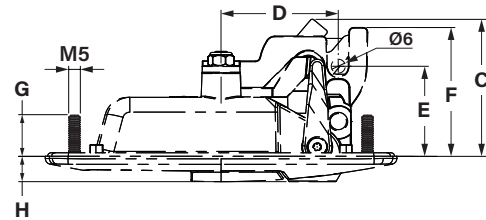

Vector P Slam Action Paddle Latch - Rotary Cam

Heavy duty Vector P Slam Action Paddle Latch in black.
Flush handle that assembles into your door with a mounting bracket.
(Alternative version also available with four mould-in bolts - call for details.)

Unique design with universal grip handle. The rotary latching mechanism engages with the striker in two steps for extra safety, typically used in vehicles.

Designed for on- and off-road vehicle applications.

PUR-gasket from polyurethane and O-rings from NBR ensure a water- and dust tight sealing according to IP65.

- Key extraction in both open and closed position
- Keyed alike 805-cylinder as standard (other key codes offered upon request)
- Comes supplied with two keys
- LH / RH

	A	B	C	D	E	F	G	H
Part No.								
59927	150	115	59.3	50	39	55.8	18	11

All dimensions shown in mm unless otherwise stated. We reserve the right to alter specifications without notice.

Thousands of products
available to buy online