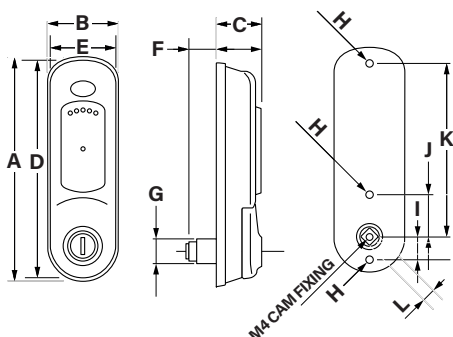

RFID Digital Lock

RFID Digital Combination Lock provides contactless RFID locking in a slim and attractive footprint. Can be used independently or paired with existing wireless systems. Suitable for commercial and office environments, lockers and enclosures.

- Mechanical override lock
- Wide variety of cams
- Battery condition indicator
- LH / RH or vertical fixing

Part No.	A	B	C	D	E	F	G	H	I	J	K	L
59313	145	46	30	140	41	17/20/21/24*	Ø16	M3	15	27	112	□8

*NEW spindle lengths now available: 17mm, 20mm, 21mm & 24mm

All dimensions shown in mm unless otherwise stated. We reserve the right to alter specifications without notice.

Thousands of products available to buy online

Reliable international delivery service

The UK's leading stockist of locks, handles, hinges gas springs & accessories