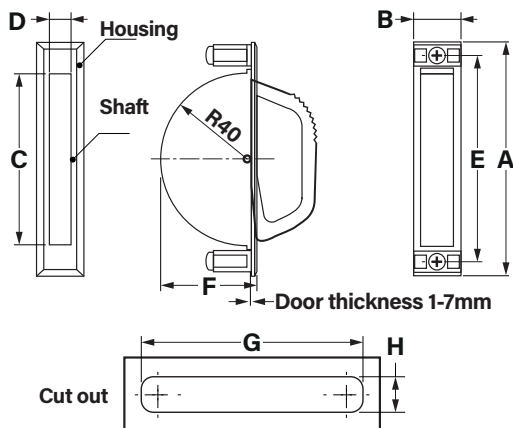

## Pull Handle - Concealed

Concealed Pull Handle in black which features a flush-mount design that eliminates catch areas.

Handle is stored inside of housing when not in use. Rotating the handle provides a convenient grip for opening doors or panels.

- Black POM housing
- POM support
- Matt black powder coated ZDC handle
- Superior steel screw
- Maximum handle rotation 168°
- LH / RH

Part No.	A	B	C	D	E	F	G	H
59025	106.8	21.2	78	9.5	94.2	44.1	102	16

All dimensions shown in mm unless otherwise stated. We reserve the right to alter specifications without notice.

Thousands of products available to buy online

Reliable international delivery service

The UK's leading stockist of locks, handles, hinges gas springs & accessories