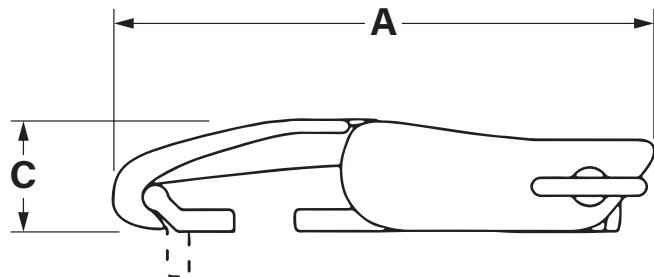

Moulded Over-Centre Catch

This Moulded Over-Centre Catch is a smart panel-fastener ('draw latch'), made completely in tough, self-colour moulded material (glass-filled nylon) to eliminate any possibility of corrosion.

- Glass filled nylon
- LH / RH

A simple finger-loop provides positive lock-down engagement, which can be replaced by a padlock if desired.

	A	B	C	D
Part No.				
56118	125	25	26	33.4

All dimensions shown in mm unless otherwise stated. We reserve the right to alter specifications without notice.