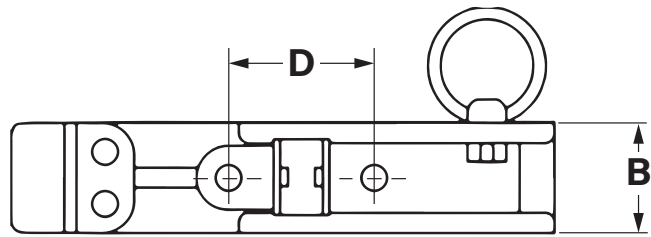

Moulded Over-Centre Catch

This Moulded Over-Centre Catch is a smart panel-fastener ('draw latch'), made completely in tough, self-colour moulded material (glass-filled nylon) to eliminate any possibility of corrosion.

- Glass filled nylon
- LH / RH

A simple finger-loop provides positive lock-down engagement, which can be replaced by a padlock if desired.

	A	B	C	D
Part No.				
56118	125	25	26	33.4

All dimensions shown in mm unless otherwise stated. We reserve the right to alter specifications without notice.