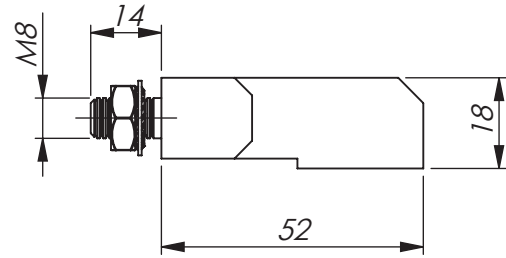

180° Opening angle

Universal LH / RH

## EXTERNAL BOLT-ON HINGE - 180° OPENING ANGLE

External bolt-on hinge for surface mounted doors. Universal left and right mounting. Opening angle 180°. Supplied with washers, nuts and unassembled. Stud or bolt for door part is not included.

Stainless version: Page 6-430.

**MATERIAL:**

Hinge and nut: Steel, zinc plated.  
Pin and washer: Brass, zinc plated.

EXTERNAL BOLT-ON HINGE - 180° OPENING ANGLE	
P/N Steel	Description
322119	Bolt-on hinge