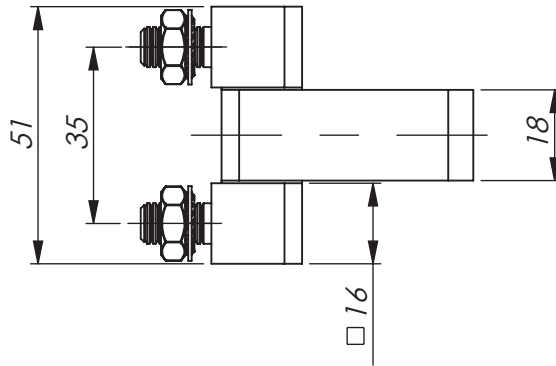

180° Opening angle

Universal LH / RH

## EXTERNAL BOLT-ON HINGE - 180° OPENING ANGLE

External bolt-on hinge for surface mounted doors. Universal left and right mounting. Opening angle 180°. Supplied with washers, nuts and unassembled. Stud or bolt for door part is not included.

Stainless version: Page 6-430.

**MATERIAL:**

Hinge and nut: Steel, zinc plated.  
Pin and washer: Brass, zinc plated.

EXTERNAL BOLT-ON HINGE - 180° OPENING ANGLE	
P/N Steel	Description
322119	Bolt-on hinge