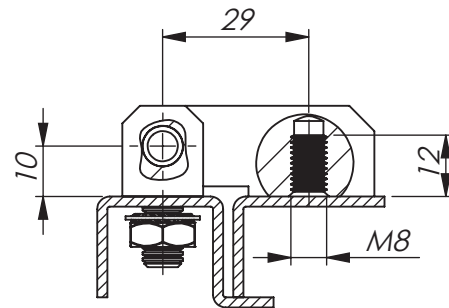

180° Opening angle

Universal LH / RH

## EXTERNAL BOLT-ON HINGE - 180° OPENING ANGLE

External bolt-on hinge for surface mounted doors. Universal left and right mounting. Opening angle 180°. Supplied with washers, nuts and unassembled. Stud or bolt for door part is not included.

Stainless version: Page 6-430.

**MATERIAL:**

Hinge and nut: Steel, zinc plated.  
Pin and washer: Brass, zinc plated.

EXTERNAL BOLT-ON HINGE - 180° OPENING ANGLE	
P/N Steel	Description
322119	Bolt-on hinge