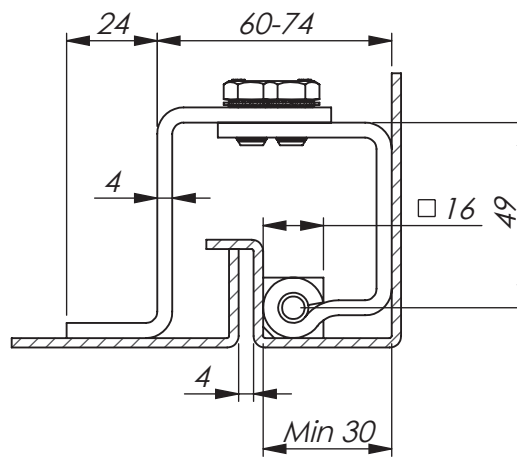

Opening angle

Adjustable 6 mm

Lift off

Universal LH / RH

Specifications subject to change without notice

## ADJUSTABLE CONCEALED HINGE - 100° OPENING ANGLE

Adjustable concealed hinge for weld-on mounting. Universal left and right mounting. Opening angle 100°. Door part adjustable 10 mm horizontally. Frame part shaped as a square pin.

### MATERIAL:

Door-part, Z-shaped: Steel, zinc plated.  
Door part, rolled: Steel, unplated. (For welding.)  
Frame part with pin: Steel, unplated. (For welding.)  
Screw and nut: Steel, zinc plated.

### ADJUSTABLE CONCEALED HINGE - 100° OPENING ANGLE

P/N	Material
312105	Steel