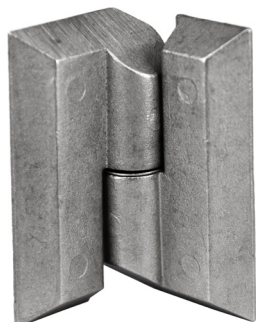

Lift-Off Stainless Hinge

Acid-proof stainless steel external lift-off hinge for flush mounted doors.

- Stainless steel
- Lift-Off style
- External hinge
- Opening angle: 180°
- LH / RH

Part No.	LH/RH	A	B	C	D	E	F	G	H	I
34628	RH	60	49	15	36	30	M6 (x4)	Ø10 (x4)	4	10
34629	LH	60	49	15	36	30	M6 (x4)	Ø10 (x4)	4	10

All dimensions shown in mm unless otherwise stated. We reserve the right to alter specifications without notice.

Thousands of products available to buy online

Reliable international delivery service

The UK's leading stockist of locks, handles, hinges gas springs & accessories