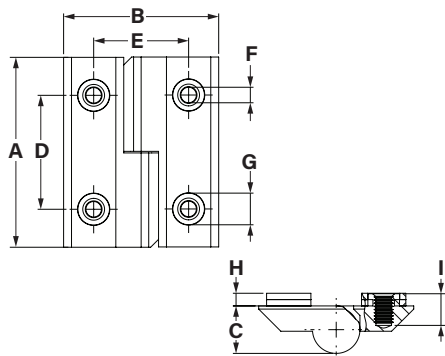

Lift-Off Stainless Hinge

Acid-proof stainless steel external lift-off hinge for flush mounted doors.

- Stainless steel
- Lift-Off style
- External hinge
- Opening angle: 180°
- LH / RH

Part No.	LH/RH	A	B	C	D	E	F	G	H	I
34628	RH	60	49	15	36	30	M6 (x4)	Ø10 (x4)	4	10
34629	LH	60	49	15	36	30	M6 (x4)	Ø10 (x4)	4	10

All dimensions shown in mm unless otherwise stated. We reserve the right to alter specifications without notice.

Thousands of products available to buy online

Reliable international delivery service

The UK's leading stockist of locks, handles, hinges gas springs & accessories