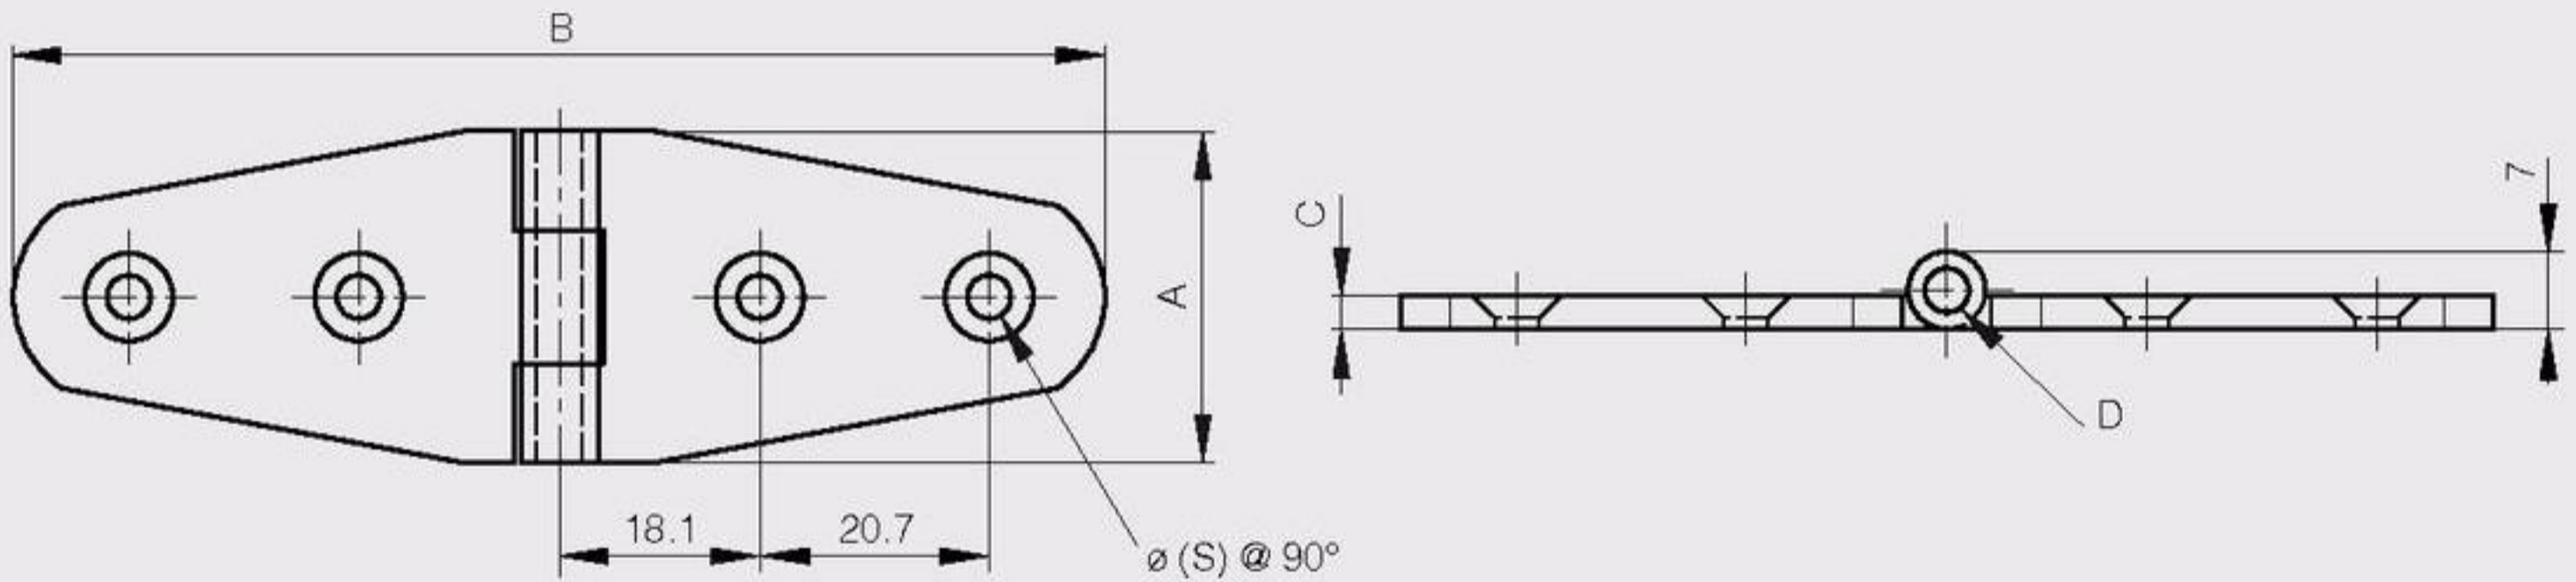

**Brass hinges**

304 stainless steel pin  
 Same shape available for hasp 72-7-3726

| A  | B    | C | D | S | part number | material | finish        | weight |
|----|------|---|---|---|-------------|----------|---------------|--------|
| 30 | 98.5 | 3 | 4 | 4 | 72-7-3725   | brass    | chrome plated | 56.5g  |

304 stainless steel pin

| A  | B  | C | D | S | part number | material | finish        | weight |
|----|----|---|---|---|-------------|----------|---------------|--------|
| 30 | 76 | 3 | 4 | 4 | 72-7-3723   | brass    | chrome plated | 51g    |