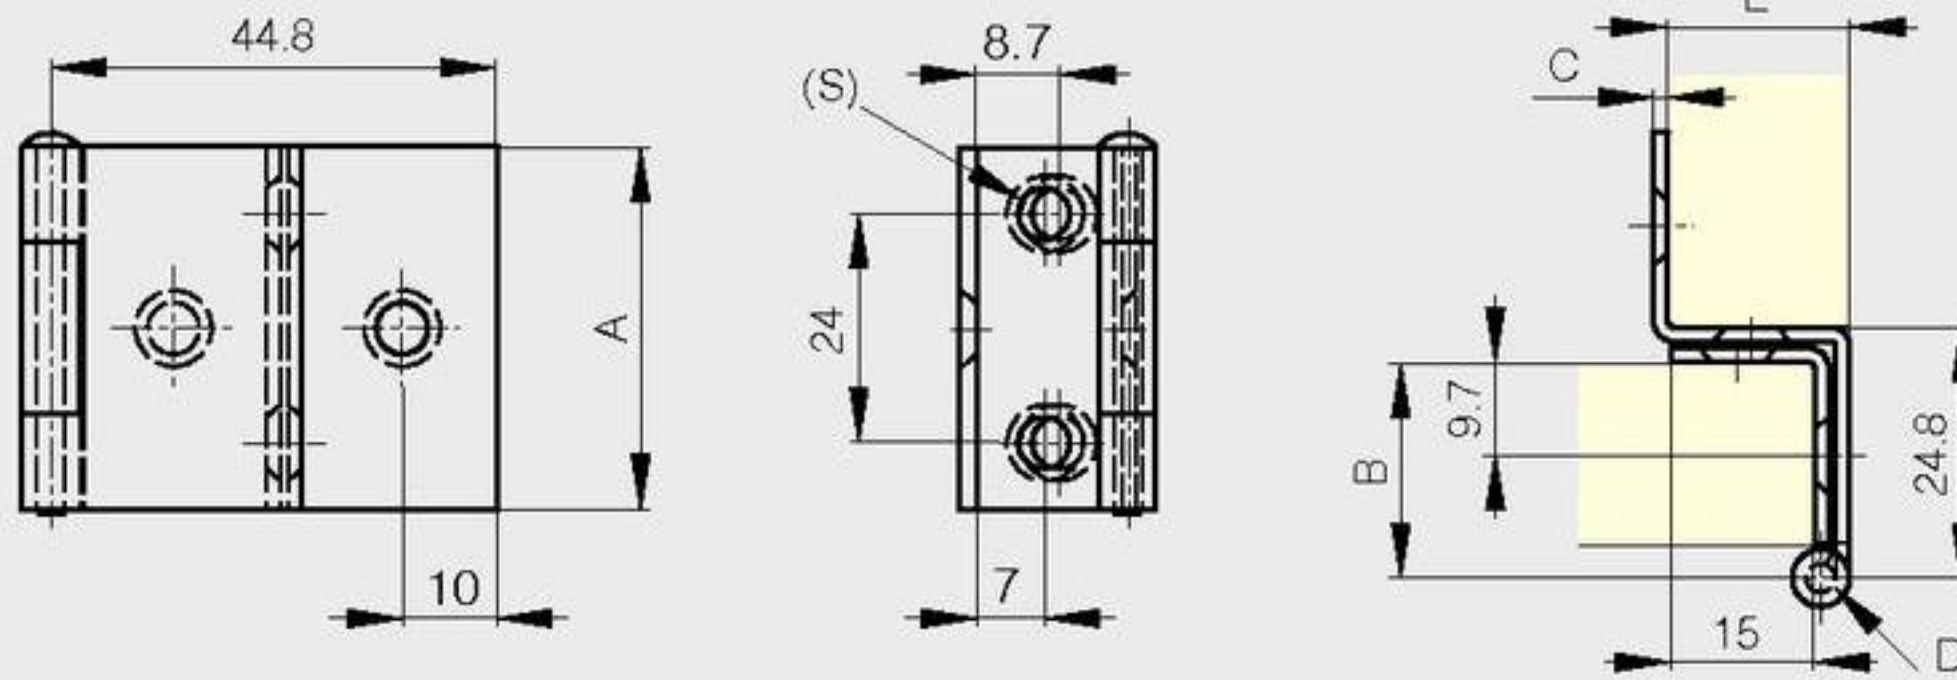

Small butt hinges with two cranked leaves and removable pin

Nickel plated removable pin

A	B	C	D	E	S	part number	material	finish	weight
38	22.6	1.5	3	19	5.4	60-1-3523	steel	chrome plated	52g
38	22.6	1.5	3	19	5.4	60-1-3796	steel	black cataphoresis	52g

Removable pin

A	B	C	D	E	F	S	material	finish	part number	pin material	weight
55	14.5	1.5	3	13.5	25	4	steel	chrome plated	60-1-3323	chrome plated steel	56g
55	14.5	1.5	3	13.5	25	4	steel	brass	60-1-3325	brass plated steel	56g