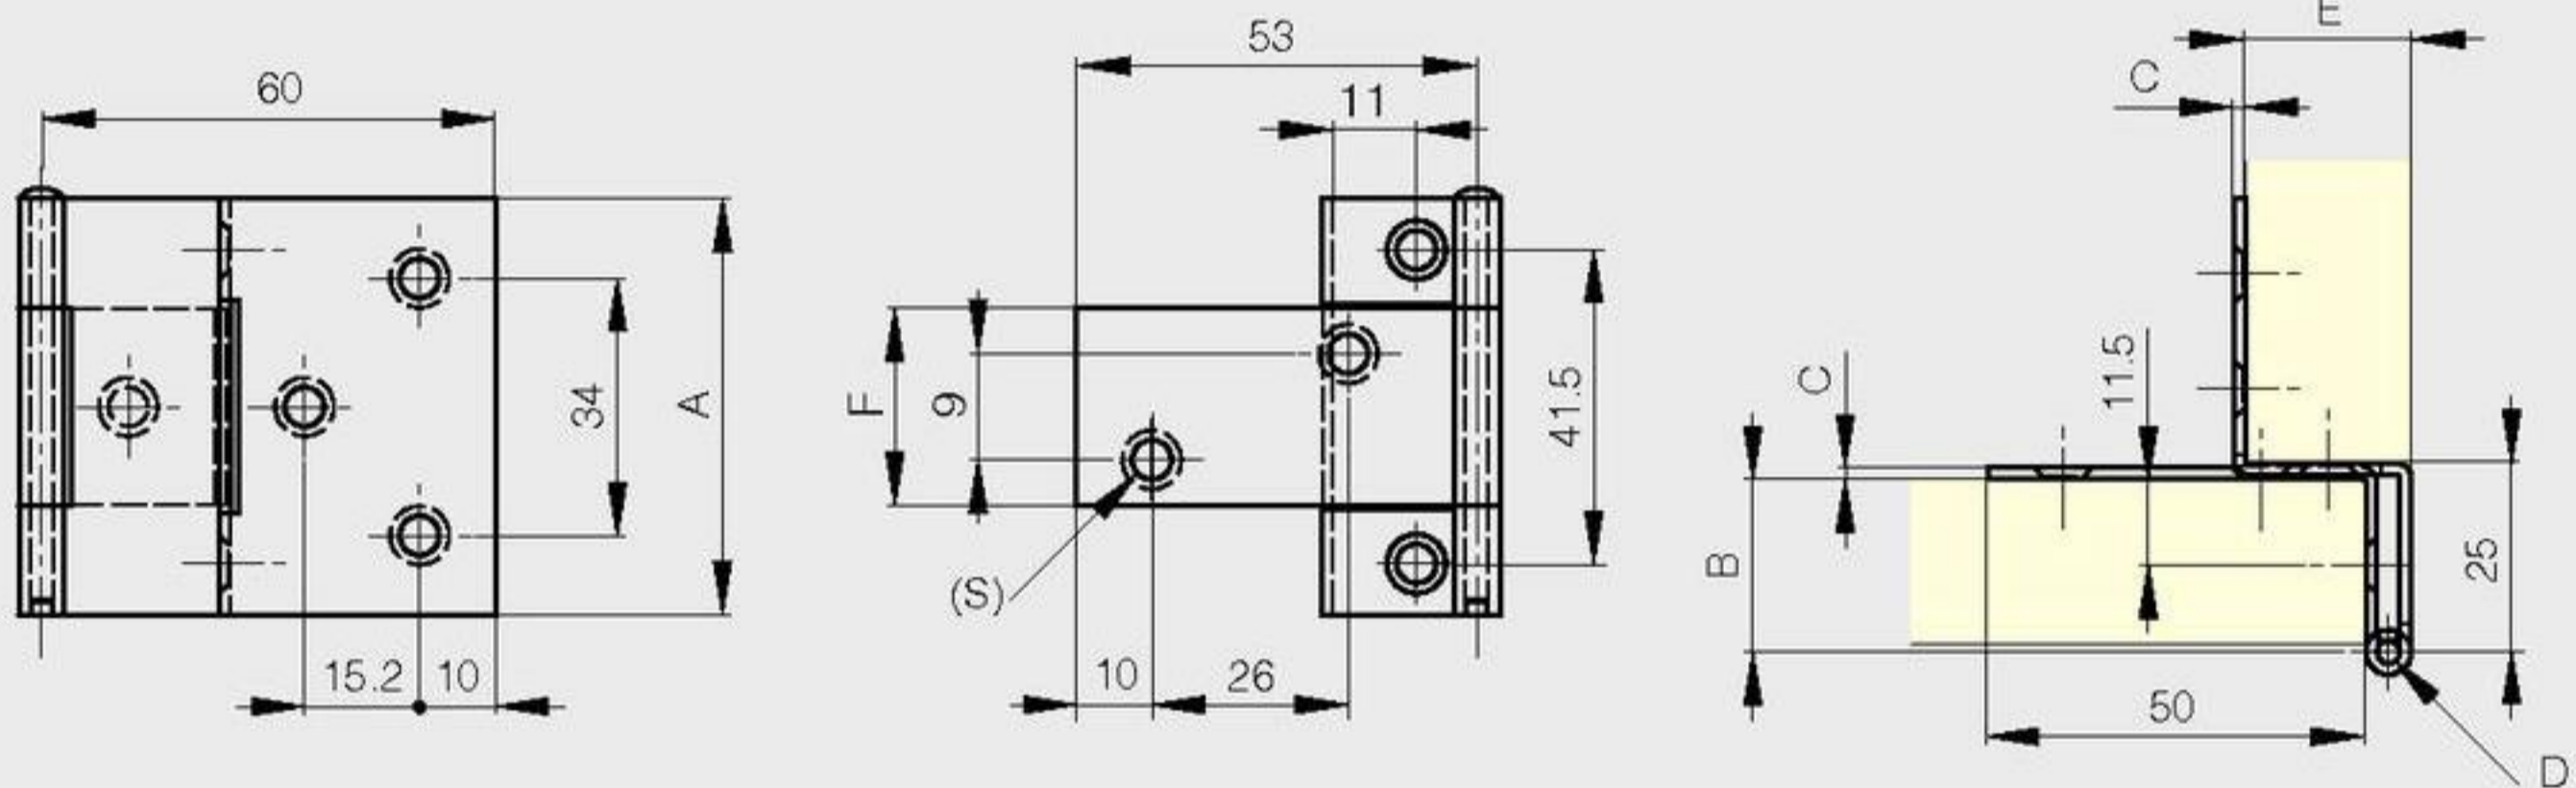

Small butt hinges with two cranked leaves and removable pin

Removable pin

A	B	C	D	E	F	S	material	finish	part number	pin material	weight
55	23	1.5	3	22	25	5.2	steel	chrome plated	60-1-3536	nickel plated steel	75g
55	23	1.5	3	22	25	5.2	steel	black cataphoresis	60-1-3539	zinc plated steel	75g

Small butt hinges with two cranked leaves

A	B	C	D	E	S	part number	material	finish	weight
60	25	1.5	3	10	5	60-1-3620	steel	zinc plated	59g