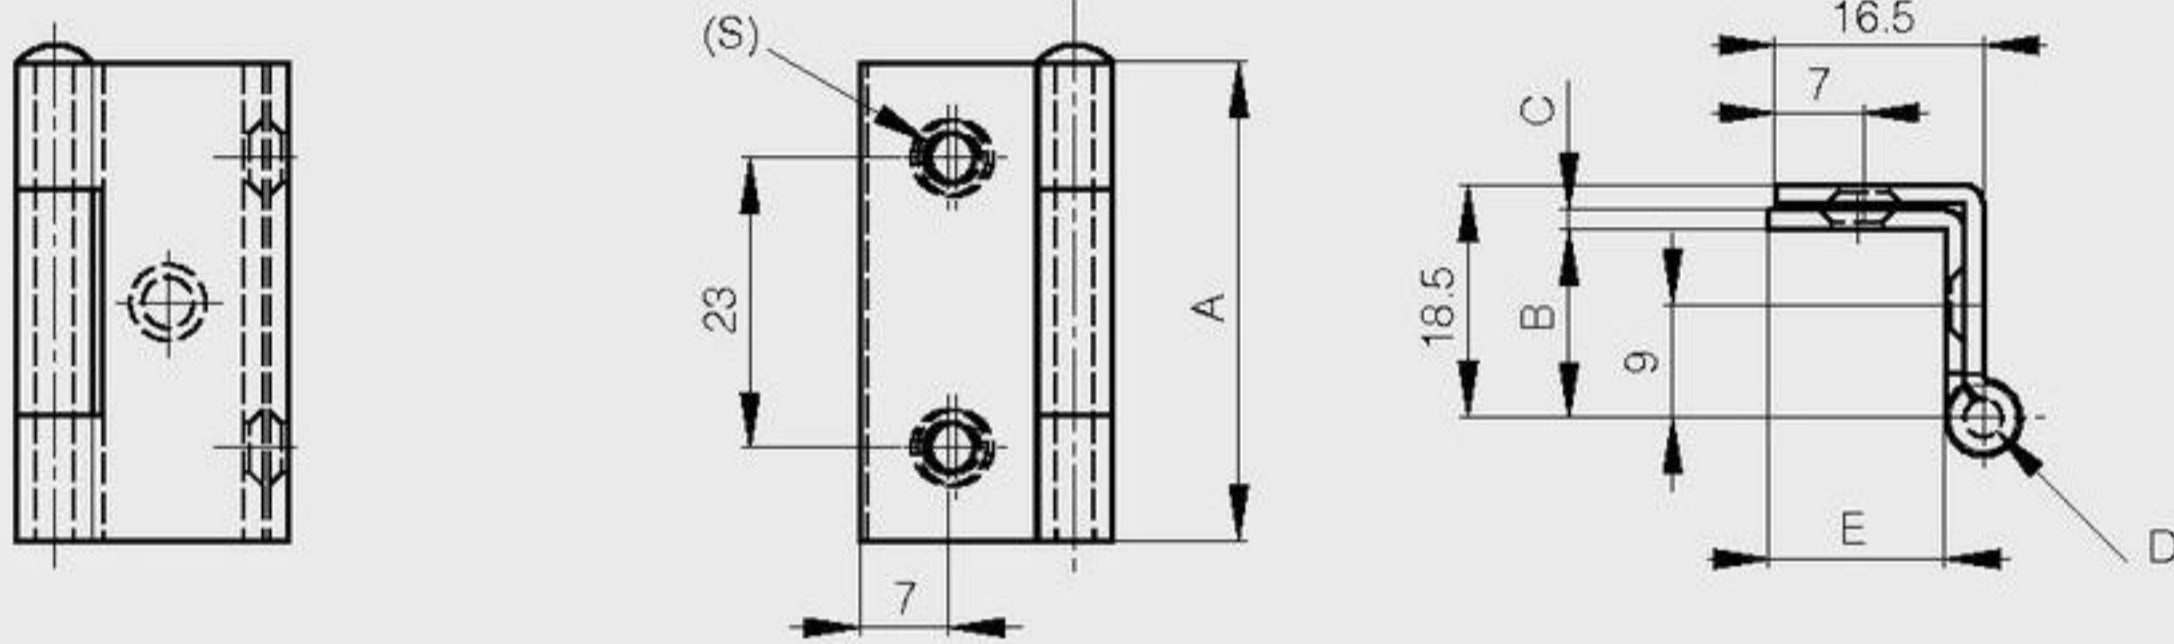

Small butt hinge with two cranked leaves and removable pin

304 stainless steel removable pin

A	B	C	D	E	S	part number	material	finish	weight
38	15	1.5	3	14	4	63-1-3300	brass	chrome plated	36g

Nickel plated removable pin

A	B	C	D	E	S	part number	material	finish	weight
38	20.2	1.5	3	16	5	60-1-3555	steel	chrome plated	50g