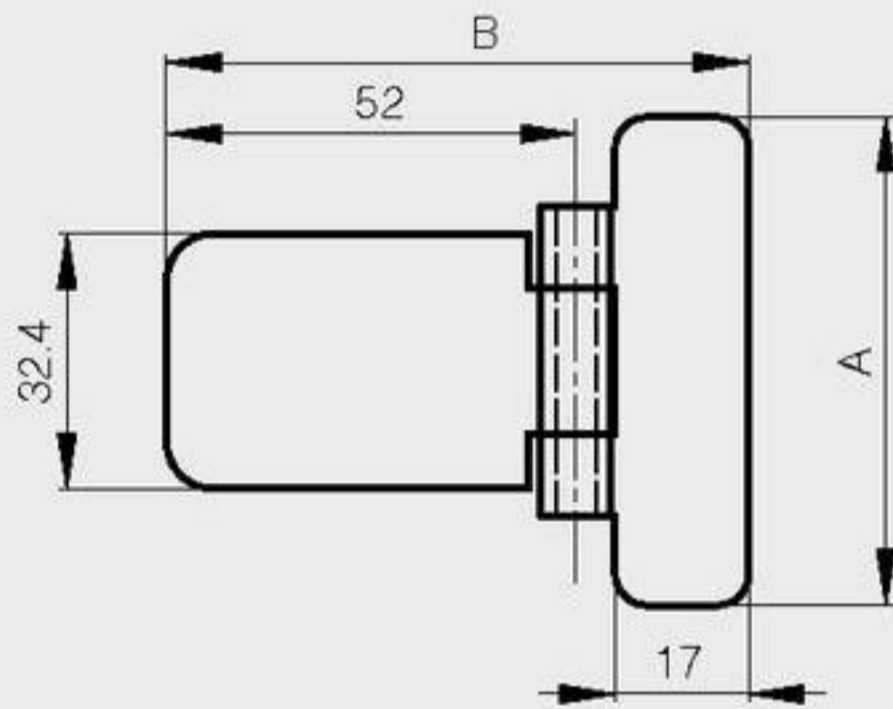

Hinges

A	B	C	D	part number	material	finish	weight
62	74	2	4.9	50-1-3308	steel	raw	54g
62	74	2	4.9	52-1-3769	304 stainless steel	raw	54g

A	B	C	D	part number	material	finish	weight
62	44	2	4.9	50-1-3309	steel	raw	48g