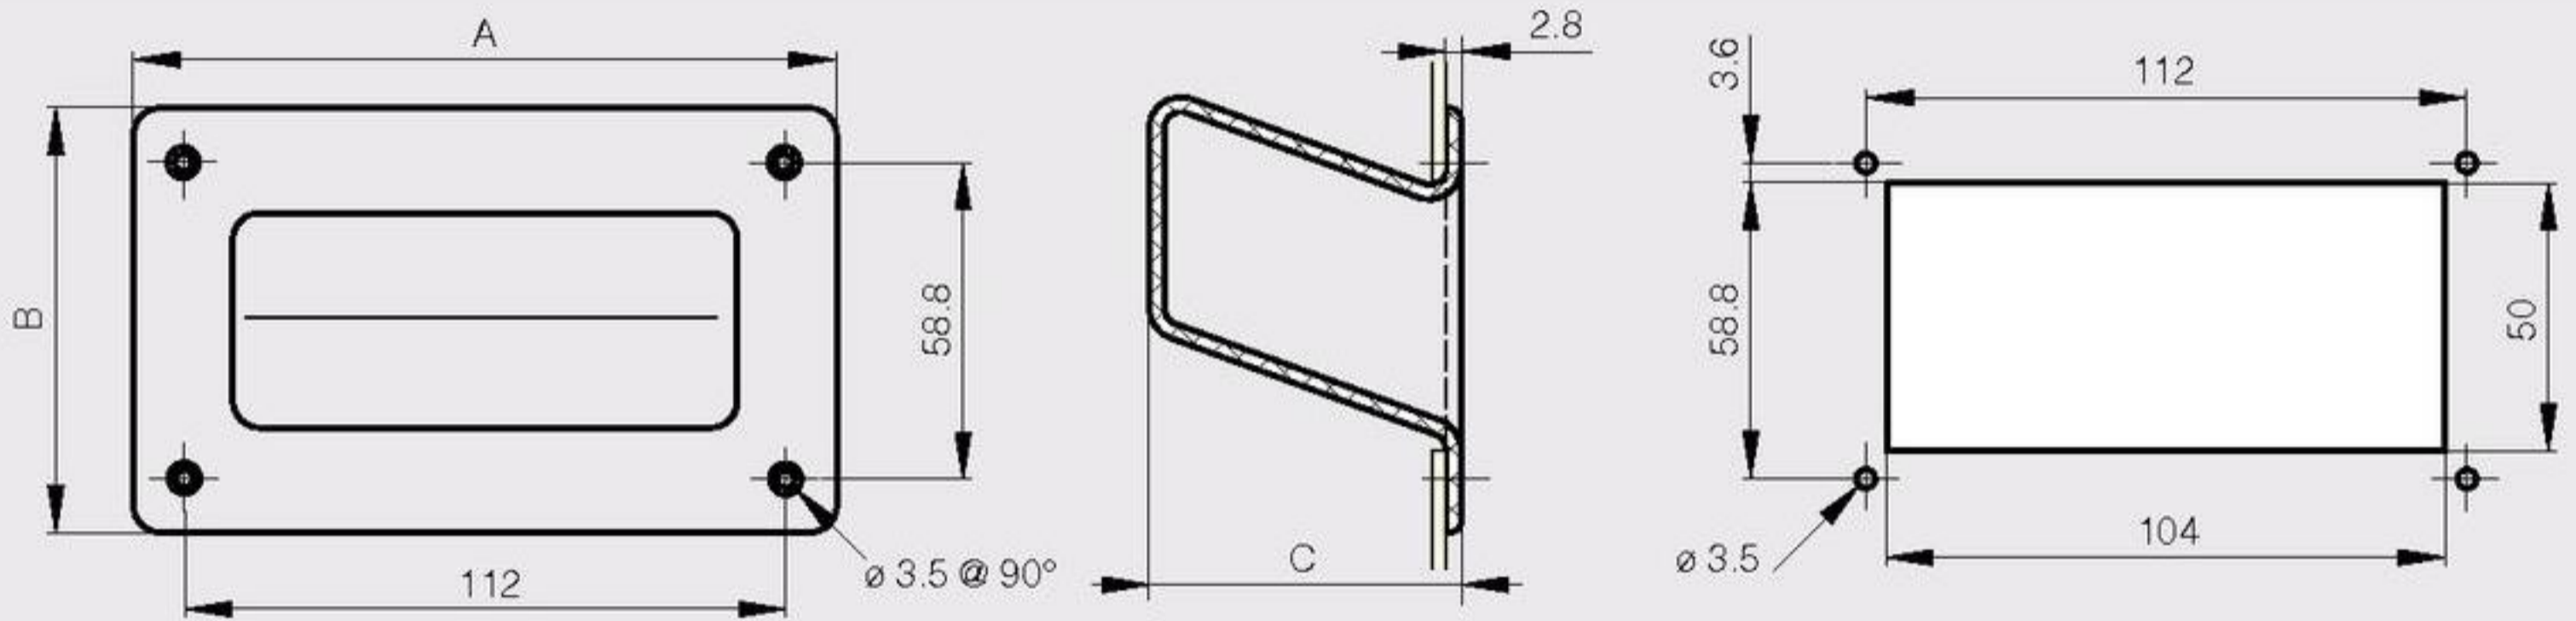

Screw-on flush handles

A	B	C	part number	material	finish	weight
131	79	58	19-7-3667	ABS	black	45g

A	B	C	part number	material	finish	weight
133	60	22	19-7-3815	polyamide	black	50g