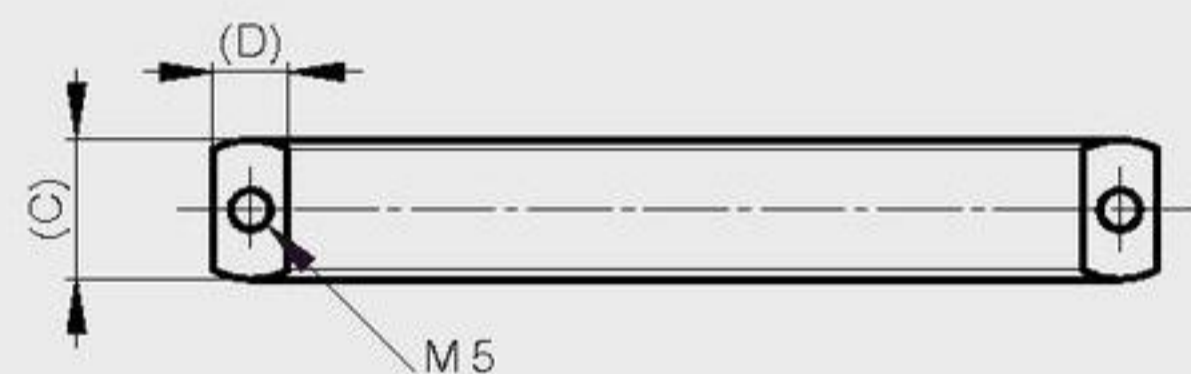

### Rear mounted handles

Complete with M5 screws

A	B	C	D	L	part number	material	finish	weight
92	32	14.8	7.8	10	19-1-3833	316 stainless steel	mirror polished	120g
100	40	14	8	11	19-7-3696	304 stainless steel	mirror polished	120g
110	32	14.8	7.8	10	19-1-3834	316 stainless steel	mirror polished	120g
150	50	14	8	11	19-7-3697	304 stainless steel	mirror polished	174g
200	50	14	8	11	19-7-3698	304 stainless steel	mirror polished	210g

A	B	F	part number	material	finish	weight
90	33	99	19-7-3426	zinc die-cast	chrome plated	52.5g