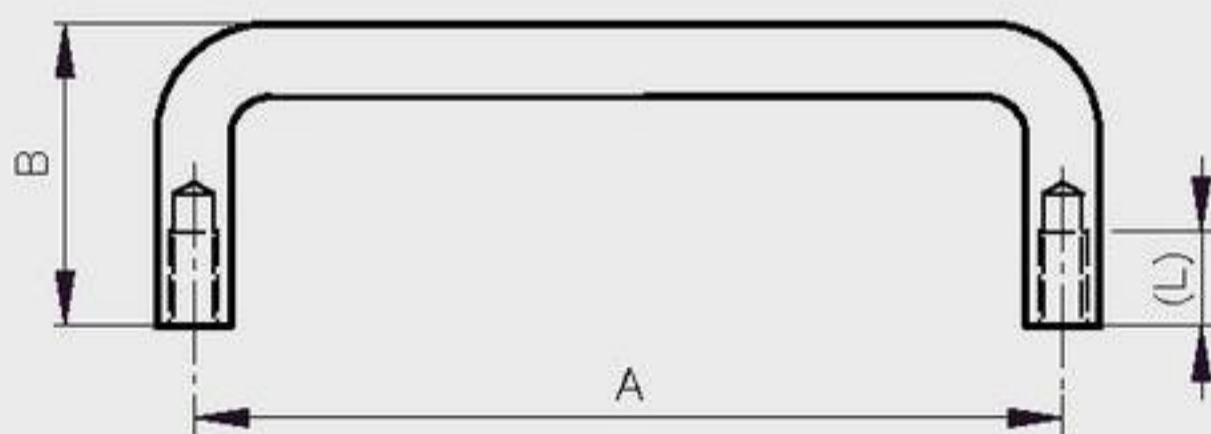

### Rear mounted handles

Complete with M5 screws

A	B	C	D	L	part number	material	finish	weight
92	32	14.8	7.8	10	19-1-3833	316 stainless steel	mirror polished	120g
100	40	14	8	11	19-7-3696	304 stainless steel	mirror polished	120g
110	32	14.8	7.8	10	19-1-3834	316 stainless steel	mirror polished	120g
150	50	14	8	11	19-7-3697	304 stainless steel	mirror polished	174g
200	50	14	8	11	19-7-3698	304 stainless steel	mirror polished	210g

A	B	F	part number	material	finish	weight
90	33	99	19-7-3426	zinc die-cast	chrome plated	52.5g