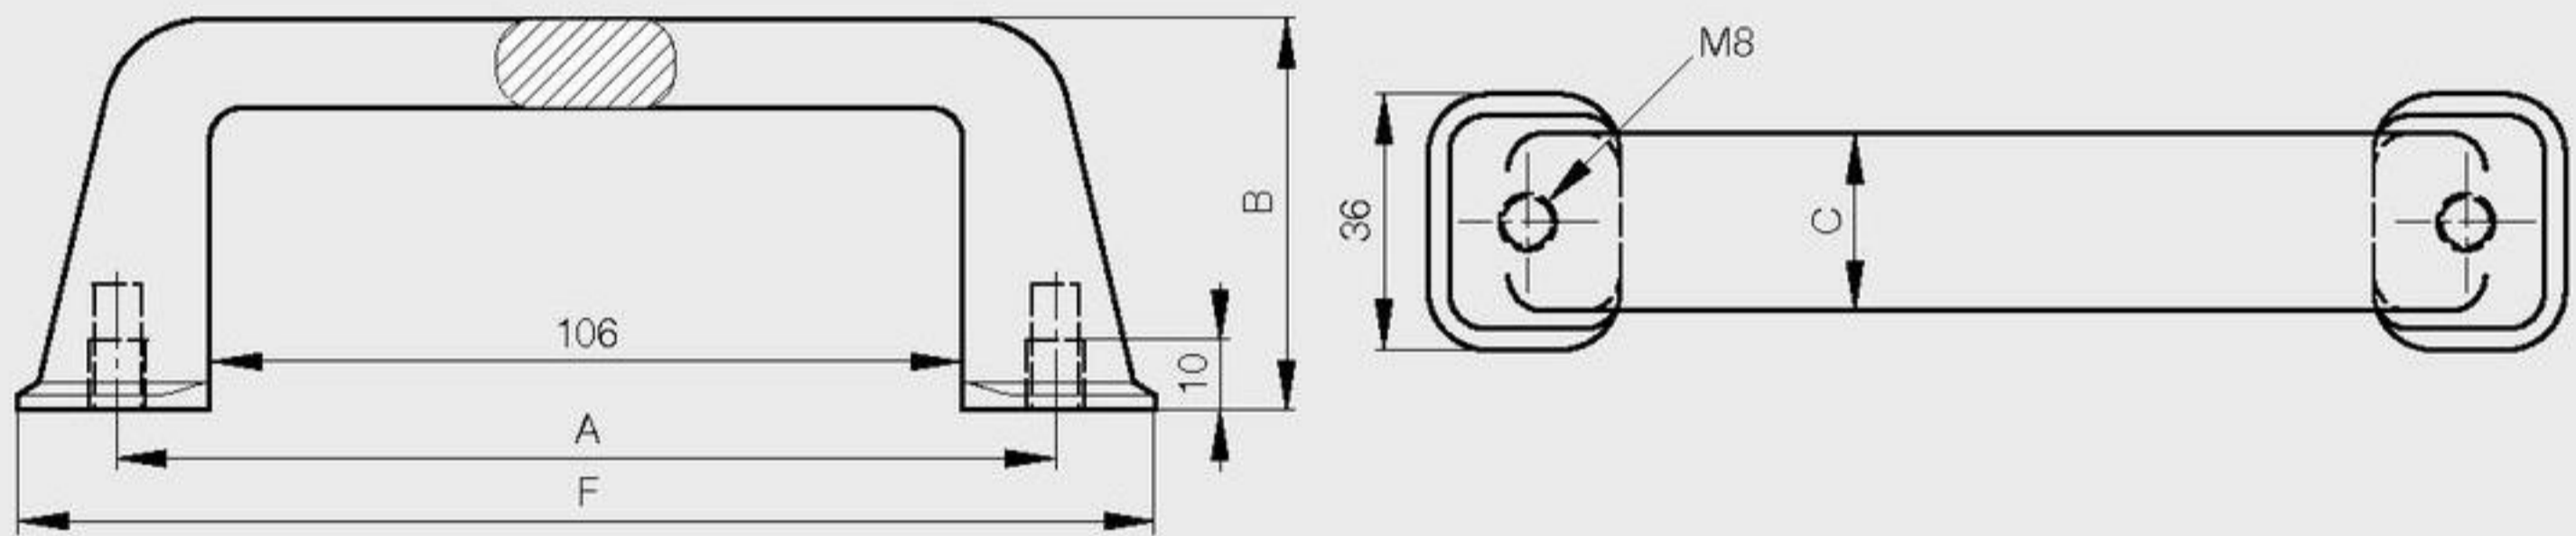

Moulded grab handle - rear mounted

new!

A	B	C	F	part number	material	finish	weight
132	55	25	160	19-1-9000	polyamide	black	86g

Rear mounted handles

A	B	F	part number	material	finish	weight
160	26	174	19-7-3385	zinc die-cast	chrome plated	84g
160	26	174	19-7-3387	zinc die-cast	matt black	84g