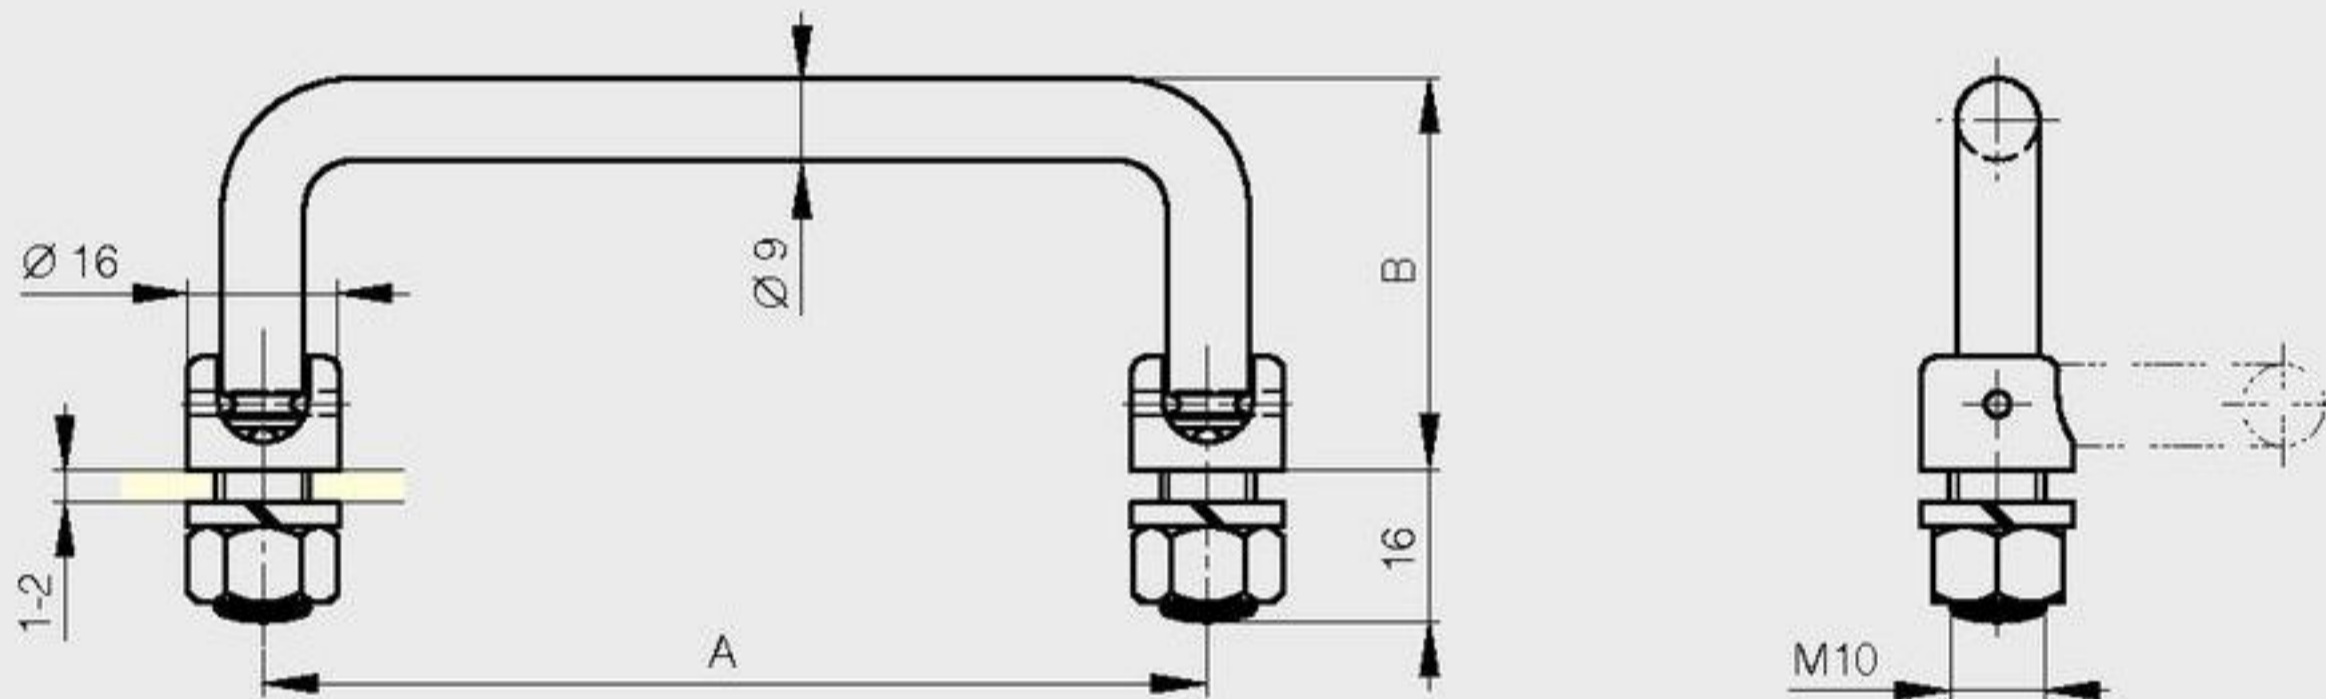

Folding handles with stop in open position

new!

With 90° stop.

A	B	part number	material	finish	weight
100	41.5	19-1-9004	steel	chrome plated	120g
135	41.5	19-1-9005	steel	chrome plated	150g

Folding handle

new!

A	B	part number	material	finish	weight
101.5	37.5	19-1-9006	alu	black anodised	54g