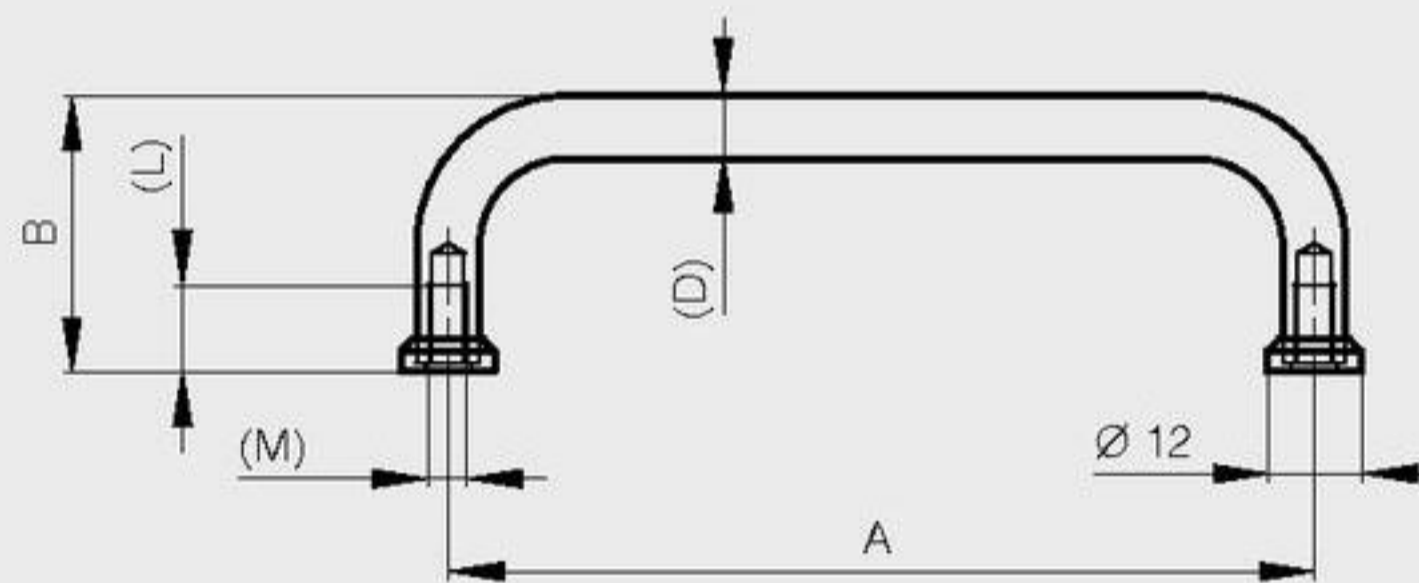

**Rear mounted handles**

A	B	D	L	M	part number	material	finish	weight
110	35	8	11	5	19-1-3424	304 stainless steel	polished	61g

A	B	D	L	M	part number	material	finish	weight
92	32	10	10	5	19-1-3425	alu	polished	26g
108	39	10	10	4	19-1-3672	alu	polished	30g