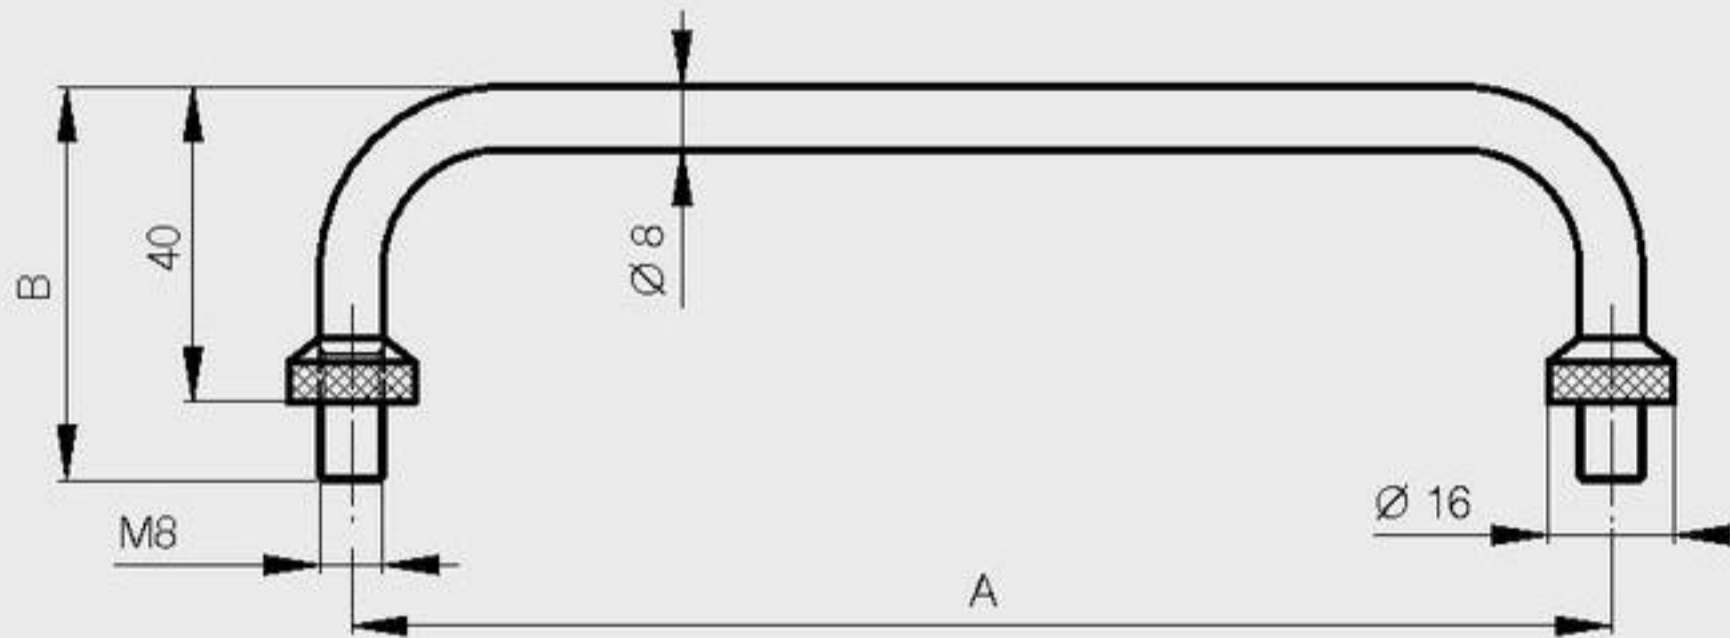

Rear mounted handles

A	B	part number	material	finish	weight
160	50	19-1-3390	brass	chrome plated	114g

Rear mounted handles

new!

A	B	C	part number	material	finish	weight
75	38	16	19-1-9001	alu	black	34g
100	38	16	19-1-9002	alu	black	45g
150	38	16	19-1-9003	alu	black	68g