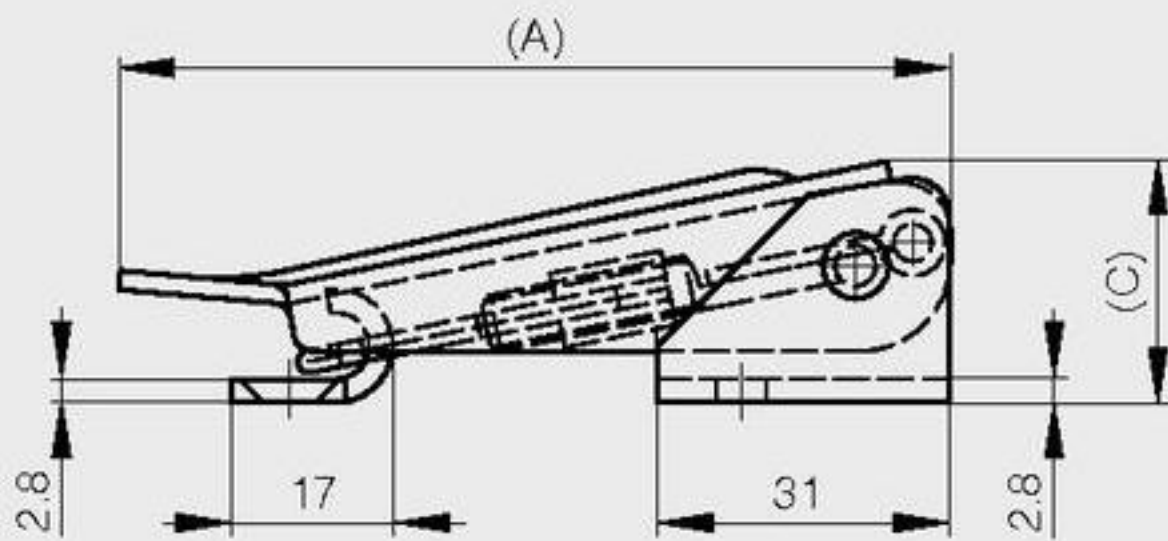

**Adjustable toggle latch with strike**

| A  | B    | C  | part number | material            | finish      | weight |
|----|------|----|-------------|---------------------|-------------|--------|
| 88 | 48.5 | 26 | 16-7-3843   | steel               | zinc plated | 174g   |
| 88 | 48.5 | 26 | 16-7-3844   | 304 stainless steel | raw         | 174g   |

**Adjustable toggle latches with strike**

| A   | B  | C  | C1  | C2 | D | E  | F   | G  | H     | J  | note      | part number | material            | finish      | weight |
|-----|----|----|-----|----|---|----|-----|----|-------|----|-----------|-------------|---------------------|-------------|--------|
| 82  | 28 | 14 | 2   | 2  | 4 | 14 | 5   | 10 | 52-59 | 18 | 82<A<89   | 16-7-4017   | steel               | zinc plated | 46g    |
| 103 | 34 | 18 | 2.5 | 3  | 5 | 17 | 6.5 | 10 | 68-86 | 17 | 103<A<121 | 16-7-4019   | steel               | zinc plated | 90g    |
| 82  | 28 | 14 | 2   | 2  | 4 | 14 | 5   | 10 | 52-59 | 18 | 82<A<89   | 16-7-4024   | 304 stainless steel | raw         | 46g    |
| 103 | 34 | 18 | 2.5 | 3  | 5 | 17 | 6.5 | 10 | 68-86 | 17 | 103<A<121 | 16-7-4026   | 304 stainless steel | raw         | 90g    |