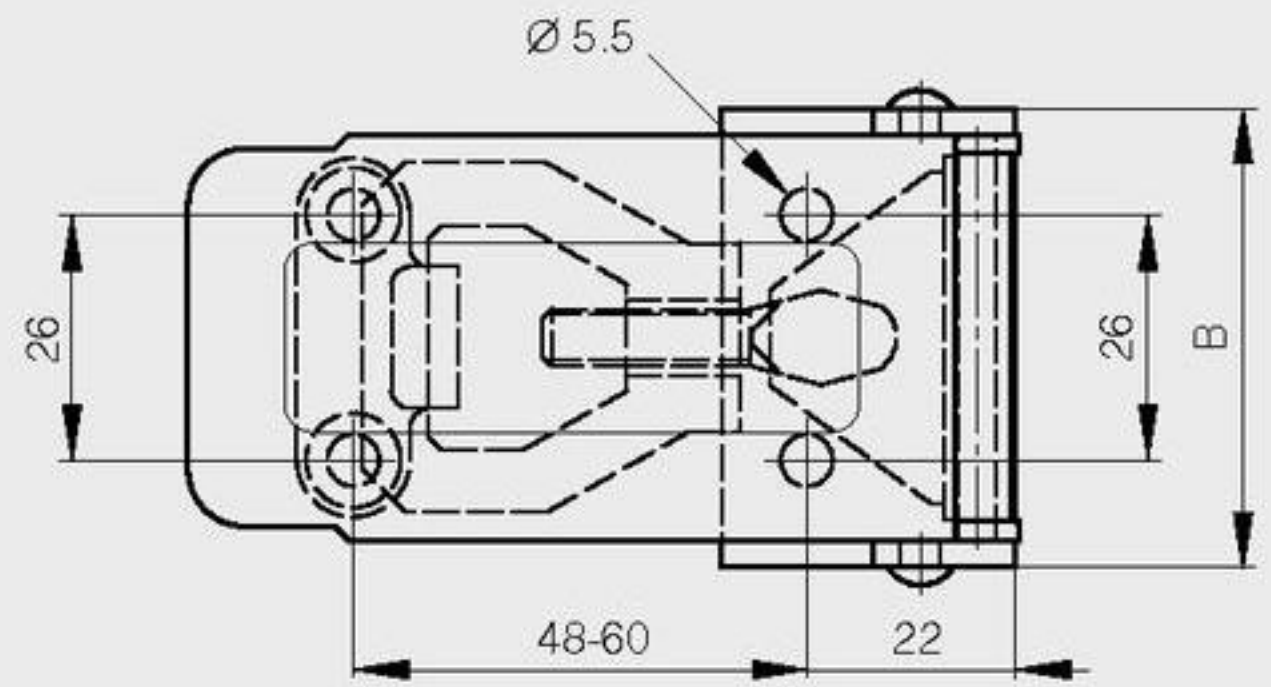

**Adjustable toggle latch with strike**

| A  | B    | C  | part number | material            | finish      | weight |
|----|------|----|-------------|---------------------|-------------|--------|
| 88 | 48.5 | 26 | 16-7-3843   | steel               | zinc plated | 174g   |
| 88 | 48.5 | 26 | 16-7-3844   | 304 stainless steel | raw         | 174g   |

**Adjustable toggle latches with strike**

| A   | B  | C  | C1  | C2 | D | E  | F   | G  | H     | J  | note      | part number | material            | finish      | weight |
|-----|----|----|-----|----|---|----|-----|----|-------|----|-----------|-------------|---------------------|-------------|--------|
| 82  | 28 | 14 | 2   | 2  | 4 | 14 | 5   | 10 | 52-59 | 18 | 82<A<89   | 16-7-4017   | steel               | zinc plated | 46g    |
| 103 | 34 | 18 | 2.5 | 3  | 5 | 17 | 6.5 | 10 | 68-86 | 17 | 103<A<121 | 16-7-4019   | steel               | zinc plated | 90g    |
| 82  | 28 | 14 | 2   | 2  | 4 | 14 | 5   | 10 | 52-59 | 18 | 82<A<89   | 16-7-4024   | 304 stainless steel | raw         | 46g    |
| 103 | 34 | 18 | 2.5 | 3  | 5 | 17 | 6.5 | 10 | 68-86 | 17 | 103<A<121 | 16-7-4026   | 304 stainless steel | raw         | 90g    |