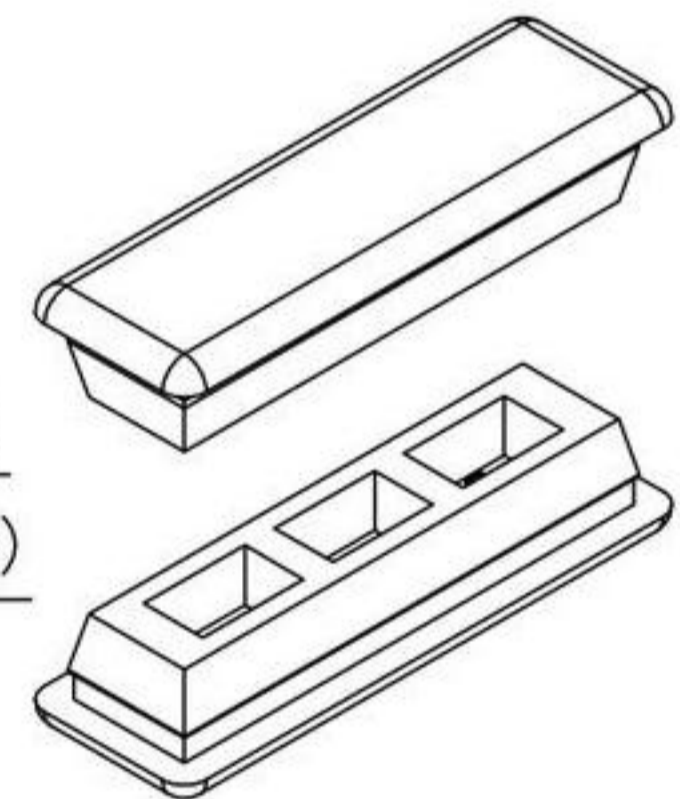

### 5-960SL Cutout-cover SNAP-LINE:

**Material for a), b) and c):**

- Cutout-cover:  
NBR, black

**Material for d) and e):**

- Cutout-cover:  
Neoprene 70° Shore
- Other colors on request!

	color	Part No.
a) Cover for cutout 30x7	black	292-0401.00-03007
b) Cover for cutout 30x10	black	292-0401.00-03010
c) Cover for cutout 30x14	black	292-0402.00-03014
d) Cover for cutout 25x10	black	292-0403.06-09005
e) Cover for cutout 25x10	light grey RAL 7035	292-0403.06-07035

**5-960SL Cutout-cover SNAP-LINE:**