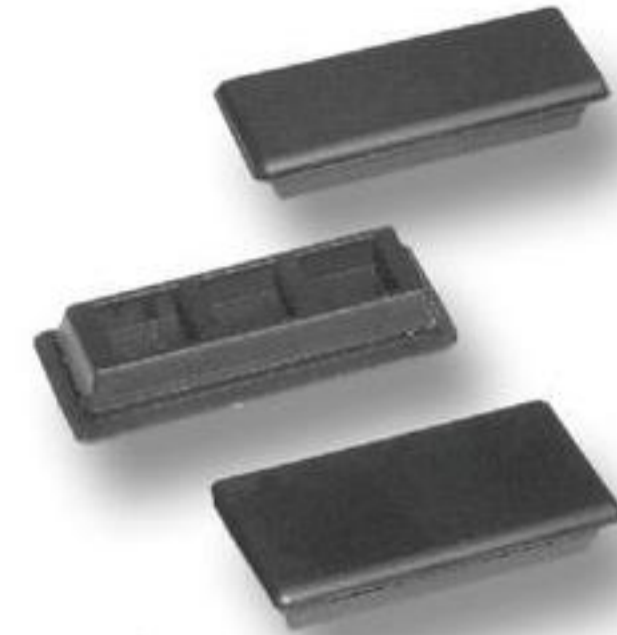

### 5-960SL Cutout-cover SNAP-LINE:

**Material for a), b) and c):**

- Cutout-cover:  
NBR, black

**Material for d) and e):**

- Cutout-cover:  
Neoprene 70° Shore
- Other colors on request!

	color	Part No.
a) Cover for cutout 30x7	black	292-0401.00-03007
b) Cover for cutout 30x10	black	292-0401.00-03010
c) Cover for cutout 30x14	black	292-0402.00-03014
d) Cover for cutout 25x10	black	292-0403.06-09005
e) Cover for cutout 25x10	light grey RAL 7035	292-0403.06-07035

**5-960SL Cutout-cover SNAP-LINE:**