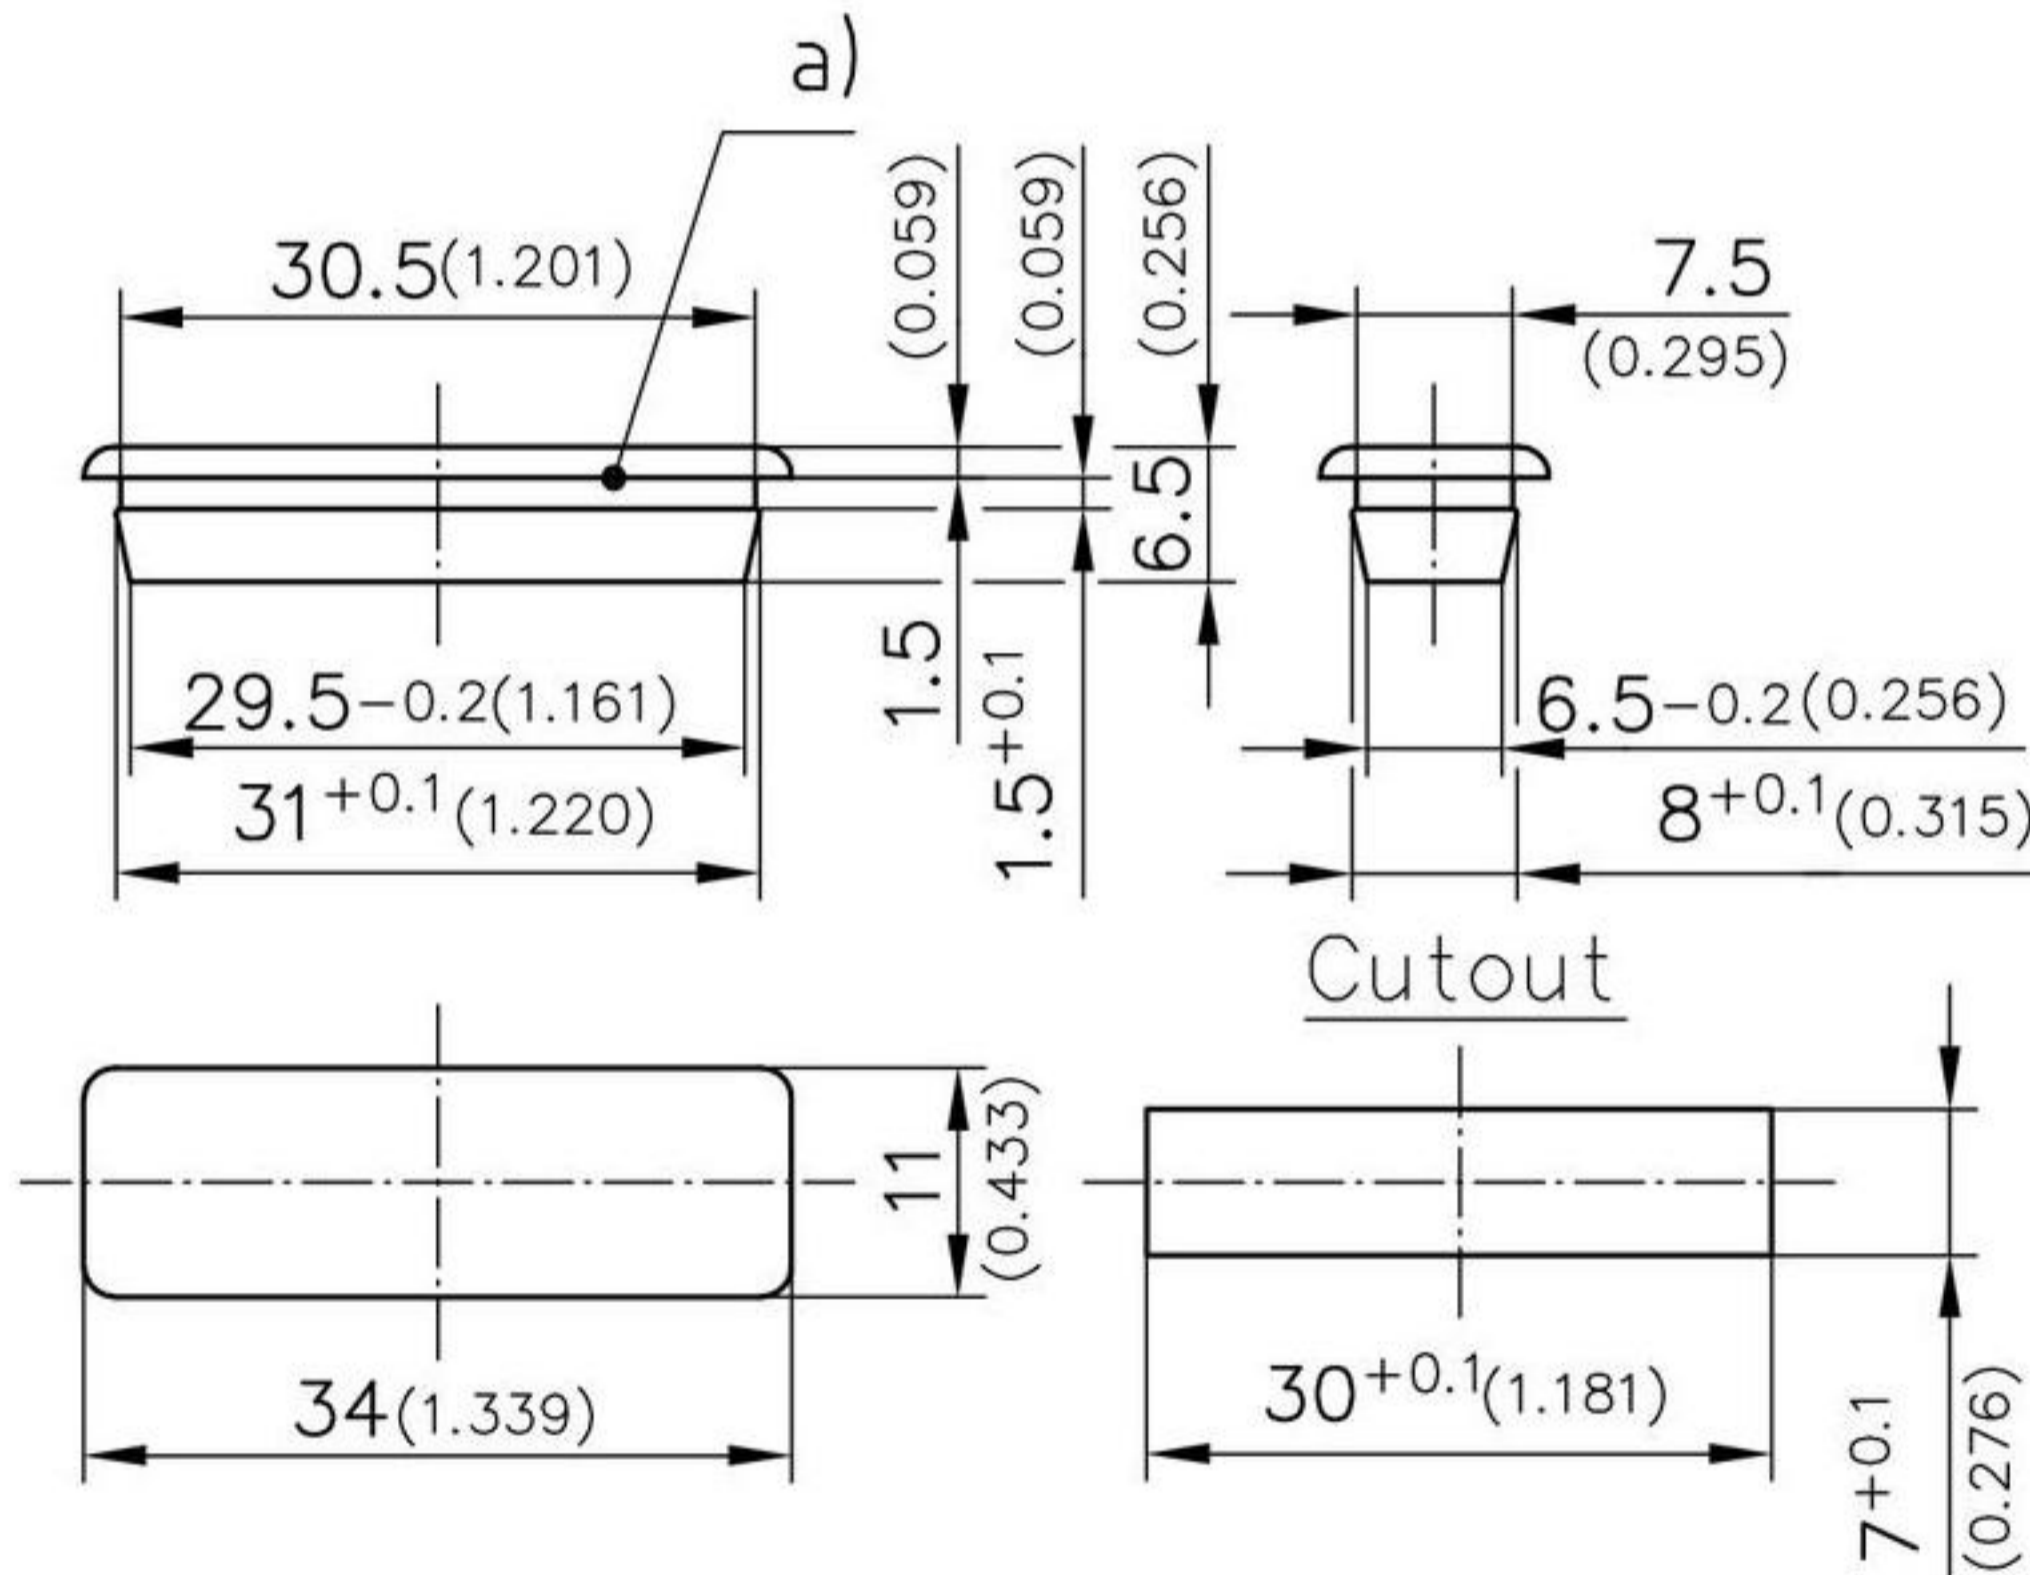

### 5-960SL Cutout-cover SNAP-LINE:

**Material for a), b) and c):**

- Cutout-cover:  
NBR, black

**Material for d) and e):**

- Cutout-cover:  
Neoprene 70° Shore
- Other colors on request!

	color	Part No.
a) Cover for cutout 30x7	black	292-0401.00-03007
b) Cover for cutout 30x10	black	292-0401.00-03010
c) Cover for cutout 30x14	black	292-0402.00-03014
d) Cover for cutout 25x10	black	292-0403.06-09005
e) Cover for cutout 25x10	light grey RAL 7035	292-0403.06-07035

**5-960SL Cutout-cover SNAP-LINE:**