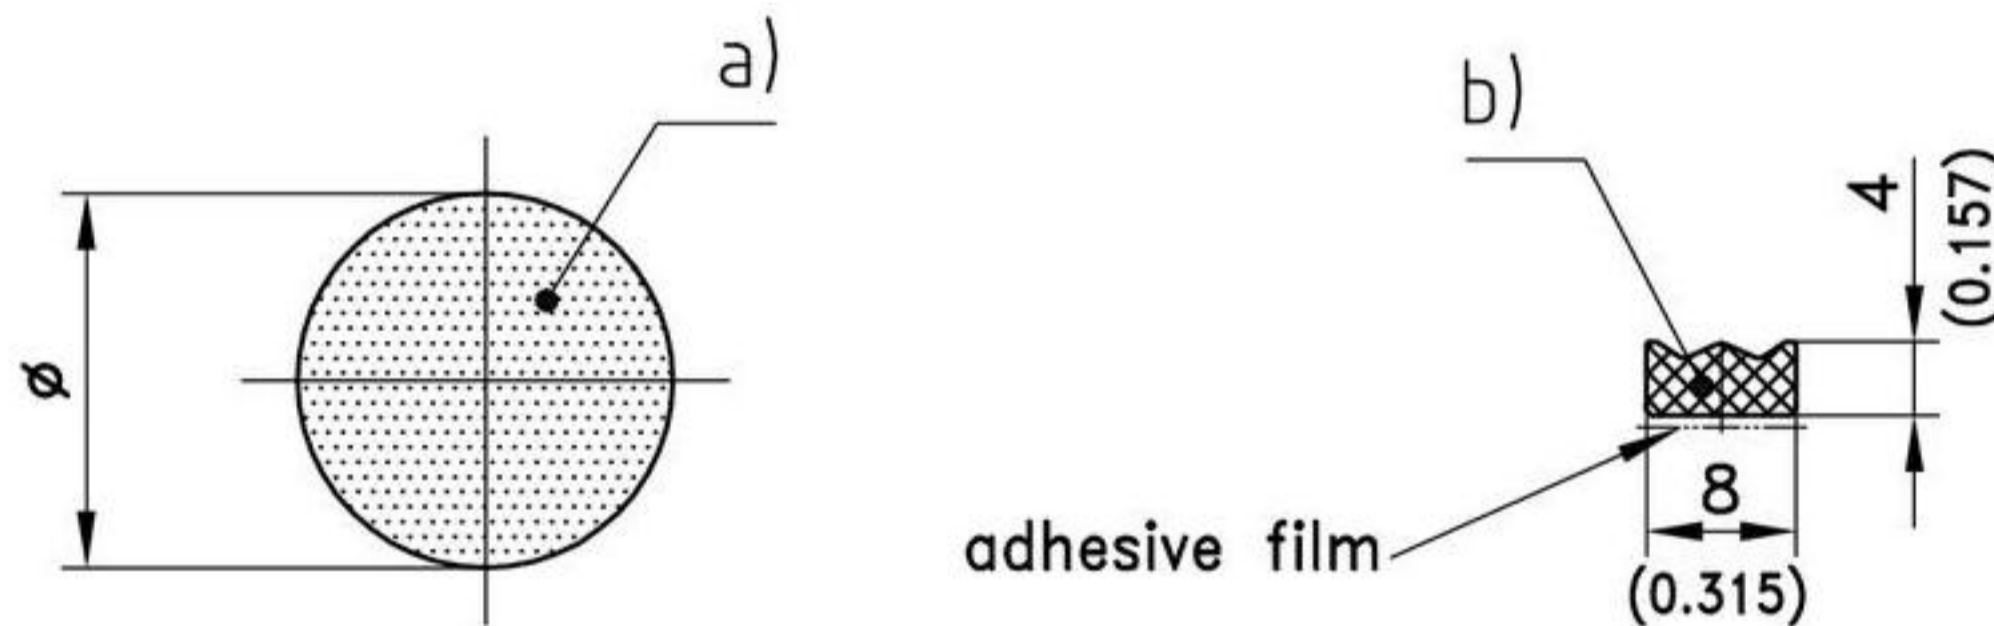

5-127 Round- and Castellated Profiles

EPDM or Neoprene.

Round Profiles are made from EPDM or Neoprene with a closed surface.

- The catalog shows the DIRAK standard dimensions.
- Other dimensions are available on request.
- Tolerances: EPDM / Neoprene see page 07.7

Crown Profiles are made from EPDM.

- These tapes are available with or without one-sided self-adhesive. They are non-stretching.
- The glue on the self adhesion profile is only for the glitting.
- The catalog shows the DIRAK standard dimensions.
- Other dimensions are available on request.
- Tolerances: EPDM see page 07.7

a) Round profile

Size mm	packaging unit	EPDM, light grey	EPDM, black	Neoprene, schwarz
Ø	m	Part No.	Part No.	Part No.
2,0	200	270-0020	272-0020	268-0020
2,5	200	270-0025	272-0025	-
3,0	200	270-0030	272-0030	268-0030
3,5	200	270-0035	272-0035	-
4,0	200	270-0040	272-0040	268-0040
4,5	200	270-0045	272-0045	-
5,0	200	270-0050	272-0050	268-0050
6,0	200	270-0060	272-0060	268-0060
7,0	200	270-0070	272-0070	268-0070
8,0	200	270-0080	272-0080	268-0080
9,0	200	270-0090	272-0090	-
10	100	270-0100	272-0100	268-0100
11	100	270-0110	272-0110	-
12	200	270-0120	272-0120	268-0120
13	50	270-0130	272-0130	-
14	50	270-0140	272-0140	-
15	50	270-0150	272-0150	268-0150
16	50	270-0160	272-0160	268-0160
18	25	270-0180	272-0180	268-0180
20	25	270-0200	272-0200	268-0200
22	25	270-0220	272-0220	268-0220
25	25	270-0250	272-0250	268-0250
30	20	270-0300	272-0300	268-0300
35	20	270-0350	272-0350	268-0350
40	20	270-0400	272-0400	-
45	10	270-0450	272-0450	-
50	10	270-0500	272-0500	-

b) Crown profile

Material	color	Part No.
EPDM	black	209-1401

available in 6 weeks

minimum order quantity: 250m on coil (2 x 125m)