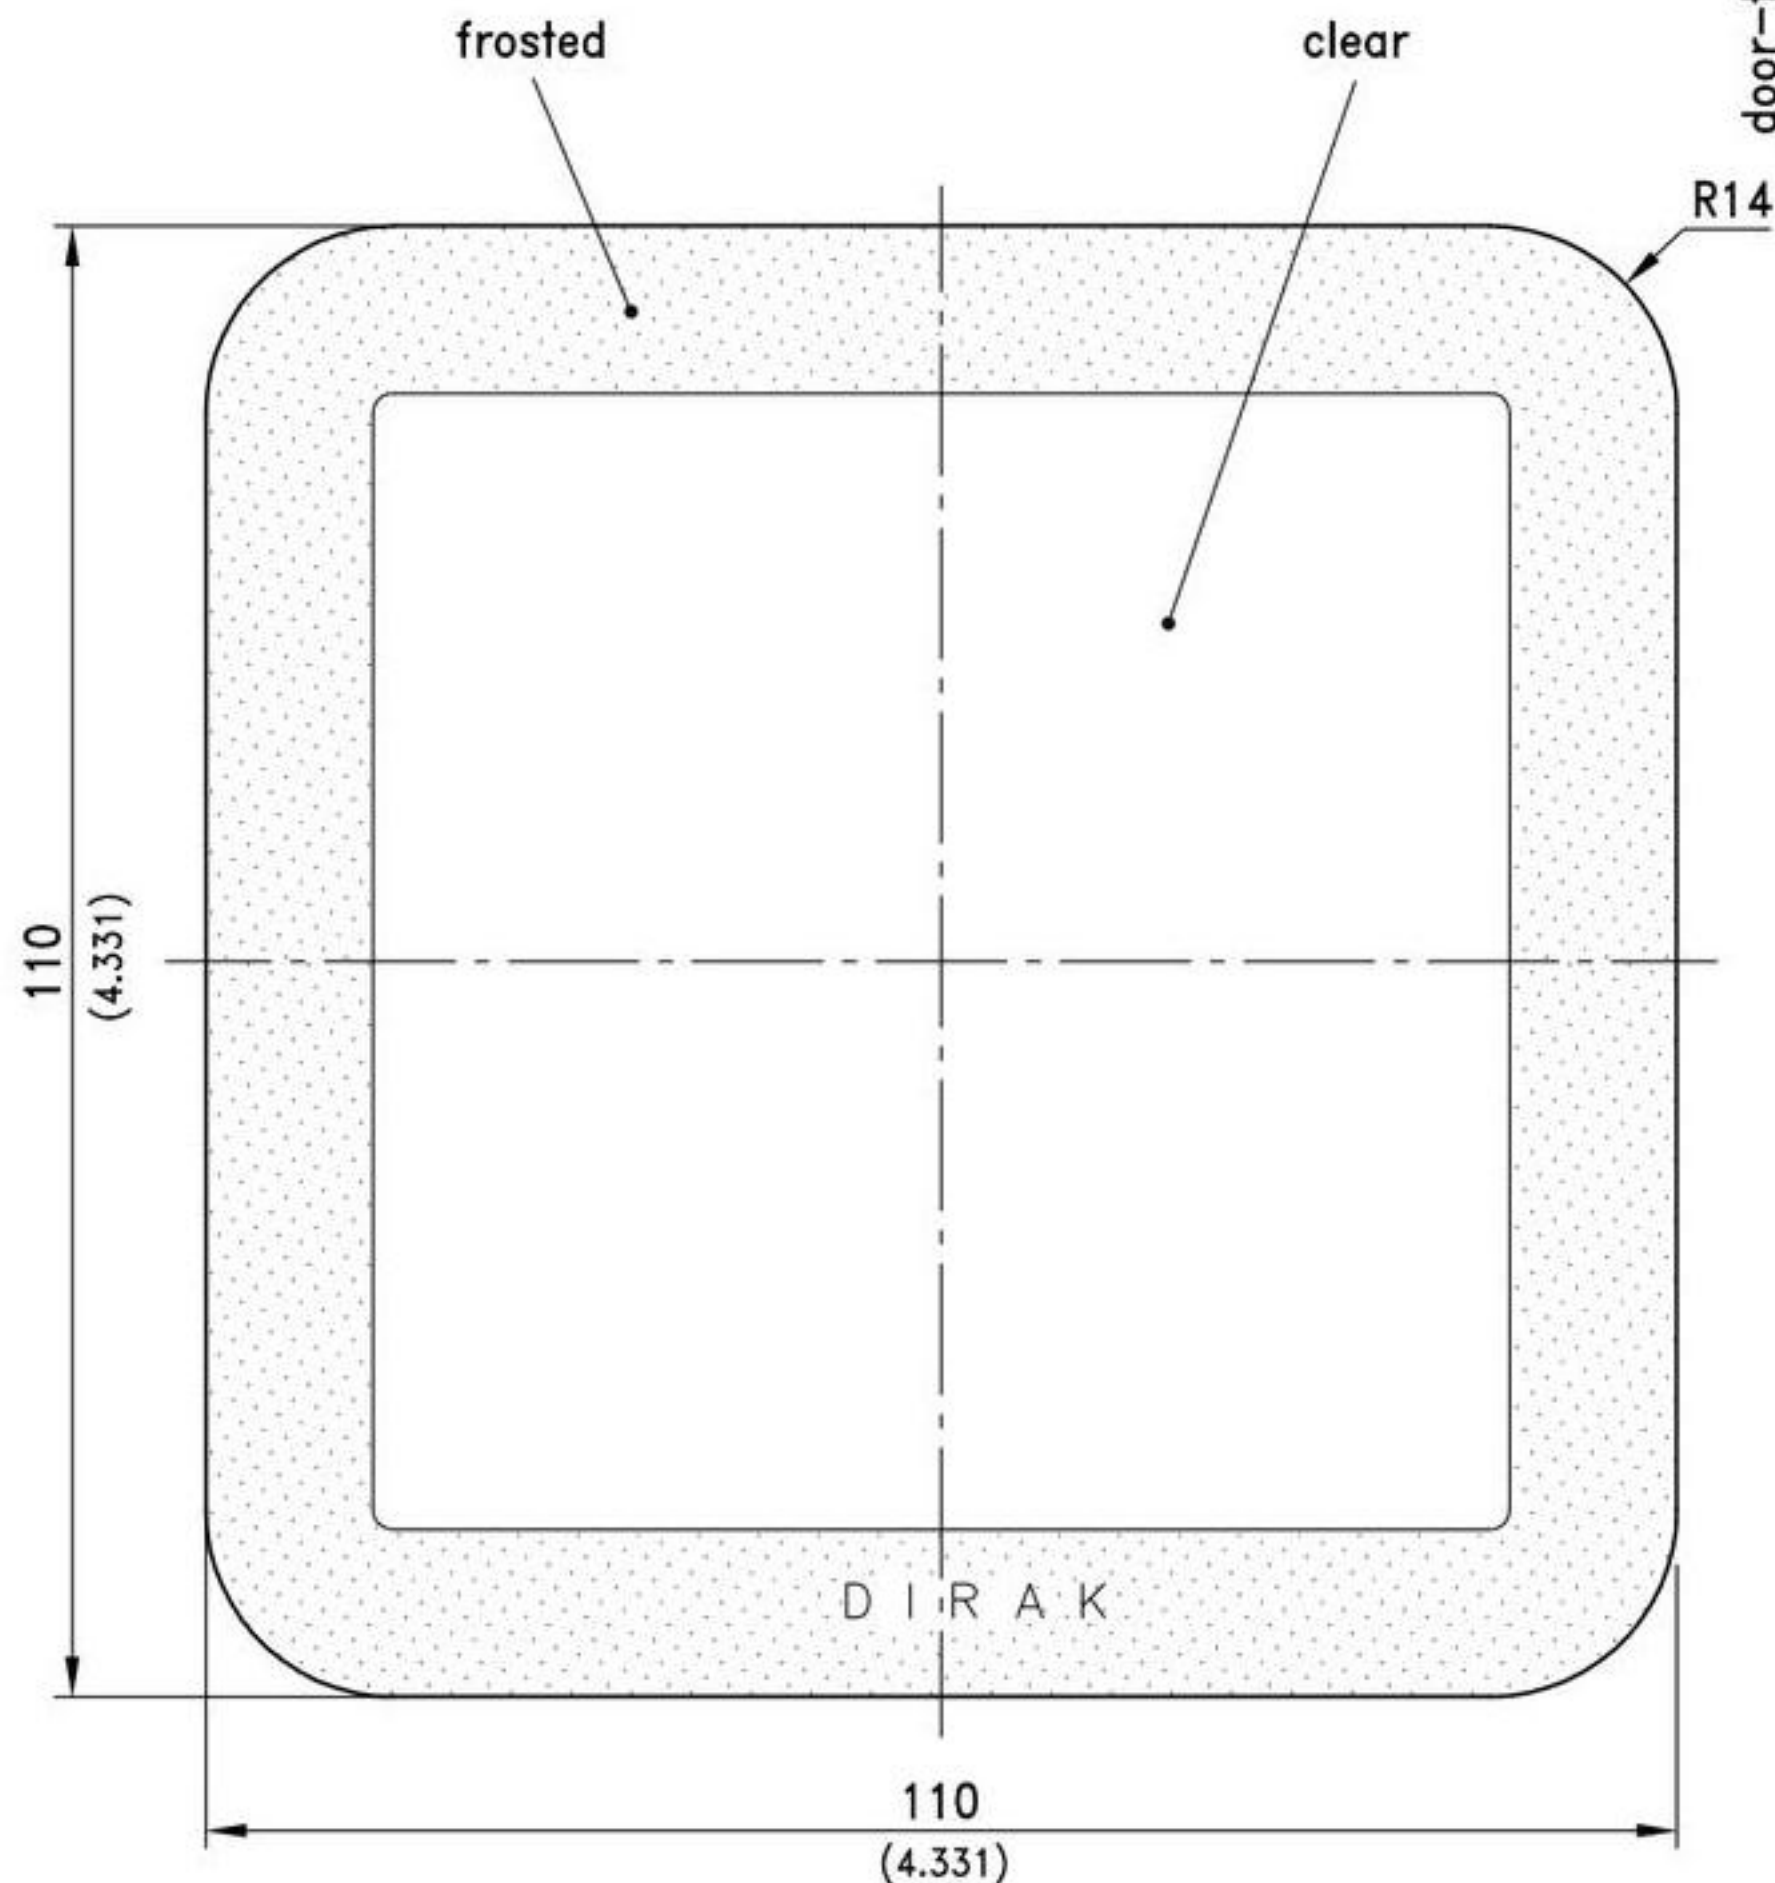

6-227 Window

Makralon

Window, clip-in, for door-thickness 0.8 to 2.5mm (0.031 to 0.098).

- Material:**
- **Window:** Makralon
 - **Seal:** NBR

| Version | Part No. |
|---------------------------|----------|
| Window complete with seal | 251-9102 |
| Window without seal | 251-0102 |
| Seal | 209-4002 |