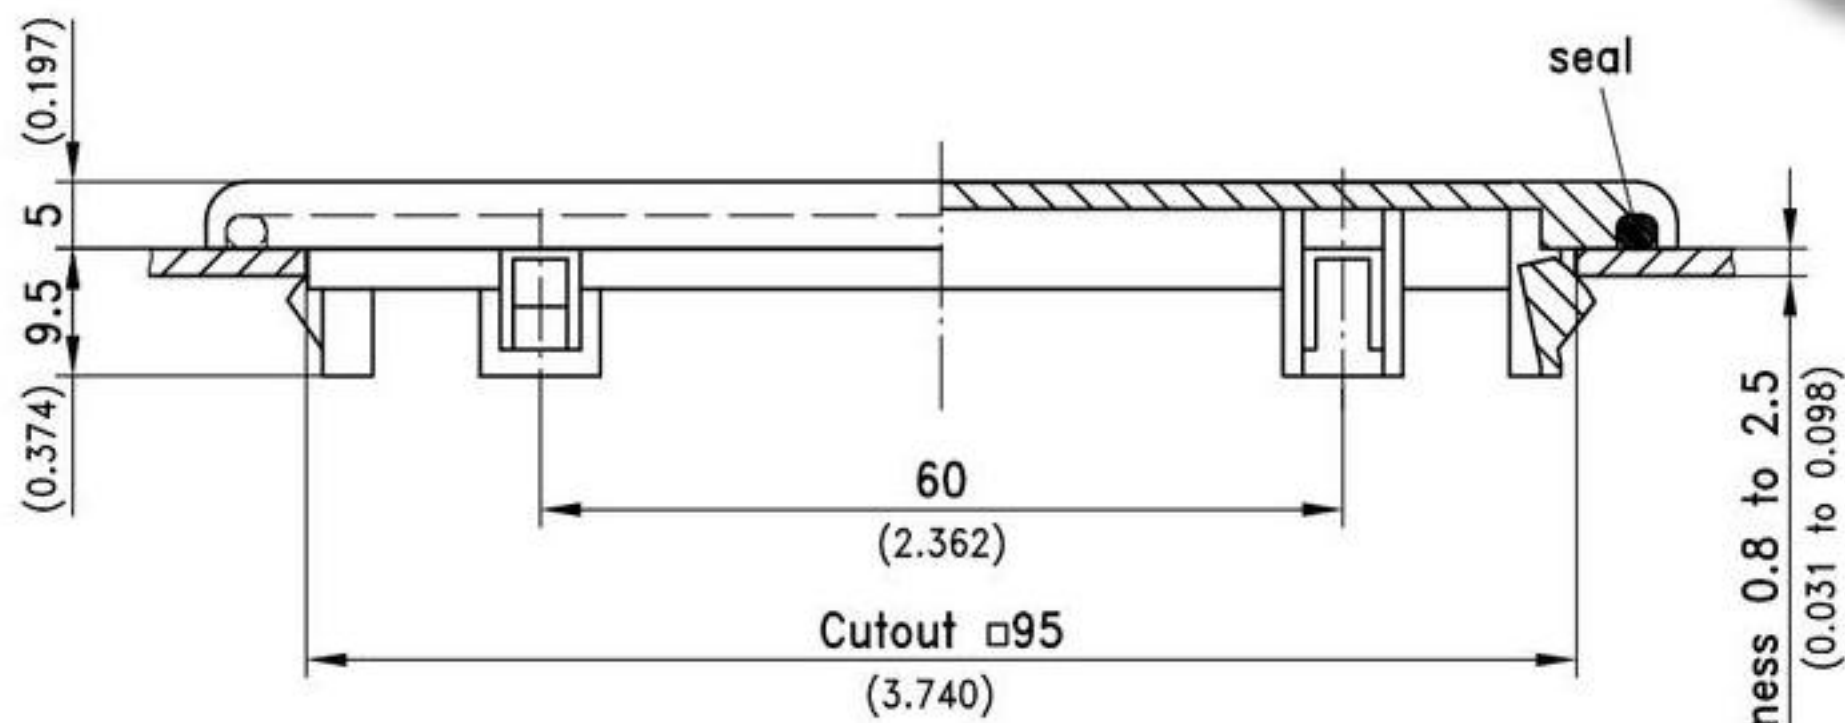

6-227 Window

Makralon

Window, clip-in, for door-thickness 0.8 to 2.5mm (0.031 to 0.098).

- Material:**
- **Window:** Makralon
 - **Seal:** NBR

| Version | Part No. |
|---------------------------|----------|
| Window complete with seal | 251-9102 |
| Window without seal | 251-0102 |
| Seal | 209-4002 |