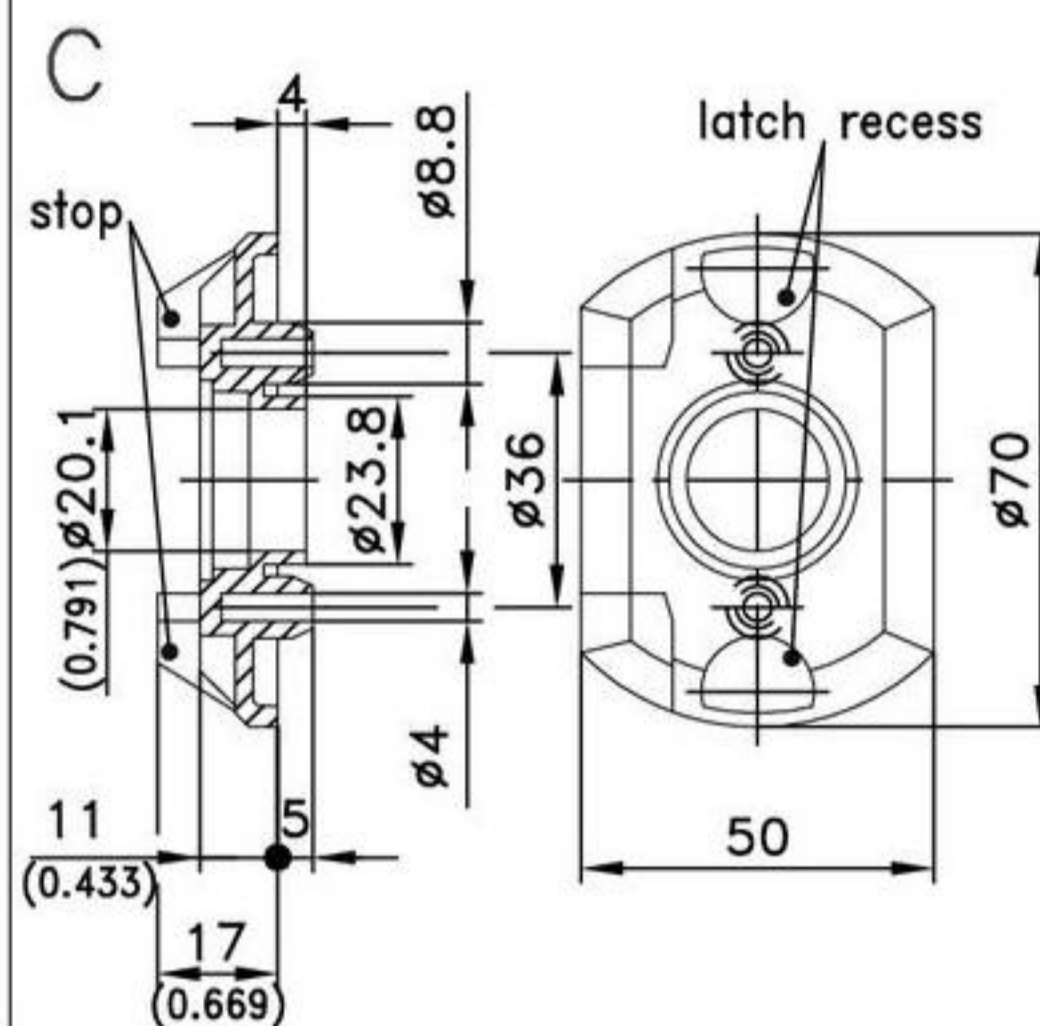

## 6-296 Bezels:

round/oblong

Bezels round and oblong

**Material:**  
• Bezels:  
PA, black

Cutout  
for bezel A

Cutout  
for bezels B, C and D

Version	Part No.
A Round bezel without stop	232-0401
B Oblong bezel without stop	232-0402
C Oblong bezel for 180° rotation, with 2 stops and 2 latch recesses.	232-0409
D Round bezel for 90° rotation, with 2 stops and 4 latch recesses.	232-0410.00-00001
Round bezel like version D but without latch recesses	232-0410.03-00000
Flat seal, oblong for version B and C	232-1401
Flat seal, round for version D	232-1402