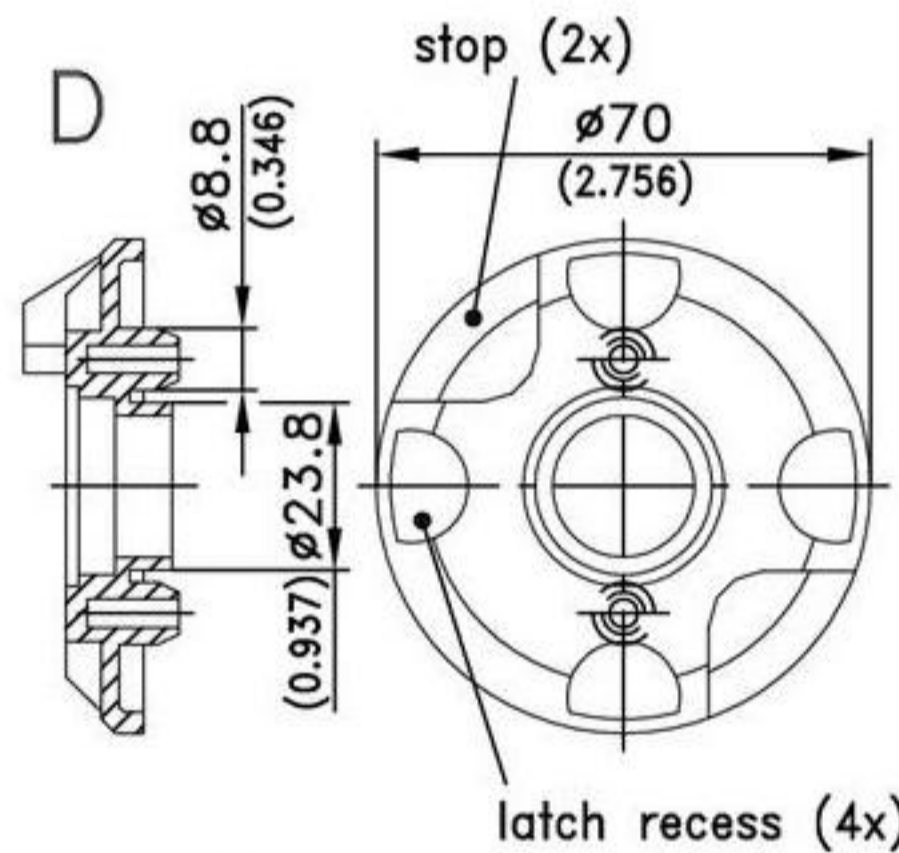

## 6-296 Bezels:

round/oblong

Bezels round and oblong

**Material:**  
• Bezels:  
PA, black

Cutout  
for bezel A

Cutout  
for bezels B, C and D

Version	Part No.
A Round bezel without stop	232-0401
B Oblong bezel without stop	232-0402
C Oblong bezel for 180° rotation, with 2 stops and 2 latch recesses.	232-0409
D Round bezel for 90° rotation, with 2 stops and 4 latch recesses.	232-0410.00-00001
Round bezel like version D but without latch recesses	232-0410.03-00000
Flat seal, oblong for version B and C	232-1401
Flat seal, round for version D	232-1402