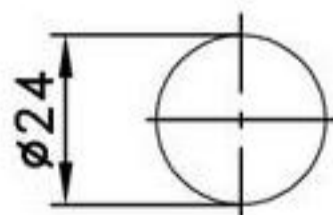

## 6-296 Bezels:

round/oblong

Bezels round and oblong

**Material:**  
• Bezels:  
PA, black

Cutout  
for bezel A

Cutout  
for bezels B, C and D

Version	Part No.
A Round bezel without stop	232-0401
B Oblong bezel without stop	232-0402
C Oblong bezel for 180° rotation, with 2 stops and 2 latch recesses.	232-0409
D Round bezel for 90° rotation, with 2 stops and 4 latch recesses.	232-0410.00-00001
Round bezel like version D but without latch recesses	232-0410.03-00000
Flat seal, oblong for version B and C	232-1401
Flat seal, round for version D	232-1402