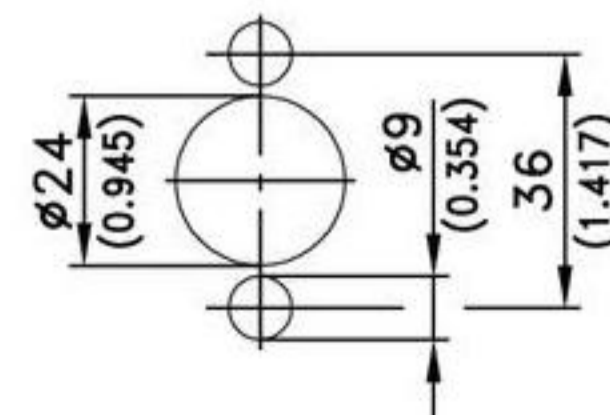

## 6-296 Bezels:

round/oblong

Bezels round and oblong

**Material:**  
• Bezels:  
PA, black

Cutout  
for bezel A

Cutout  
for bezels B, C and D

Version	Part No.
A Round bezel without stop	232-0401
B Oblong bezel without stop	232-0402
C Oblong bezel for 180° rotation, with 2 stops and 2 latch recesses.	232-0409
D Round bezel for 90° rotation, with 2 stops and 4 latch recesses.	232-0410.00-00001
Round bezel like version D but without latch recesses	232-0410.03-00000
Flat seal, oblong for version B and C	232-1401
Flat seal, round for version D	232-1402