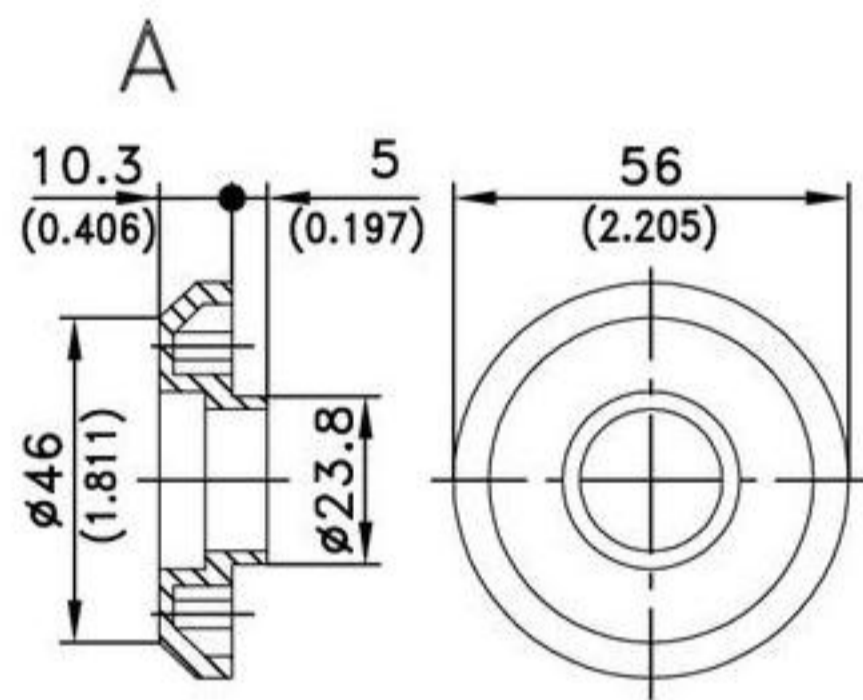

## 6-296 Bezels:

round/oblong

Bezels round and oblong

**Material:**  
• Bezels:  
PA, black

Cutout  
for bezel A

Cutout  
for bezels B, C and D

Version	Part No.
A Round bezel without stop	232-0401
B Oblong bezel without stop	232-0402
C Oblong bezel for 180° rotation, with 2 stops and 2 latch recesses.	232-0409
D Round bezel for 90° rotation, with 2 stops and 4 latch recesses.	232-0410.00-00001
Round bezel like version D but without latch recesses	232-0410.03-00000
Flat seal, oblong for version B and C	232-1401
Flat seal, round for version D	232-1402