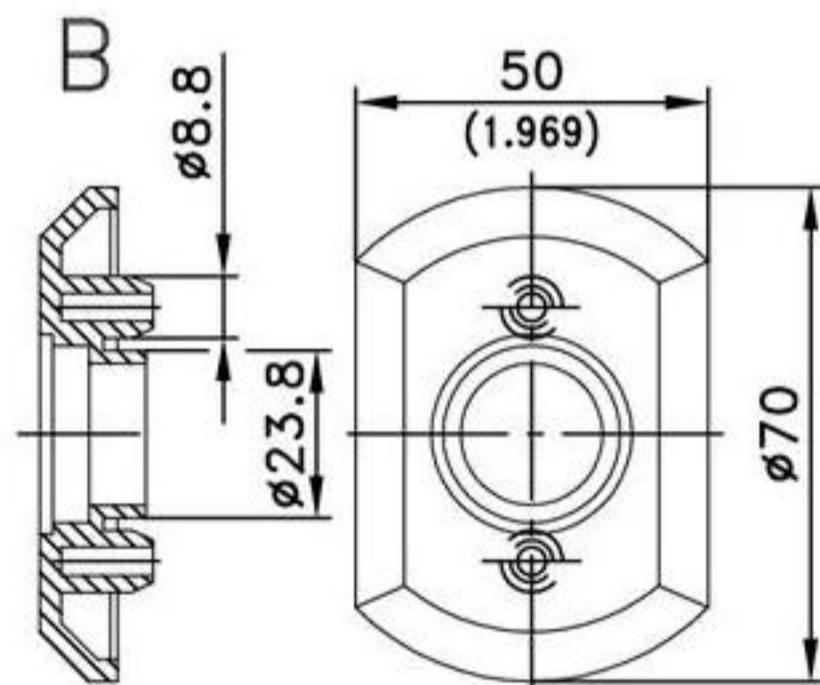

## 6-296 Bezels:

round/oblong

Bezels round and oblong

**Material:**  
• Bezels:  
PA, black

Cutout  
for bezel A

Cutout  
for bezels B, C and D

Version	Part No.
A Round bezel without stop	232-0401
B Oblong bezel without stop	232-0402
C Oblong bezel for 180° rotation, with 2 stops and 2 latch recesses.	232-0409
D Round bezel for 90° rotation, with 2 stops and 4 latch recesses.	232-0410.00-00001
Round bezel like version D but without latch recesses	232-0410.03-00000
Flat seal, oblong for version B and C	232-1401
Flat seal, round for version D	232-1402