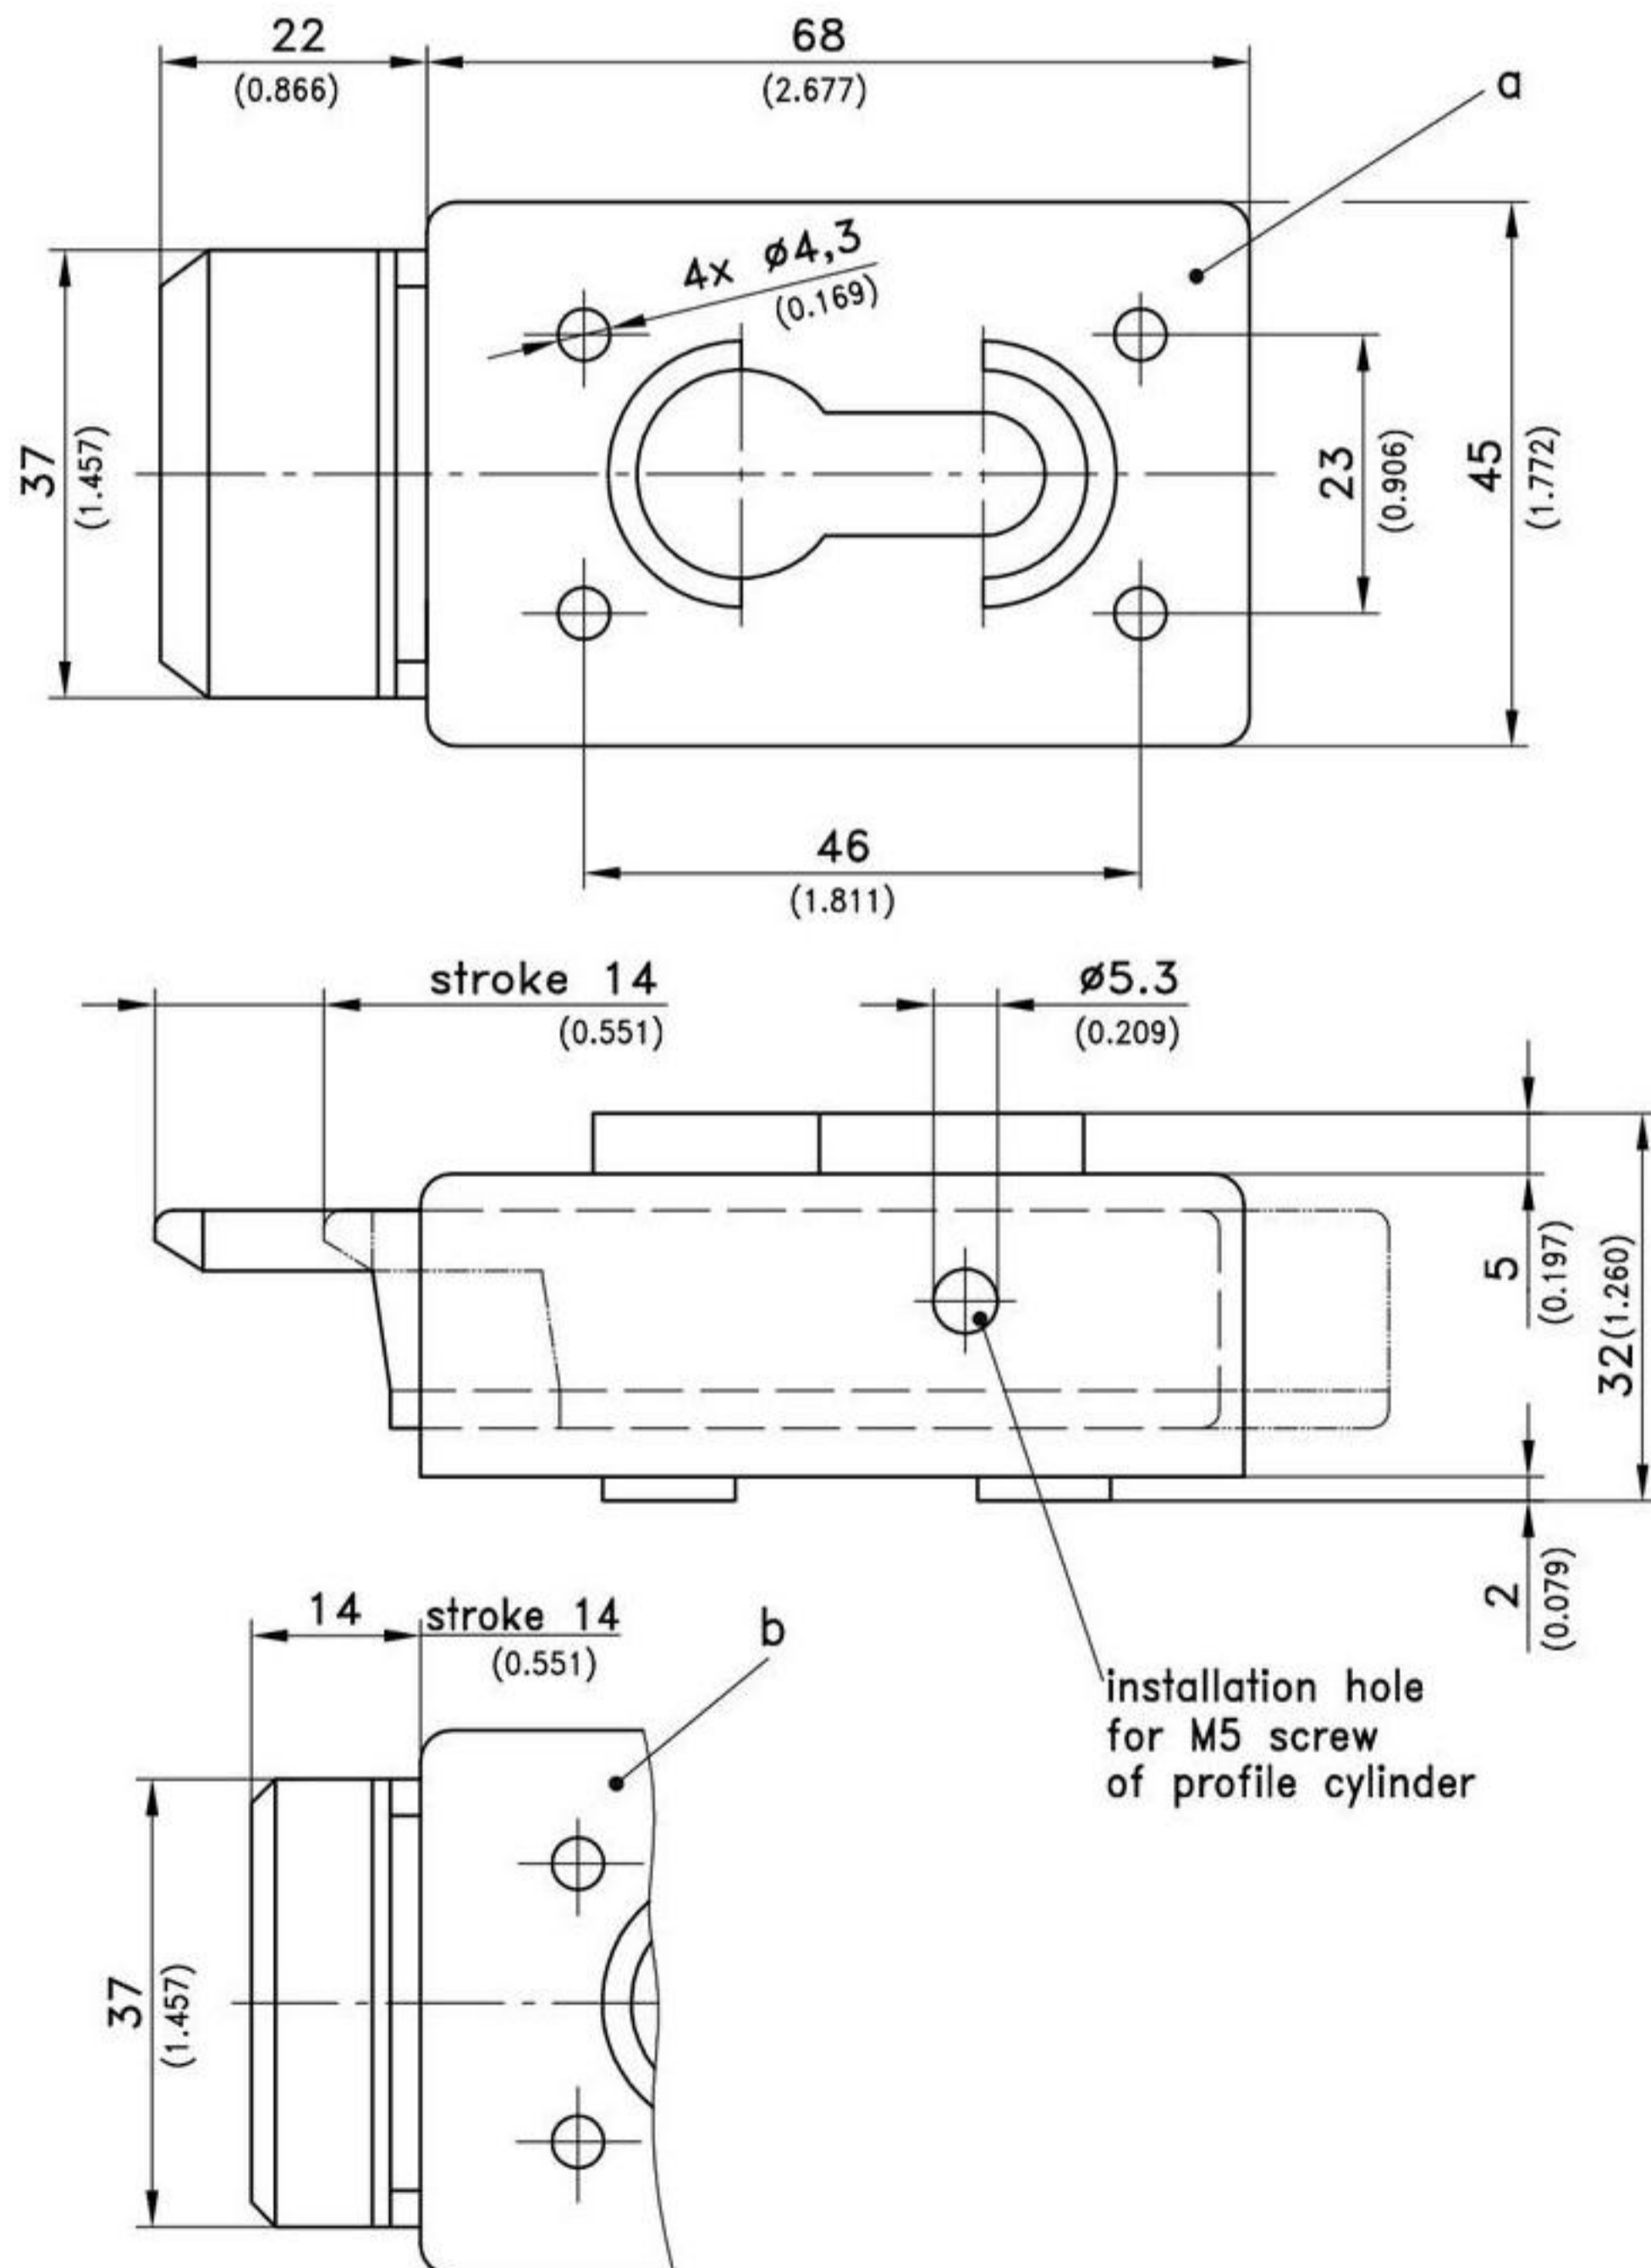

6-114 Bolt Lock

Plastic Bolt Lock. Install with polyamide lock covers see page 05.15.

- Profile-Cylinder see page 03.34 A) and D).

Material:

- Bolt Lock, complete: POM natural

Bolt Lock	Part No.
a) Bolt 22mm / stroke 14mm	228-9201
b) Bolt 14mm / stroke 14mm	228-9202