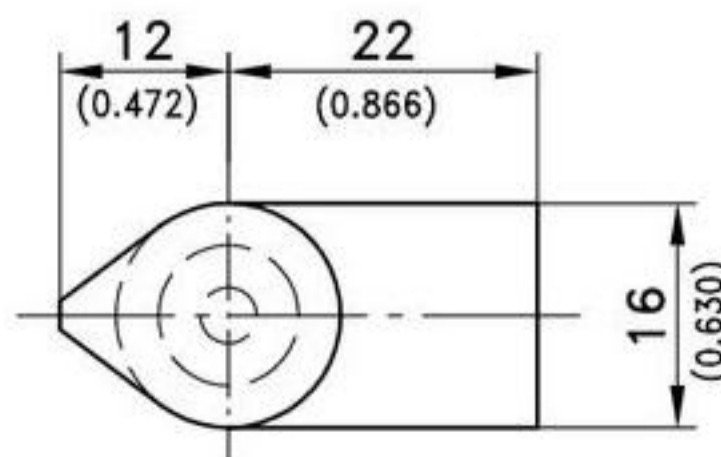

### 4-308 Hinge Pr04 180°

Lift-off, for surface mounted door

Weld-on hinge  
 • Door is lift-off.

**Material:**  
 • **Hinge Parts:**  
 steel, untreated  
 • **Pin:**  
 steel, untreated

<b>Weld-on hinge</b>	<b>Part No.</b> 223-9501
----------------------	-----------------------------