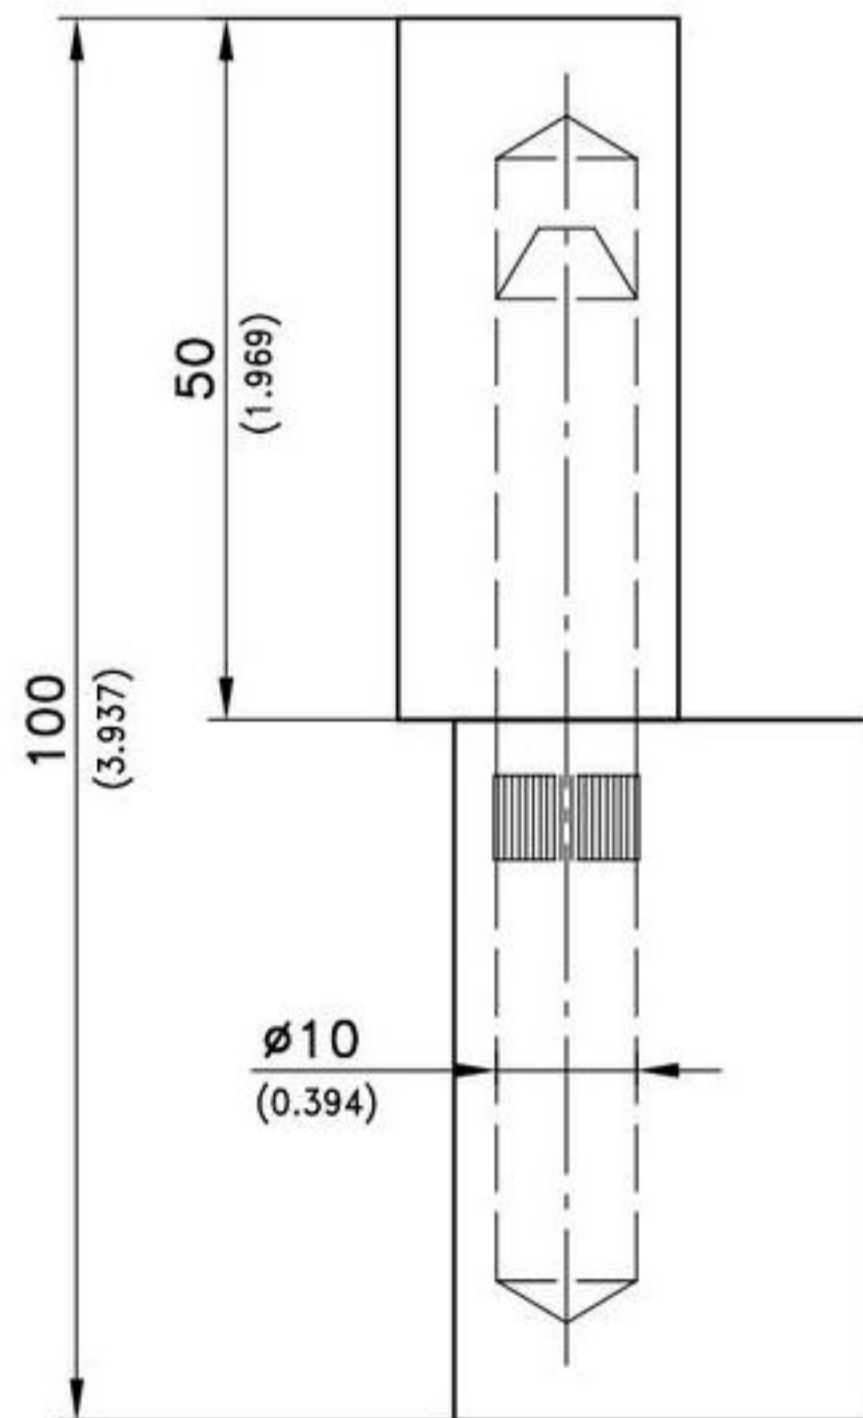

### 4-308 Hinge Pr04 180°

Lift-off, for surface mounted door

Weld-on hinge  
 • Door is lift-off.

**Material:**  
 • **Hinge Parts:**  
 steel, untreated  
 • **Pin:**  
 steel, untreated

<b>Weld-on hinge</b>	<b>Part No.</b> 223-9501
----------------------	-----------------------------