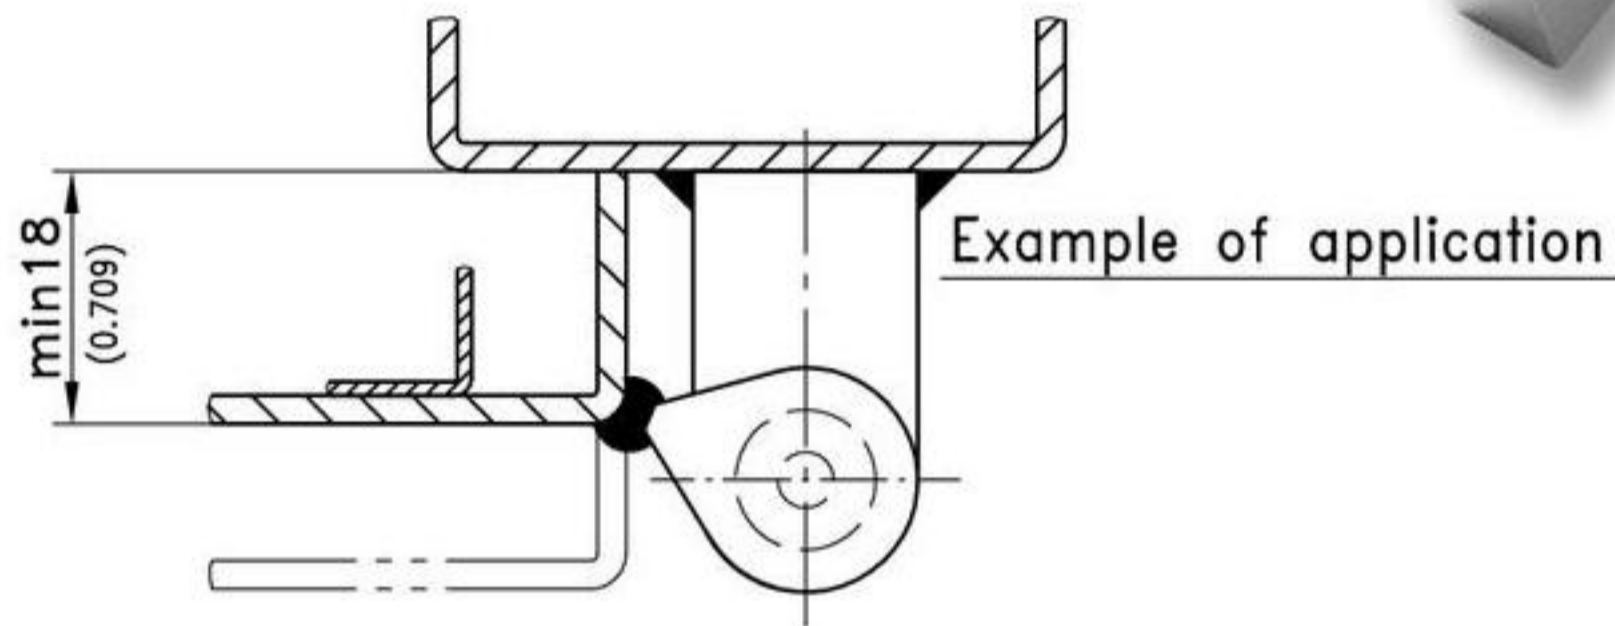

### 4-308 Hinge Pr04 180°

Lift-off, for surface mounted door

Weld-on hinge  
 • Door is lift-off.

**Material:**  
 • **Hinge Parts:**  
 steel, untreated  
 • **Pin:**  
 steel, untreated

<b>Weld-on hinge</b>	<b>Part No.</b> 223-9501
----------------------	-----------------------------