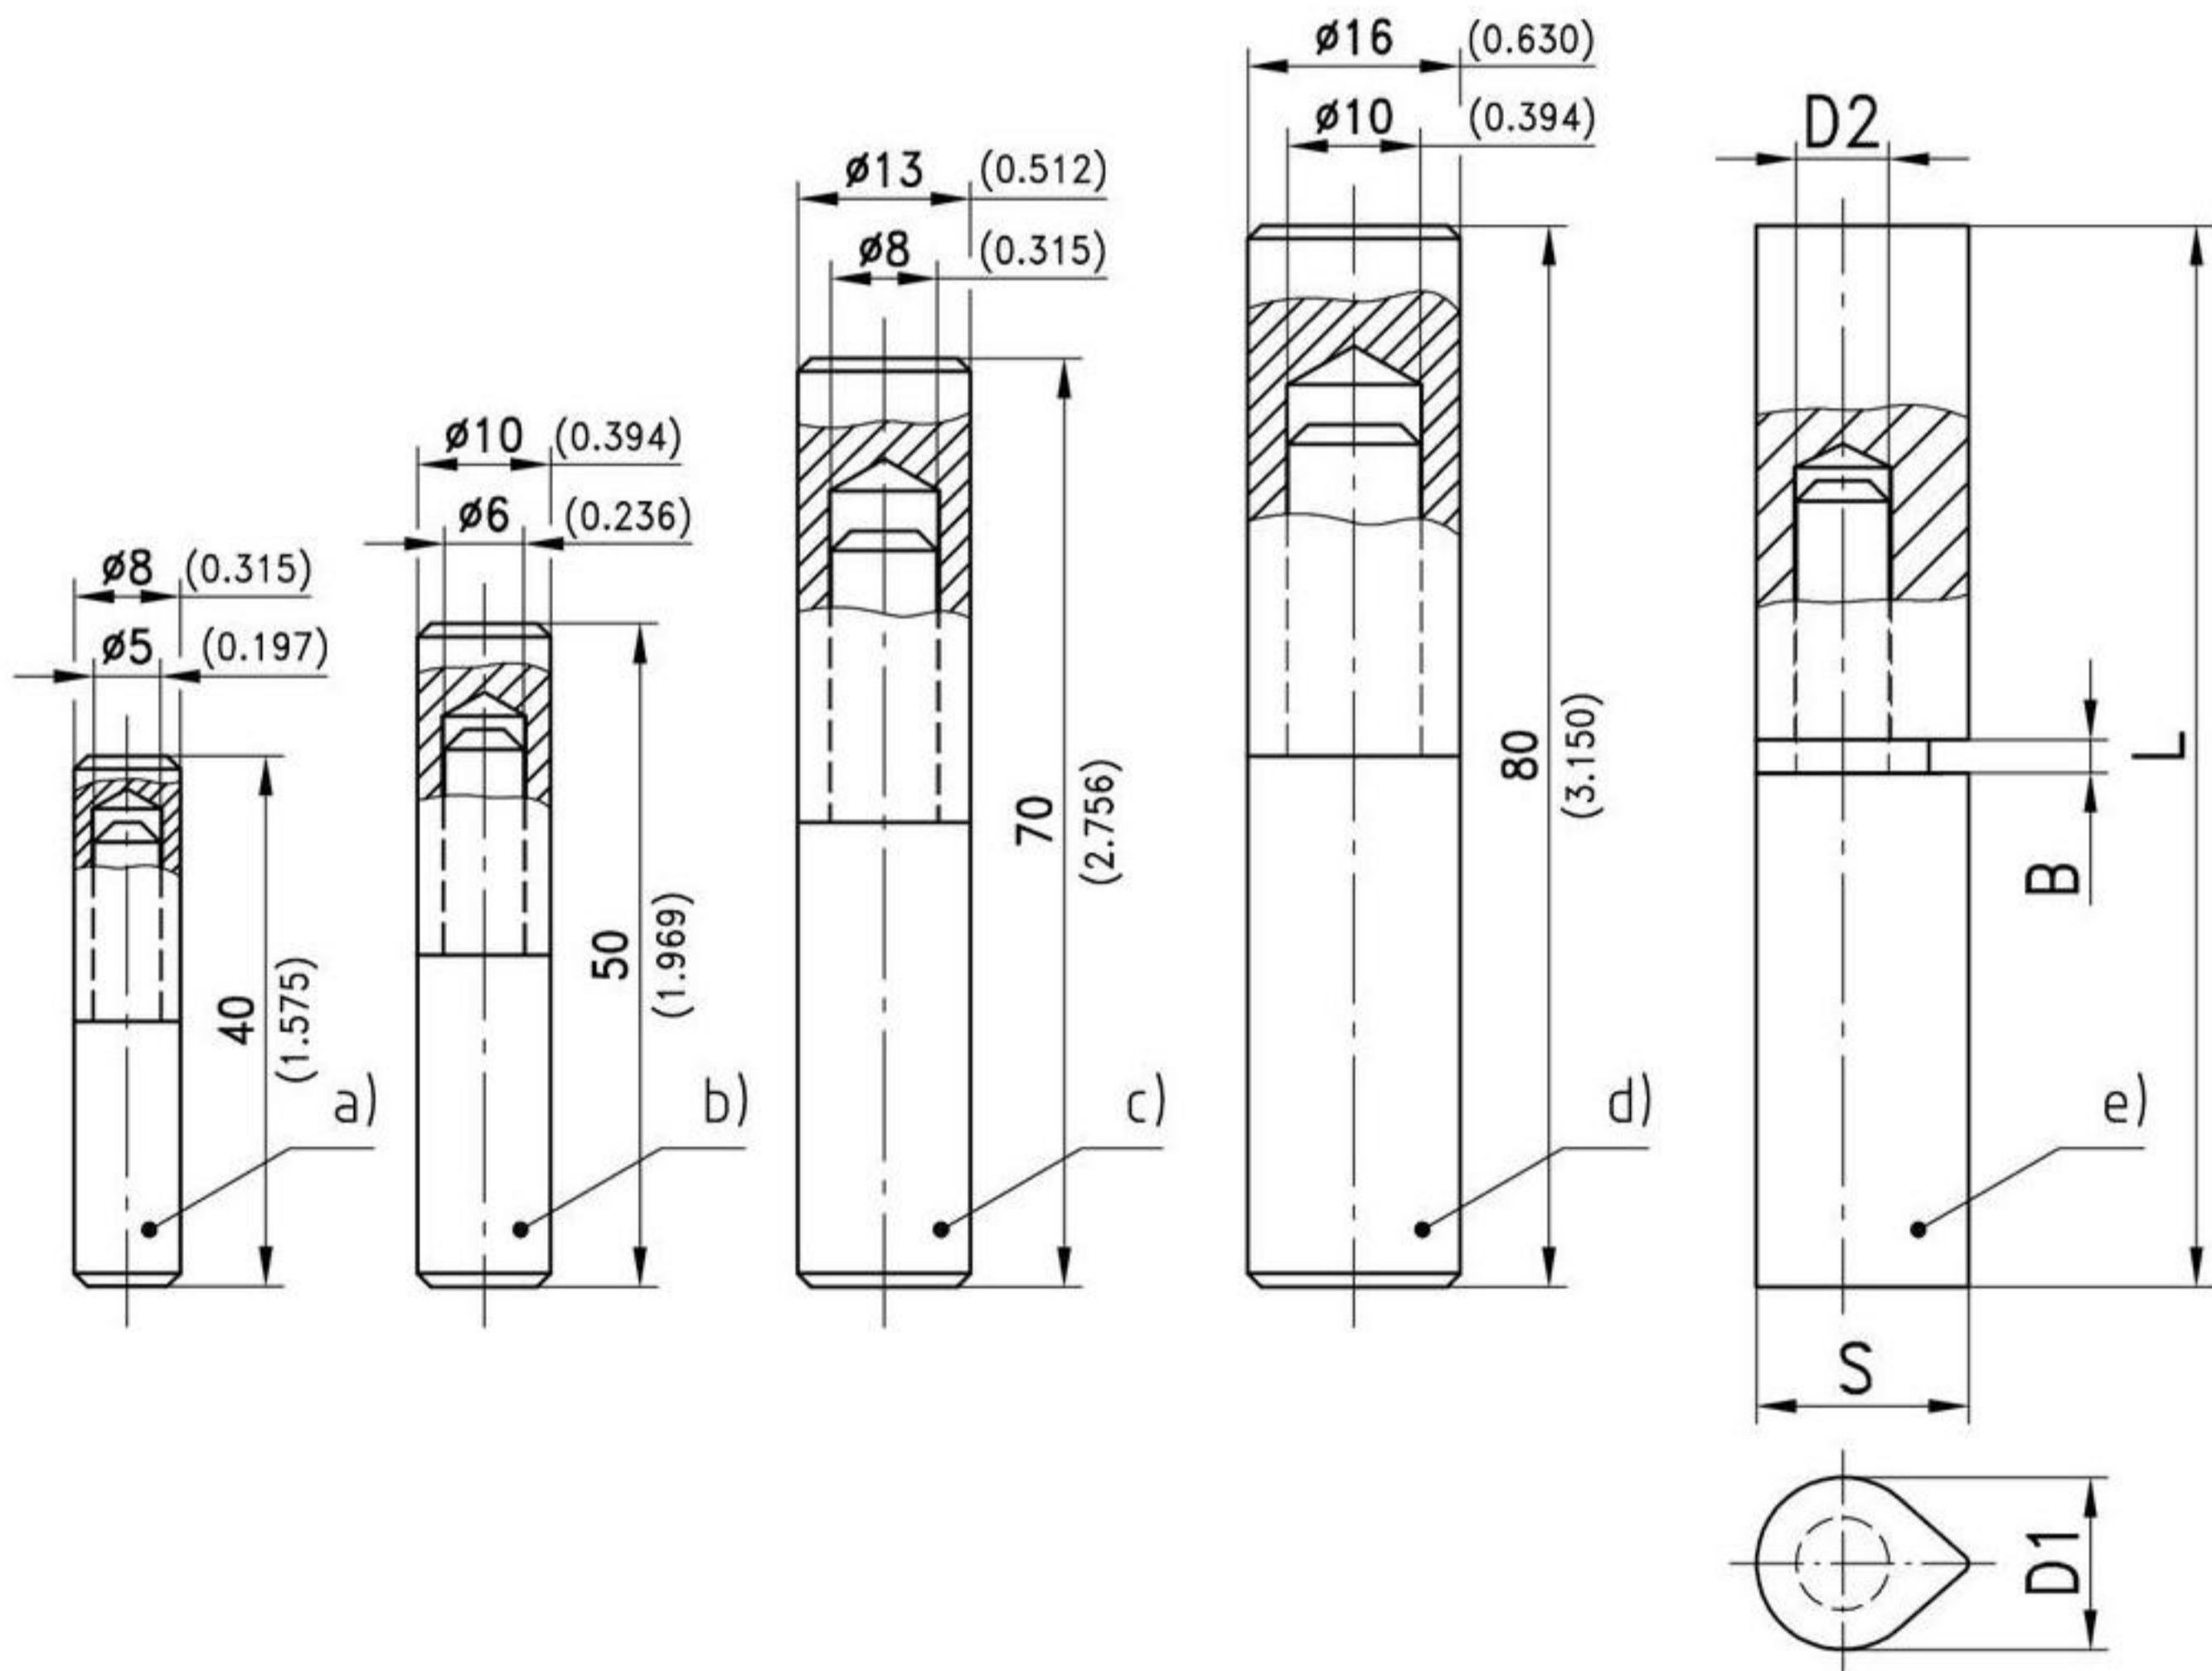

## 7-130 Hinge Pr04 180°

stainless steel AISI 304, Lift-off for surface mounted door

Weld-on hinges, made from round, stainless steel rod or with drop-shape.  
 • Door is lift-off.

**Material:**  
 • Hinge, pin and washer:  
 stainless steel

						Part No.
a) Hinge Ø8x40						223-9401
b) Hinge Ø10x50						223-9402
c) Hinge Ø13x70						223-9403
d) Hinge Ø16x80						223-9404
e) Hinge	L	D1	S	B	D2	
	60	10	12,4	2	6	223-9601
	80	13	16	2,5	7	223-9602
	100	16	20	3	9	223-9603
	120	16	20	3	9	223-9604