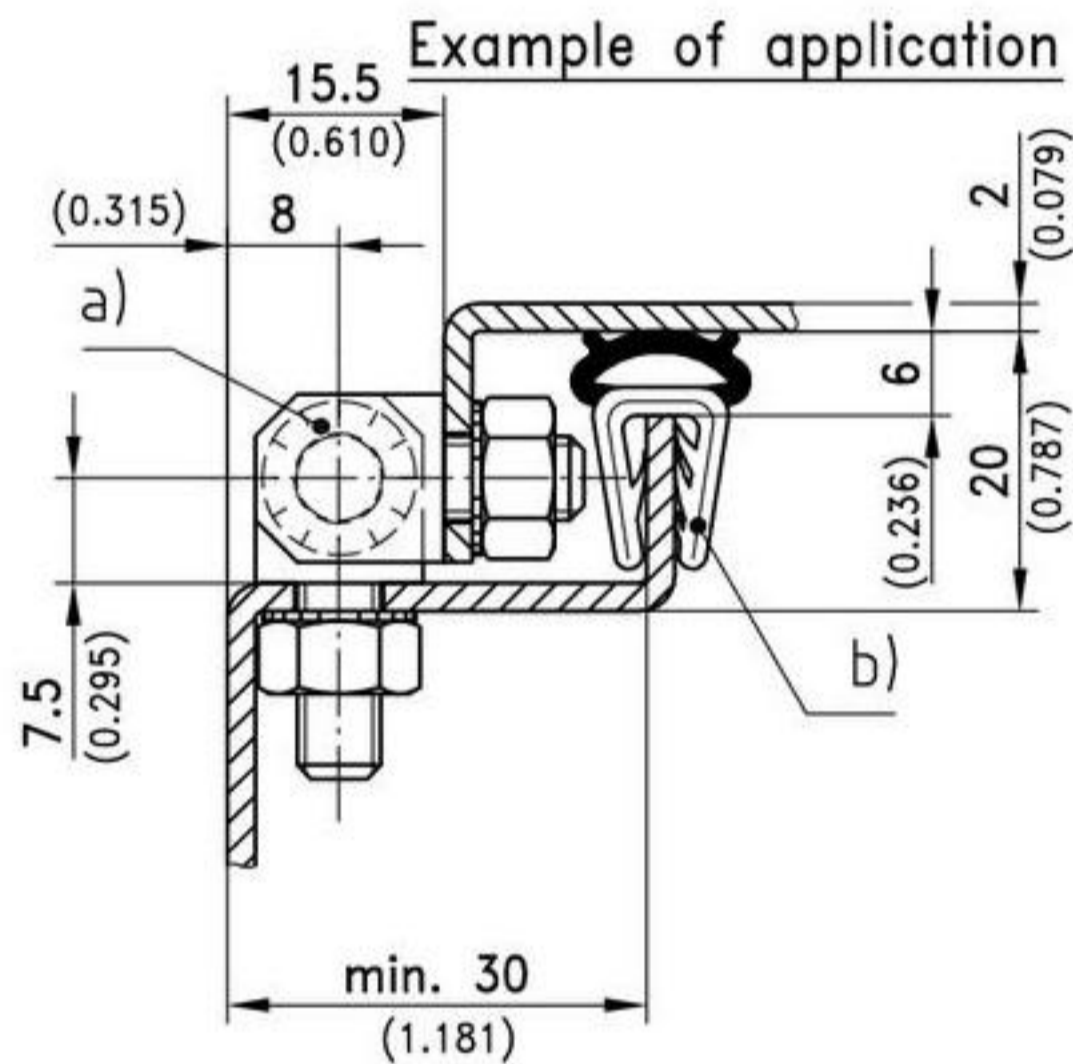

7-110 Hinge Pr04 180°

stainless steel AISI 304, for surface mounted door

Screw-on Hinge for surface mounted doors.

Material:
stainless steel

a) Hinge

3 nuts and serrated washers are included.

b) e.g. Clip-on profile

Part No.
219-9002

see page

209-0201

07.19