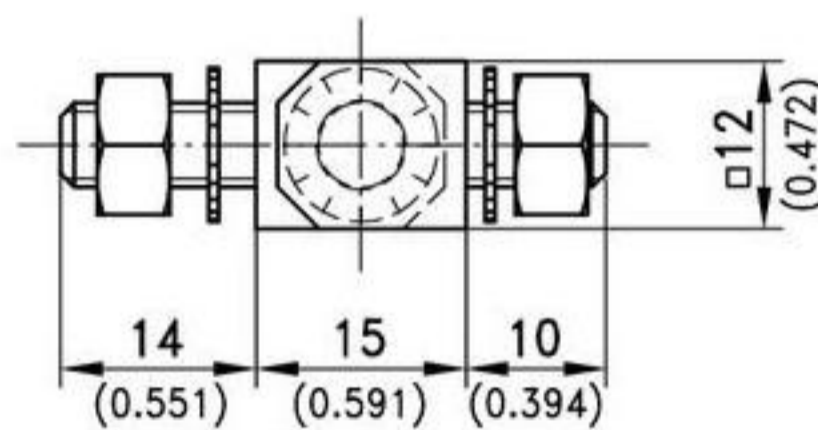

7-110 Hinge Pr04 180°

stainless steel AISI 304, for surface mounted door

Screw-on Hinge for surface mounted doors.

Material:
stainless steel

a) Hinge

3 nuts and serrated washers are included.

b) e.g. Clip-on profile