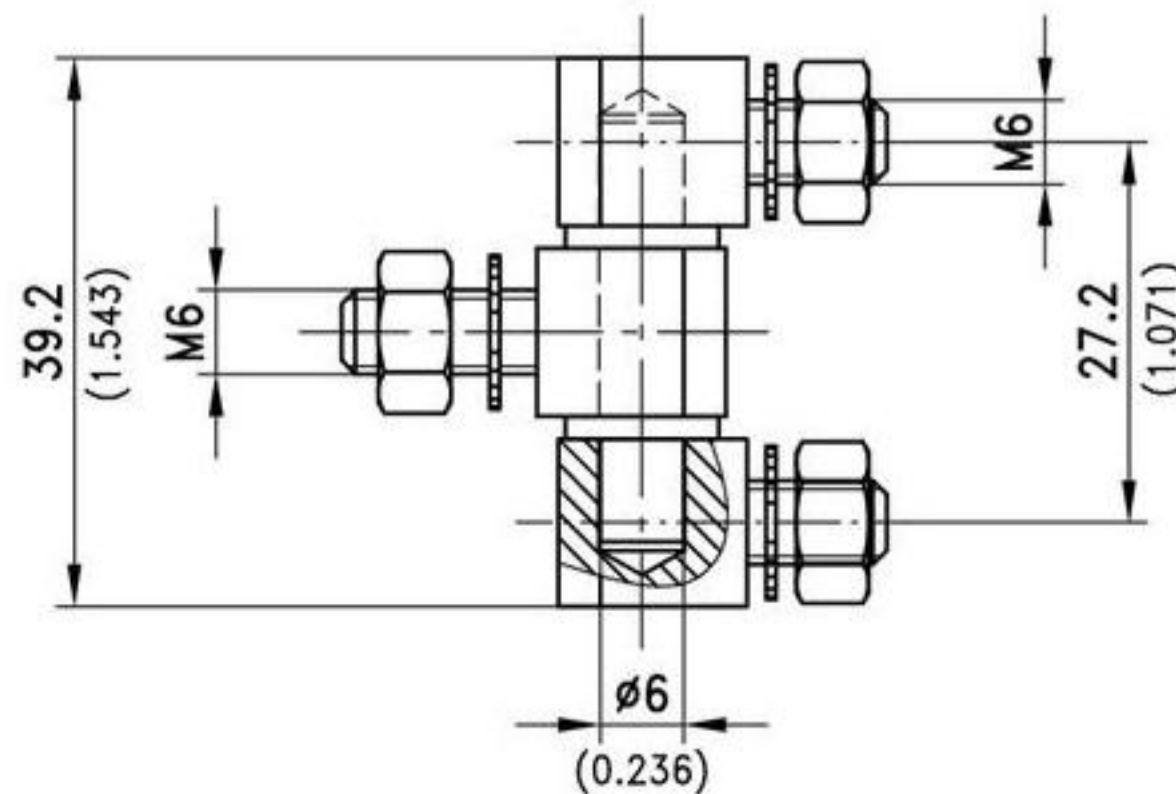

7-110 Hinge Pr04 180°

stainless steel AISI 304, for surface mounted door

Screw-on Hinge for surface mounted doors.

Material:
stainless steel

a) Hinge

3 nuts and serrated washers are included.

b) e.g. Clip-on profile

Part No.
219-9002

see page

209-0201

07.19