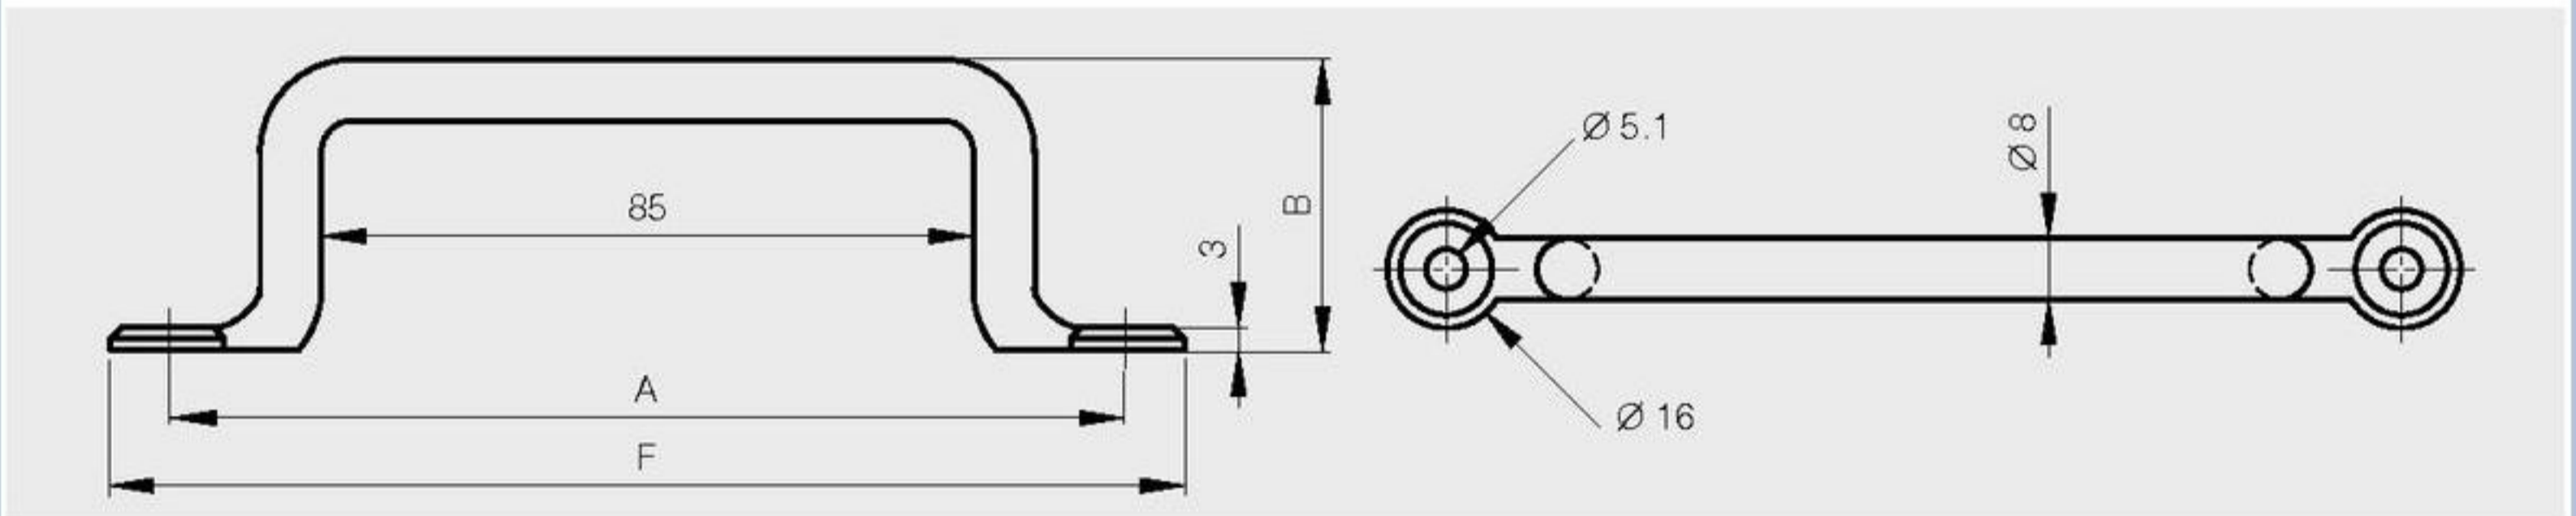

Front mounted grab handles

A	B	F	part number	material	finish	weight
125	38	140	19-7-3343	steel	zinc plated	68g

Complete with wood screws

A	B	C	D	E	F	G	H	S	part number	material	finish	weight
106	27	24	7	5	120	24	12	4.1	19-7-3694	304 stainless steel	mirror polished	131g
126	33	30	8	6	150	30	15	5.3	19-7-3695	304 stainless steel	mirror polished	242g