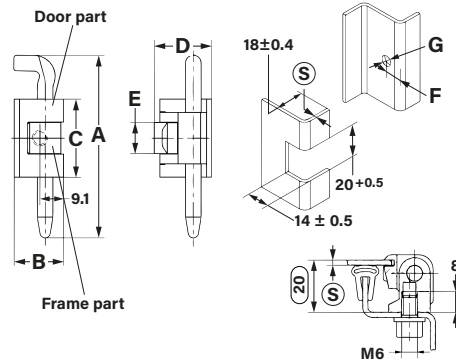

180° Semi-Concealed Hinge

180° Semi-Concealed hinge.

Suitable for surface mounted doors for single cabinets.

- Semi-Concealed hinge
- Opening angle: 180°
- LH / RH

Part No.	Part Type	A	B	C	D	E	F	G
25572	Door part	-	19	30	22.1	-	10	Ø6.3
25573	Frame part	-	-	-	-	12	-	-
25574	Pin	43	-	-	-	-	-	-

All dimensions shown in mm unless otherwise stated. We reserve the right to alter specifications without notice.

Thousands of products available to buy online

Reliable international delivery service

The UK's leading stockist of locks, handles, hinges gas springs & accessories