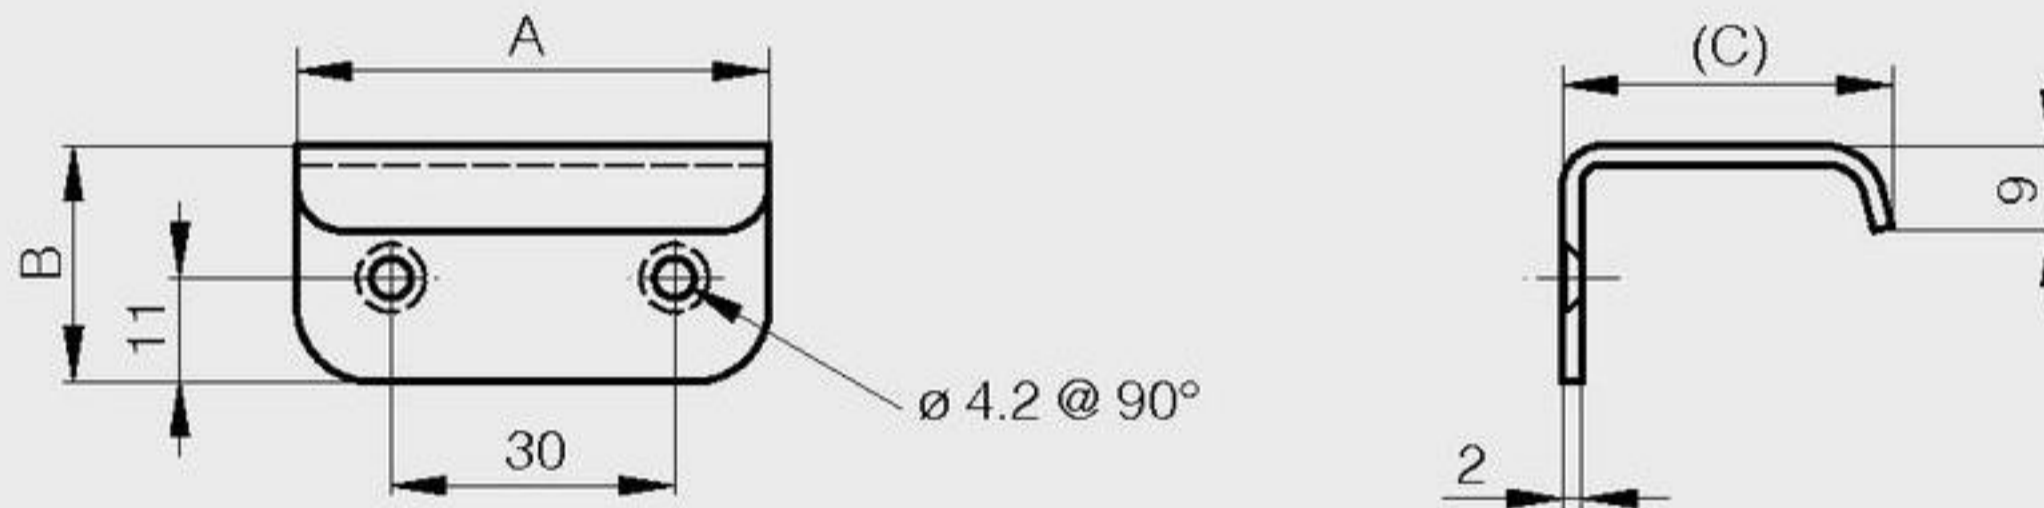

Front mounted grab handles

A	B	C	part number	material	finish	weight
50	25	35	19-1-3798	steel	chrome plated	46g

Complete with wood screws

A	B	F	part number	material	finish	weight
88	25	100	19-7-3693	304 stainless steel	mirror polished	68.5g