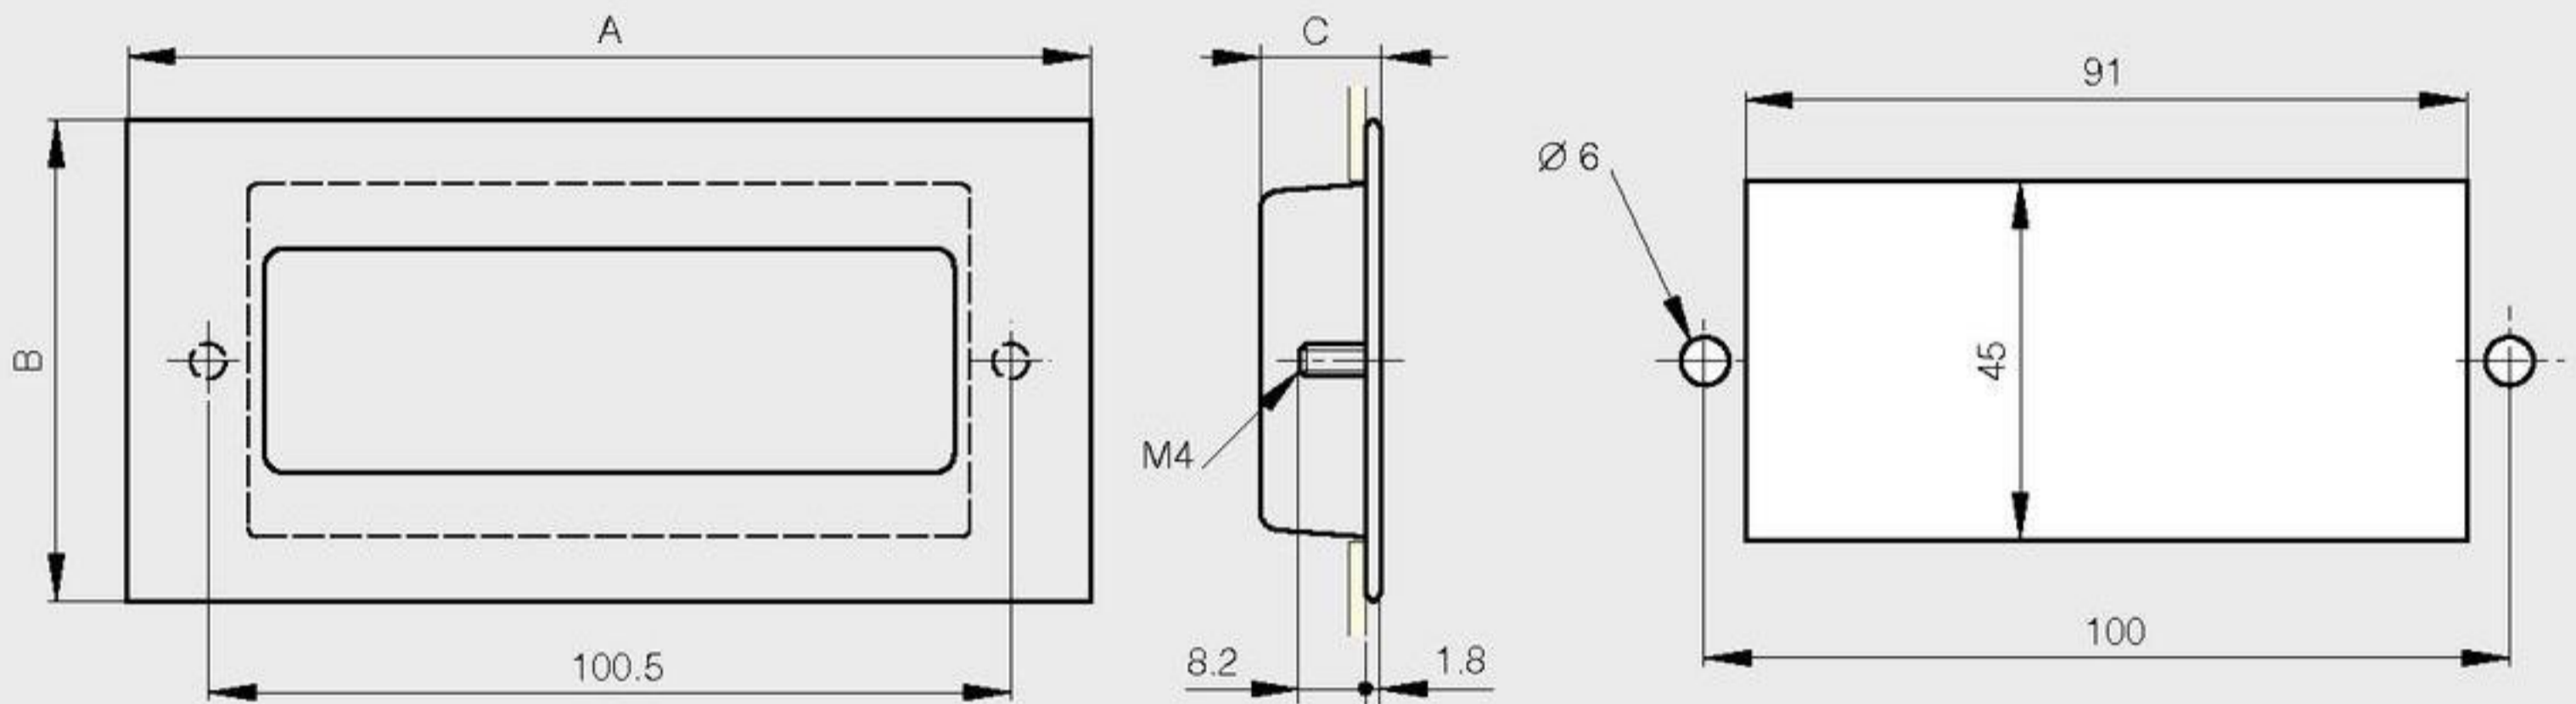

Bolt-on flush handles

A	B	C	part number	material	finish	weight
120	60	15	19-7-3831	304 stainless steel	satin	54g

A	B	C	part number	material	finish	weight
120	62	16	19-7-3832	304 stainless steel	satin	60g