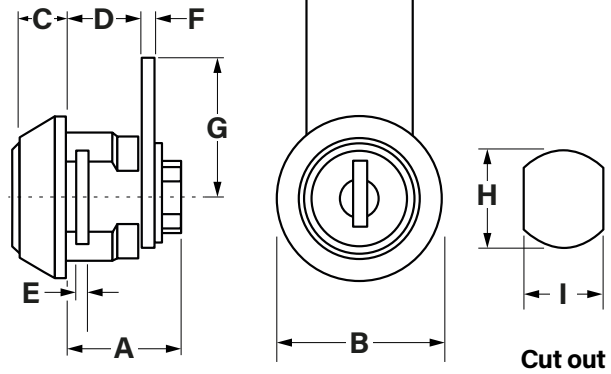

Camlock

ZINC

20mm Camlock in zinc die.
Comes supplied with horseshoe clip fix.

Part No.	A	B	C	D	E	F	G	H	I
24673	20	Ø23	5	26.5	1.5	2	50	19.1	16.3

All dimensions shown in mm unless otherwise stated. We reserve the right to alter specifications without notice.