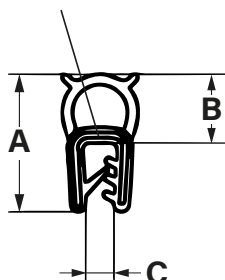

Rubber Sealing

STEEL SPRING CORE

COMPRESSION

RUBBER

Self closing Rubber Sealing in black.

- Black
- Material: Foam rubber NBR
- Clip-on profile self-clamping

Part No.	Clamping Profile	A	B	C	D	E	F	G
20425	EPDM 65° ±5 Shore A	20	10	1 - 3.5	<6	50	90	30
25244	NBR 60° ±5 Shore A	21	10	1 - 3.5	<6	50	90	30
24546	NBR 60° ±5 Shore A	20	10	3 - 5	<6	50	150	50