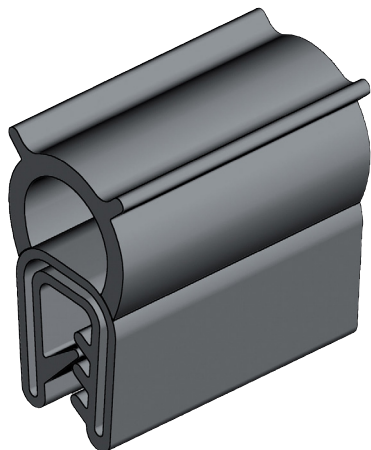

Rubber Sealing

STEEL SPRING CORE

COMPRESSION

RUBBER

Self closing Rubber Sealing in black.

- Black
- Material: Foam rubber NBR
- Clip-on profile self-clamping

Part No.	Clamping Profile	A	B	C	D	E	F	G
20425	EPDM 65° ±5 Shore A	20	10	1 - 3.5	<6	50	90	30
25244	NBR 60° ±5 Shore A	21	10	1 - 3.5	<6	50	90	30
24546	NBR 60° ±5 Shore A	20	10	3 - 5	<6	50	150	50