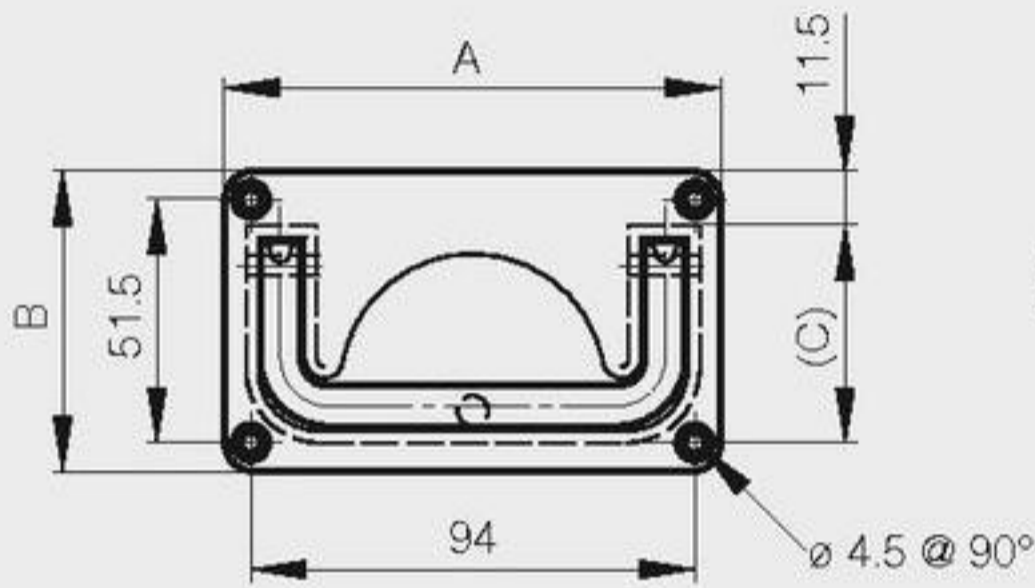

### Flush handles

This handle has 2 detents at 0° and 90°.  
 Maximum load : 100kg.  
 Handle is chrome plated.  
 Delivered unassembled.

| A   | B    | C  | part number | material | finish | weight |
|-----|------|----|-------------|----------|--------|--------|
| 105 | 63.5 | 46 | 19-7-3605   | alu      | raw    | 123g   |

This handle has 2 detents at 0° and 90°.  
 Maximum load : 100kg.  
 Delivered unassembled.

| A   | B  | C    | part number | material | finish | weight |
|-----|----|------|-------------|----------|--------|--------|
| 120 | 91 | 69.5 | 19-7-3338   | alu      | raw    | 145g   |