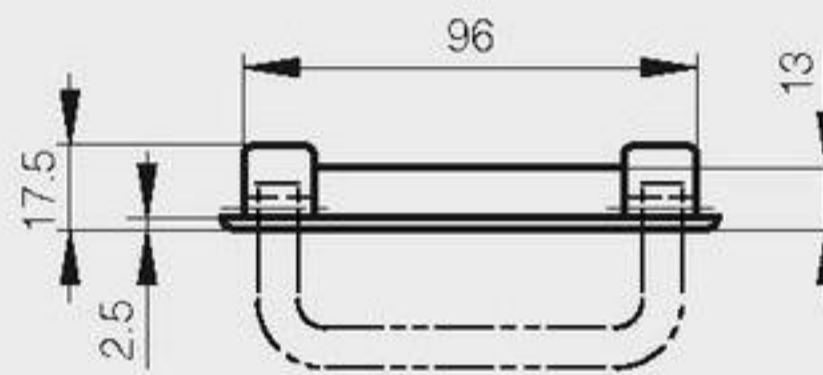

### Flush handles

This handle has 2 detents at 0° and 90°.  
 Maximum load : 100kg.  
 Handle is chrome plated.  
 Delivered unassembled.

| A   | B    | C  | part number | material | finish | weight |
|-----|------|----|-------------|----------|--------|--------|
| 105 | 63.5 | 46 | 19-7-3605   | alu      | raw    | 123g   |

This handle has 2 detents at 0° and 90°.  
 Maximum load : 100kg.  
 Delivered unassembled.

| A   | B  | C    | part number | material | finish | weight |
|-----|----|------|-------------|----------|--------|--------|
| 120 | 91 | 69.5 | 19-7-3338   | alu      | raw    | 145g   |