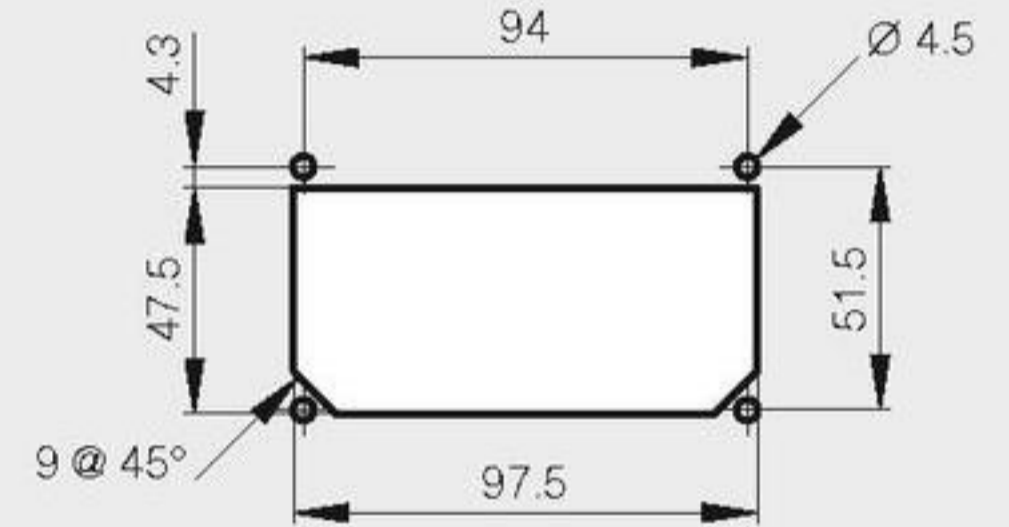

### Flush handles

This handle has 2 detents at 0° and 90°.  
 Maximum load : 100kg.  
 Handle is chrome plated.  
 Delivered unassembled.

| A   | B    | C  | part number | material | finish | weight |
|-----|------|----|-------------|----------|--------|--------|
| 105 | 63.5 | 46 | 19-7-3605   | alu      | raw    | 123g   |

This handle has 2 detents at 0° and 90°.  
 Maximum load : 100kg.  
 Delivered unassembled.

| A   | B  | C    | part number | material | finish | weight |
|-----|----|------|-------------|----------|--------|--------|
| 120 | 91 | 69.5 | 19-7-3338   | alu      | raw    | 145g   |