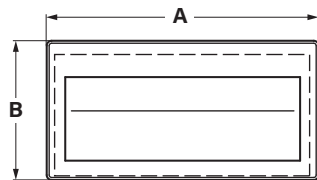

Recess Grab Handle

Durable and stylish, this recessed grab handle provides a convenient grip for any door or drawer application with minimal protrusion from front of panel.

PLASTIC

Single hole mount handle is clip fit into place.

- Clip fit
- Black plastic
- Hole cut out = 103mm x 49mm
- To suit material thickness of 1.5mm to 2mm

Part No.	A	B	C	D	E
24084	110	56.3	18	2.8	0.75 - 1.5

All dimensions shown in mm unless otherwise stated. We reserve the right to alter specifications without notice.