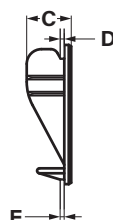

Recess Grab Handle

Durable and stylish, this recessed grab handle provides a convenient grip for any door or drawer application with minimal protrusion from front of panel.

PLASTIC

Single hole mount handle is clip fit into place.

- Clip fit
- Black plastic
- Hole cut out = 103mm x 49mm
- To suit material thickness of 1.5mm to 2mm

Part No.	A	B	C	D	E
24084	110	56.3	18	2.8	0.75 - 1.5

All dimensions shown in mm unless otherwise stated. We reserve the right to alter specifications without notice.