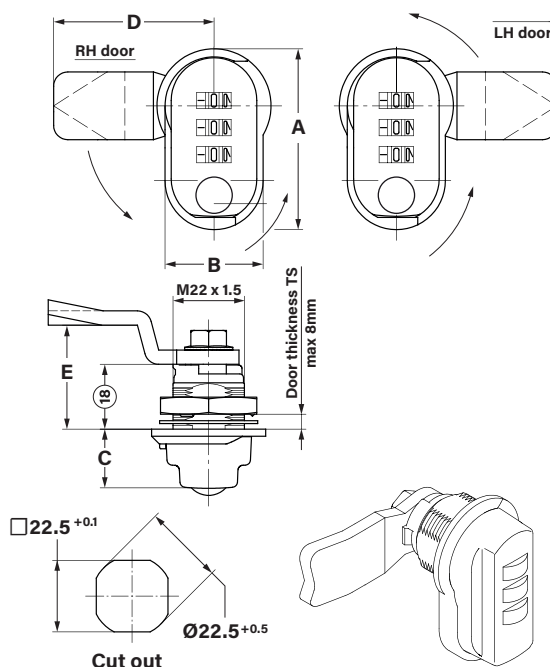

## Quarter Turn with Combination Lock

Quarter-Turn with Combination Lock in chrome plating with a steel cam.

Quarter-Turn can be installed in the cutout. For combination set or reset please refer to enclosed instructions.

Modifying the combination just in opened state is possible.

- 90° rotation
- Housing - Zinc die, chrome plated
- Cam - Steel, zinc plated
- LH / RH

	A	B	C	D	E
<b>Part No.</b>					
23990	50.8	27.5	16	45	H

All dimensions shown in mm unless otherwise stated. We reserve the right to alter specifications without notice.

Thousands of products available to buy online

Reliable international delivery service

The UK's leading stockist of locks, handles, hinges gas springs & accessories