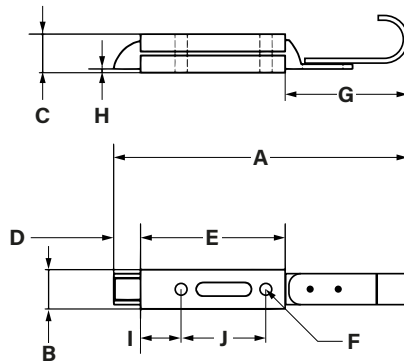

Spring Lock (with finger pull)

Spring Lock with finger pull latch in zinc plated steel.

ZINC

Ideal for drawers and small cabinets.

• Zinc plated steel

Part No.	A	B	C	D	E	F	G	H	I	J
23974	140.5	20.5	20	14	75.5	Ø6.3	51	2	21	44

All dimensions shown in mm unless otherwise stated. We reserve the right to alter specifications without notice.

Thousands of products
available to buy online

Reliable international
delivery service

The UK's leading stockist of
locks, handles, hinges gas
springs & accessories