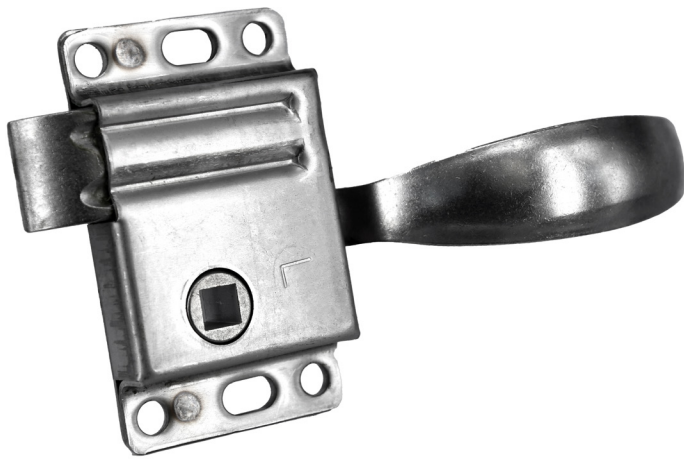

## Spoon Handle Latch

Compartment latch with spoon type handle in stainless steel.

Four 6.7mm mounting holes.

NOTE: This product must not be used for personal restraint applications.

- Stainless steel
- LH

Part No.	A	B	C	D	E	F	G	H	I	J	K	L	M	N
22343	50.8	85.6	15.7	120.6	15	12.7	14.2	1.5	72.9	22.1	31.7	20.5	12.7	19

All dimensions shown in mm unless otherwise stated. We reserve the right to alter specifications without notice.