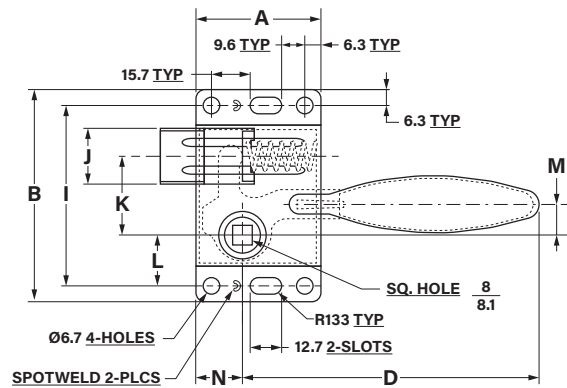

## Spoon Handle Latch

Compartment latch with spoon type handle in stainless steel.

Four 6.7mm mounting holes.

NOTE: This product must not be used for personal restraint applications.

- Stainless steel
- LH

Part No.	A	B	C	D	E	F	G	H	I	J	K	L	M	N
22343	50.8	85.6	15.7	120.6	15	12.7	14.2	1.5	72.9	22.1	31.7	20.5	12.7	19

All dimensions shown in mm unless otherwise stated. We reserve the right to alter specifications without notice.