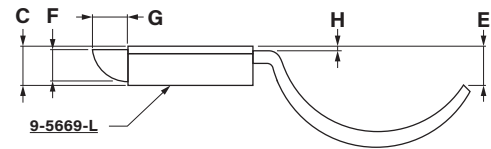

## Spoon Handle Latch

Compartment latch with spoon type handle in stainless steel.

Four 6.7mm mounting holes.

NOTE: This product must not be used for personal restraint applications.

- Stainless steel
- LH

Part No.	A	B	C	D	E	F	G	H	I	J	K	L	M	N
22343	50.8	85.6	15.7	120.6	15	12.7	14.2	1.5	72.9	22.1	31.7	20.5	12.7	19

All dimensions shown in mm unless otherwise stated. We reserve the right to alter specifications without notice.