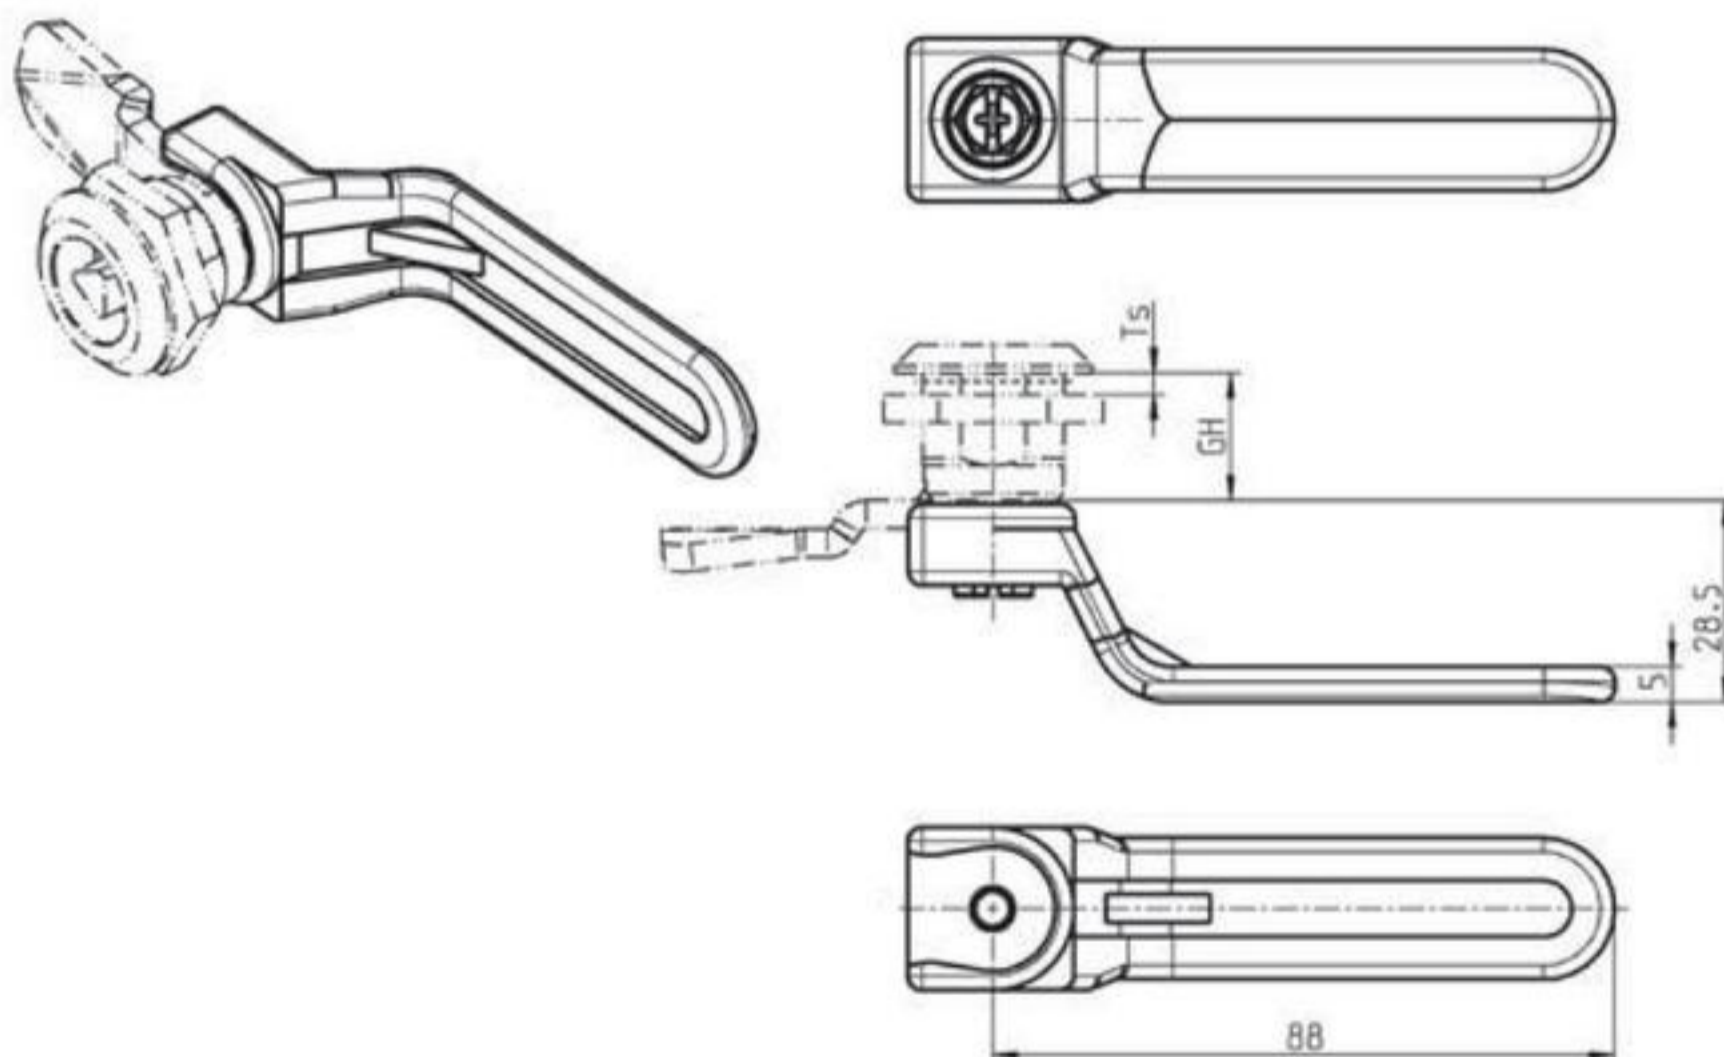

Rod control for steel cams

Rod control for cam m.s. zinc plated, circlip m.s. zinc plated

1000-U776

Internal handle for steel cams

Internal handle polyamide red, screw m.s. zinc plated,  
(can not be used for lockable quarter turns)