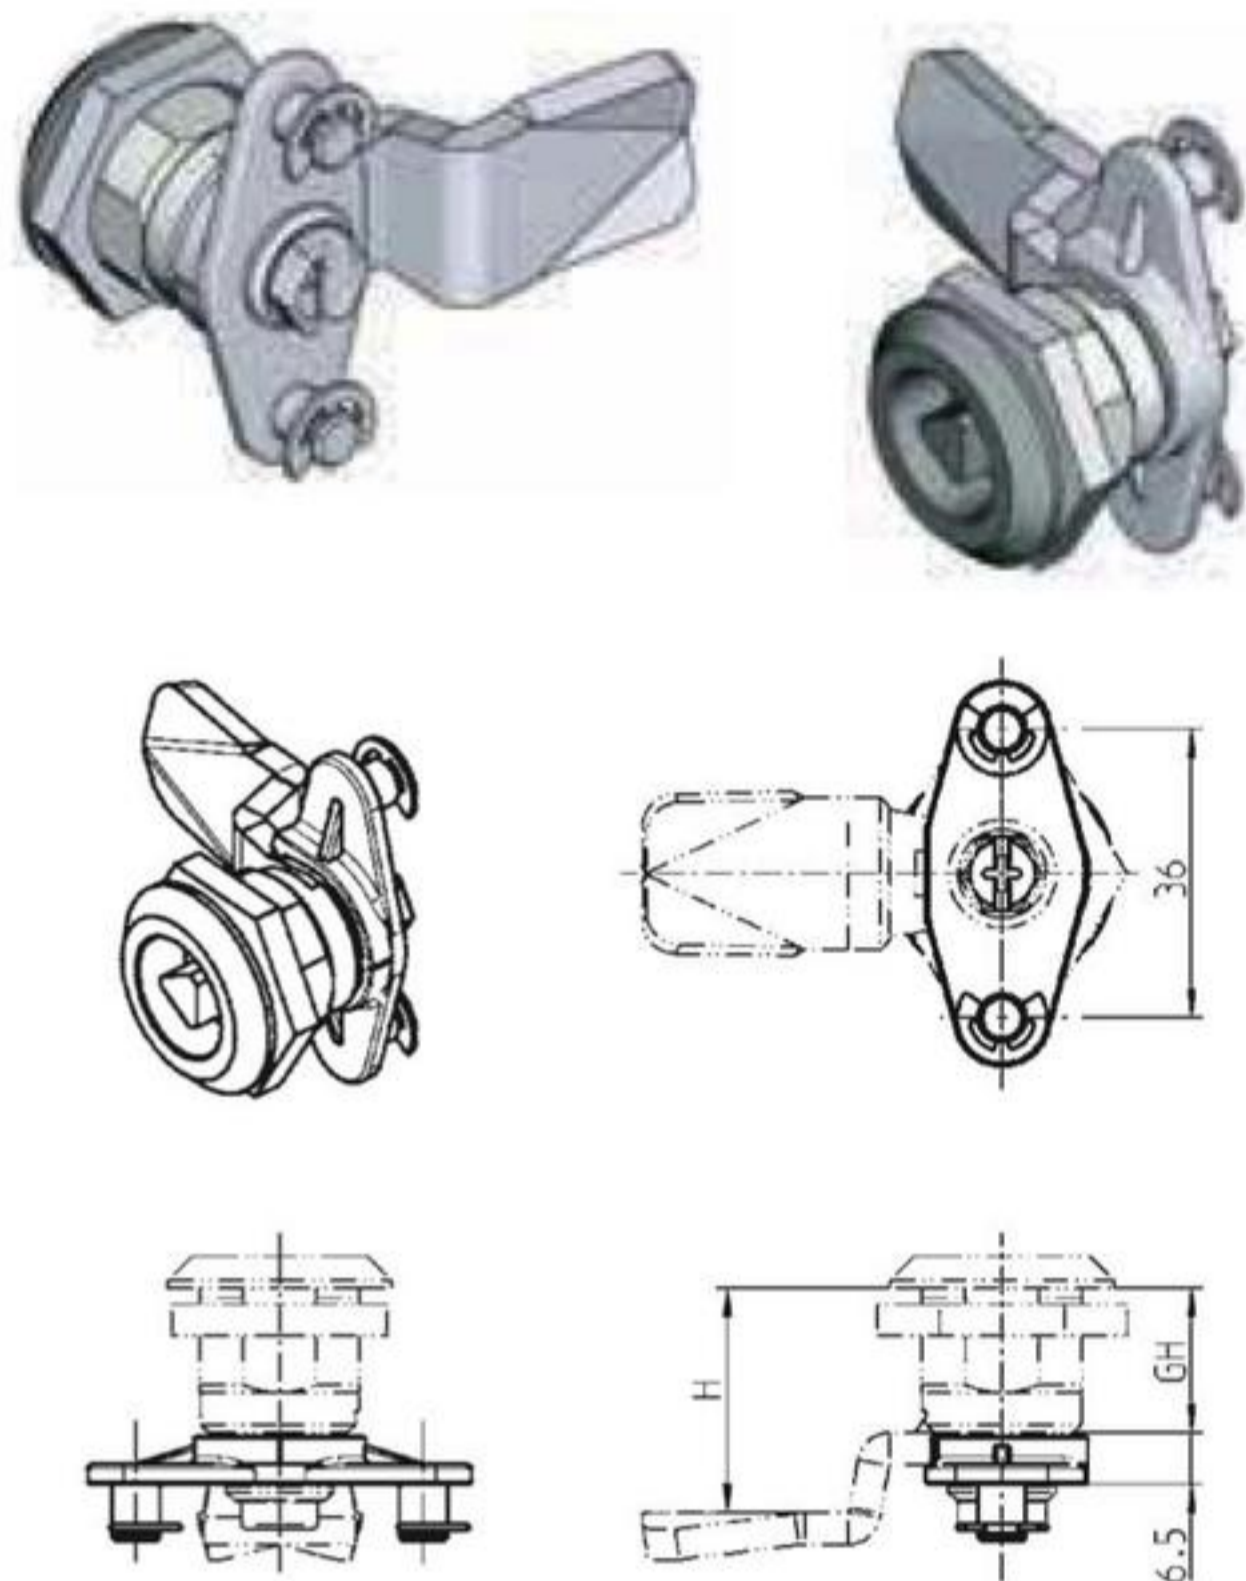

Rod control for steel cams

Rod control for cam m.s. zinc plated, circlip m.s. zinc plated

1000-U776

Internal handle for steel cams

Internal handle polyamide red, screw m.s. zinc plated,  
(can not be used for lockable quarter turns)