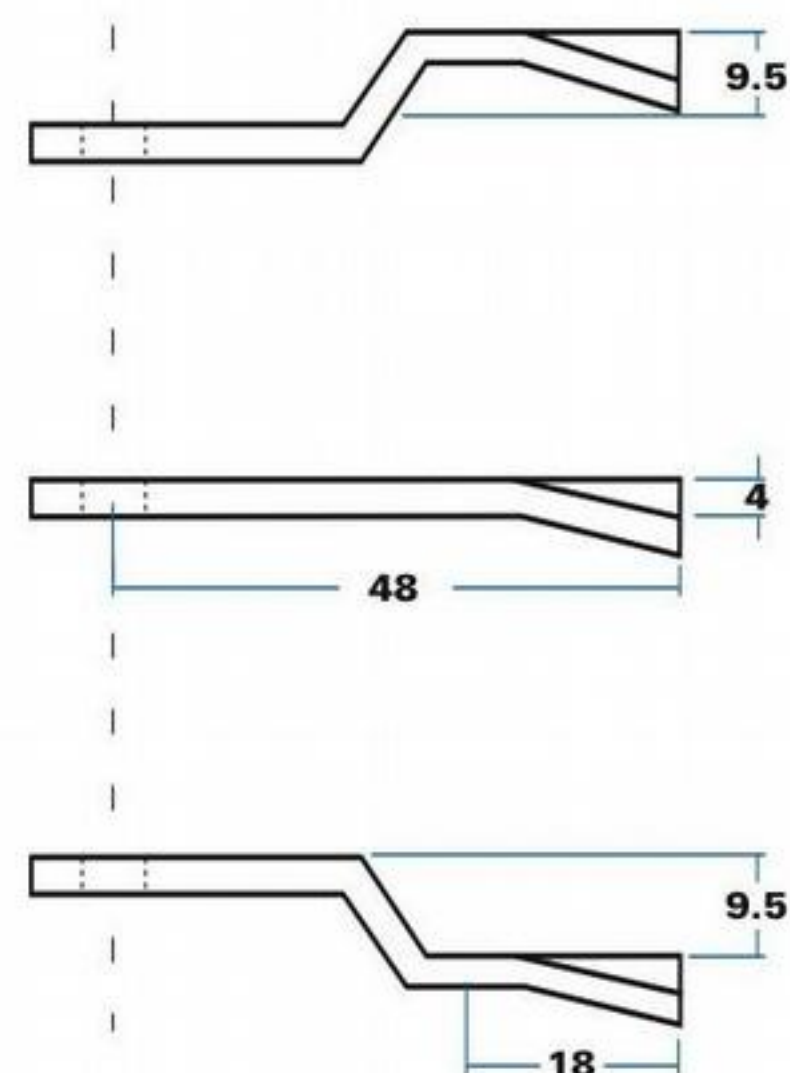

Cam-form bars

5/00276

5/00275

5/00097

5/02706
Raised 23mm

5/02721
Raised 30mm

Two-point bars

5/00508 (illustrated)
5/01911 with in-line square

5/00789 (illustrated)
5/01389 with square at 45° to centre line

F.A. Parkes (M.B.F) Limited
Unit 4, Acorn Court
Butts Street, Leigh
Lancashire WN7 3AE

Tel. 01942 681 996
sales@faparkes.co.uk