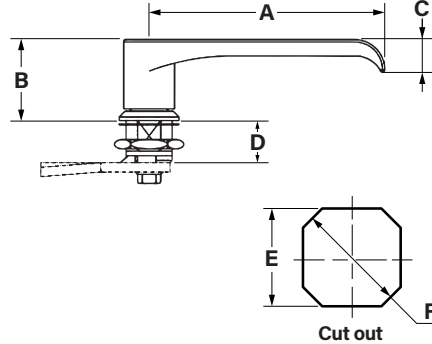

L Handle

Stainless Steel Grade 304 L Handle with fitted cam.

Please call for cam details.

- 304 Stainless steel
- 316 st/st available upon request
- LH / RH

| Part No. | A | B | C | D | E | F |
|----------|-----|----|----|----|------------------------------------|------------------------------------|
| 21514 | 102 | 35 | 13 | 18 | □20.1 ^{+0.1} ₀ | Ø22.5 ^{+0.5} ₀ |

All dimensions shown in mm unless otherwise stated. We reserve the right to alter specifications without notice.

Thousands of products available to buy online

Reliable international delivery service

The UK's leading stockist of locks, handles, hinges gas springs & accessories