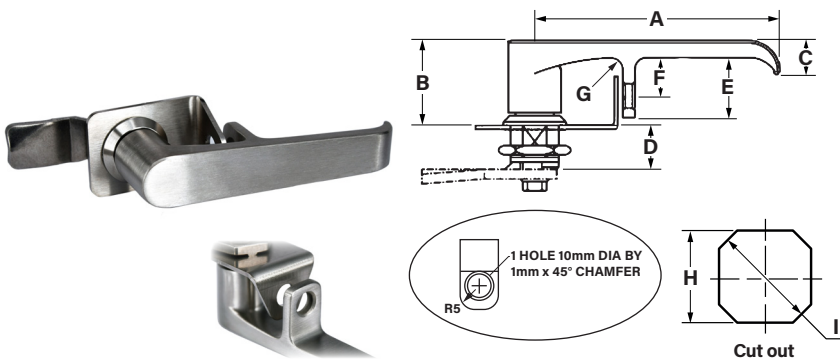

L Handle - Padlockable

Stainless Steel Grade 304 Padlockable L Handle with fitted cam.

Please call for cam details.

- 304 Stainless steel
- Padlockable
- 316 st/st available upon request
- LH / RH

Part No.	A	B	C	D	E	F	G	H	I
21513	102	35	13	18	25	16	R5	□20.1 ^{+0.1} ₀	∅22.5 ^{+0.5} ₀

All dimensions shown in mm unless otherwise stated. We reserve the right to alter specifications without notice.

Thousands of products
available to buy online

Reliable international
delivery service

The UK's leading stockist of
locks, handles, hinges gas
springs & accessories