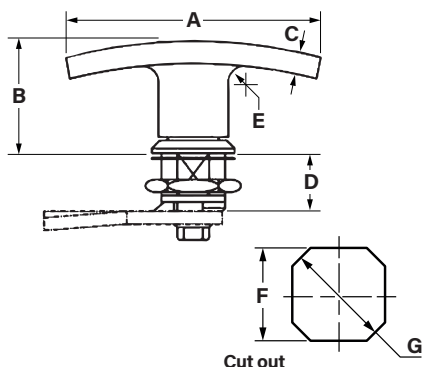

T Handle

Stainless Steel Grade 316 T Handle.

Cam sold separately. Please call for details.

- 316 Stainless steel
- LH / RH

Part No.	A	B	C	D	E	F	G
21511	80	35	7	18	R5	□20.1 ^{+0.1} ₀	∅22.5 ^{+0.5} ₀

All dimensions shown in mm unless otherwise stated. We reserve the right to alter specifications without notice.