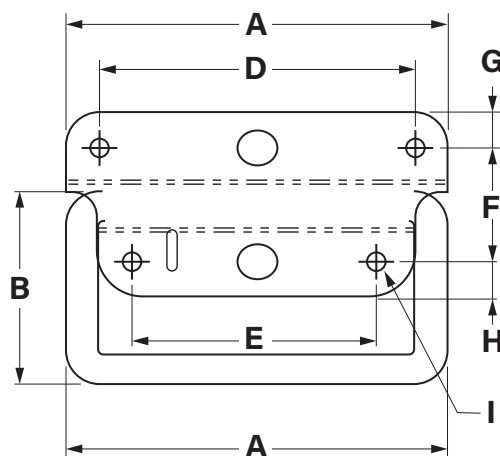

## Drop Handle

MILD  
STEEL

Surface mounted, sprung loaded Drop Handle with plastic cover in mild steel, zinc plated.

- Surface mounted
- Sprung loaded with plastic cover
- Mild steel
- Zinc plated

Part No.	A	B	C	D	E	F	G	H	I	J
21473	102	54	14	85	67	33	10	12	Ø5.1	2

All dimensions shown in mm unless otherwise stated. We reserve the right to alter specifications without notice.

Thousands of products  
available to buy online

Reliable international  
delivery service