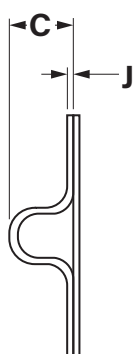

## Drop Handle

MILD  
STEEL

Surface mounted, sprung loaded Drop Handle with plastic cover in mild steel, zinc plated.

- Surface mounted
- Sprung loaded with plastic cover
- Mild steel
- Zinc plated

Part No.	A	B	C	D	E	F	G	H	I	J
21473	102	54	14	85	67	33	10	12	Ø5.1	2

All dimensions shown in mm unless otherwise stated. We reserve the right to alter specifications without notice.

Thousands of products  
available to buy online

Reliable international  
delivery service