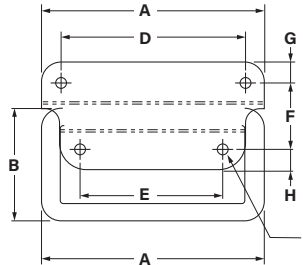

## Drop Handle

Surface mounted Drop Handle in mild steel, zinc plated.

**MILD STEEL**

- Surface mounted
- Mild steel
- Zinc plated

Part No.	A	B	C	D	E	F	G	H	I	J
21472	102	54	13	82	59	37	8.5	8.5	Ø5.1	2

All dimensions shown in mm unless otherwise stated. We reserve the right to alter specifications without notice.