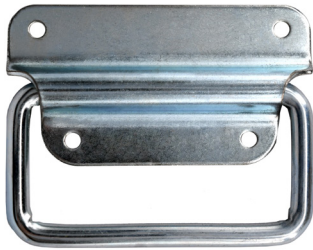

## Drop Handle

Surface mounted Drop Handle in mild steel, zinc plated.

**MILD STEEL**

- Surface mounted
- Mild steel
- Zinc plated

Part No.	A	B	C	D	E	F	G	H	I	J
21472	102	54	13	82	59	37	8.5	8.5	Ø5.1	2

All dimensions shown in mm unless otherwise stated. We reserve the right to alter specifications without notice.