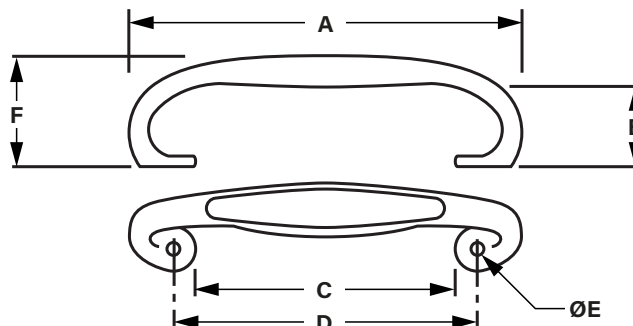

Pull Handle

CHROME

Pull handle in chrome plated finish.

- Chrome plated
- Screw-on

Part No.	Base Material	A	B	C	D	E	F
21316	Die-Cast	195	38	132	153	6	46
21320	Brass	245	43	182	209	6.5	51

All dimensions shown in mm unless otherwise stated. We reserve the right to alter specifications without notice.