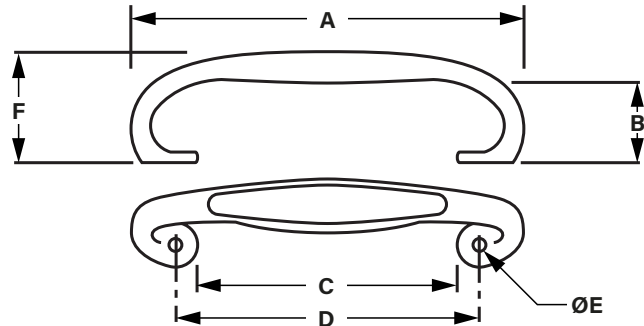

Pull Handle

CHROME

Pull handle in chrome plated finish.

- Chrome plated
- Screw-on

Part No.	Base Material	A	B	C	D	E	F
21316	Die-Cast	195	38	132	153	6	46
21320	Brass	245	43	182	209	6.5	51

All dimensions shown in mm unless otherwise stated. We reserve the right to alter specifications without notice.