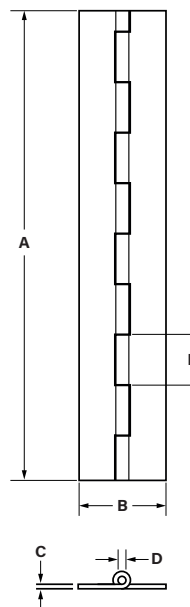

## Continuous Hinge - Stainless Steel (Imperial)

Continuous hinges in stainless steel.

Suitable for use in many applications (medical, electronic enclosures, food equipment, transportation).

- Stainless steel 304
- Various specifications available
- LH / RH

Part No.	A Length	B Width (open)	C Thickness	D Pin	E KNC
23792	6ft	2"	18g	10g	½"
21263	6ft	2"	18g	10g	1"
22054	6ft	2"	16g	4g	½"
21247	6ft	2"	16g	7g	1"
22057	6ft	2"	14g	7g	1"
21224	6ft	2"	14g	4g	1"
22225	6ft	2"	12g	7g	1"
21225	6ft	2 ¼"	14g	4g	1"
21252	6ft	2 ½"	16g	4g	1"
21251	6ft	2 ½"	16g	4g	2"
21227	6ft	2 ½"	14g	4g	1"
22473	6ft	2 ½"	12g	7g	1"
24661	6ft	3"	16g	7g	1"
21254	6ft	3"	16g	4g	1"
22394	6ft	3"	16g	4g	2"
22217	6ft	3"	14g	4g	1"
24275	6ft	3"	12g	7g	1"
22408	6ft	3"	10g	1g	1"
21218	6ft	3"	10g	5/16g	2"
22134	6ft	4"	10g	5/16g	1"
22538	6ft	4"	10g	5/16g	1"

All dimensions shown in mm unless otherwise stated. We reserve the right to alter specifications without notice.

Thousands of products available to buy online

Reliable international delivery service

The UK's leading stockist of locks, handles, hinges gas springs & accessories