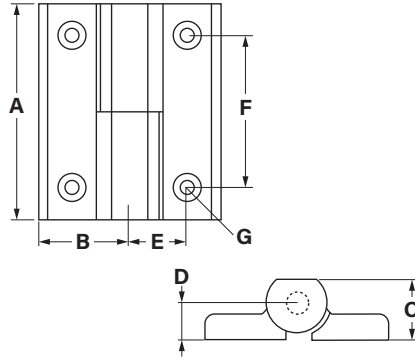

Lift-Off Moulded Hinge

Developed as an alternative to the popular diecast torpedo hinge, this small design brings all the advantages of modern material, yet is more economical and fully interchangeable with the diecast models.

Left-hand and right-hand available.

- Black finish
- External hinge
- Opening angle: fully forward 180°, backward to 45° from horizontal
- LH / RH

Part No.	LH/RH	A	B	C	D	E	F	G
21110	RH	74	30	20	12	18	51	5, cs 9
21111	LH	74	30	20	12	18	51	5, cs 9

All dimensions shown in mm unless otherwise stated. We reserve the right to alter specifications without notice.

Thousands of products available to buy online

Reliable international delivery service

The UK's leading stockist of locks, handles, hinges gas springs & accessories